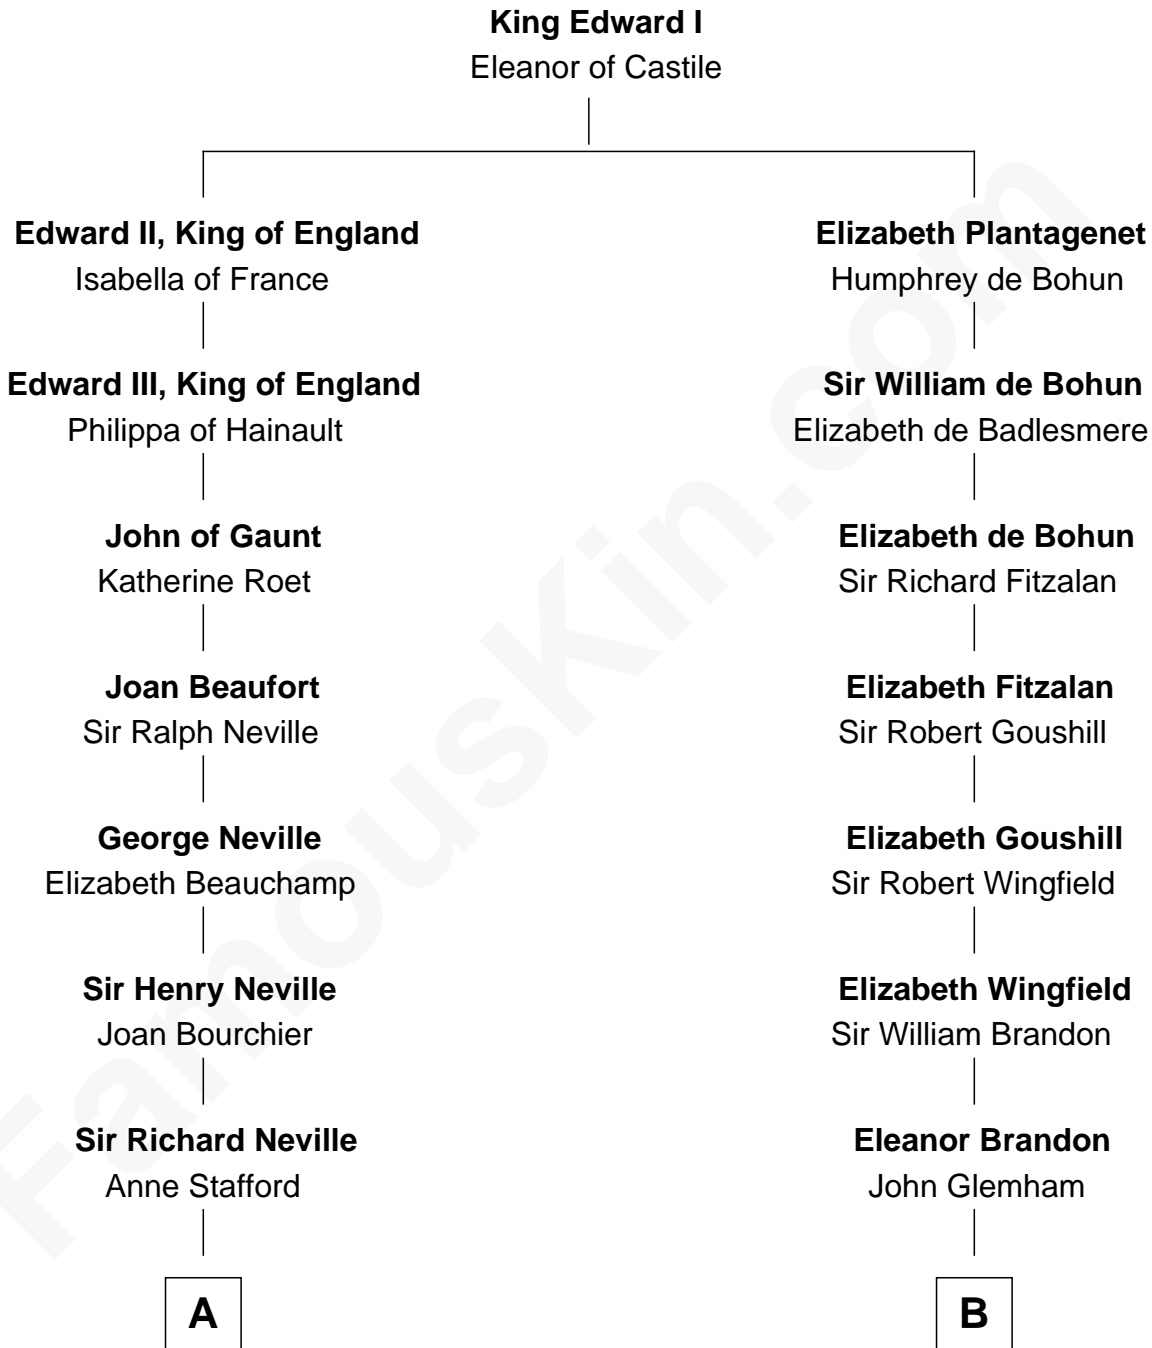

FamousKin.com Relationship Chart of

Jimmy Carter

39th U.S. President

16th cousin 5 times removed of

Eli Whitney

Inventor of the Cotton Gin

C

—
Mary Kay
John Pratt

—
James E. Pratt
Sophronia C. Cowan

—
Nina Pratt
William Archibald Carter

—
Earl Carter
Lillian Gordy

—
Jimmy Carter
39th U.S. President

FamousKin.com