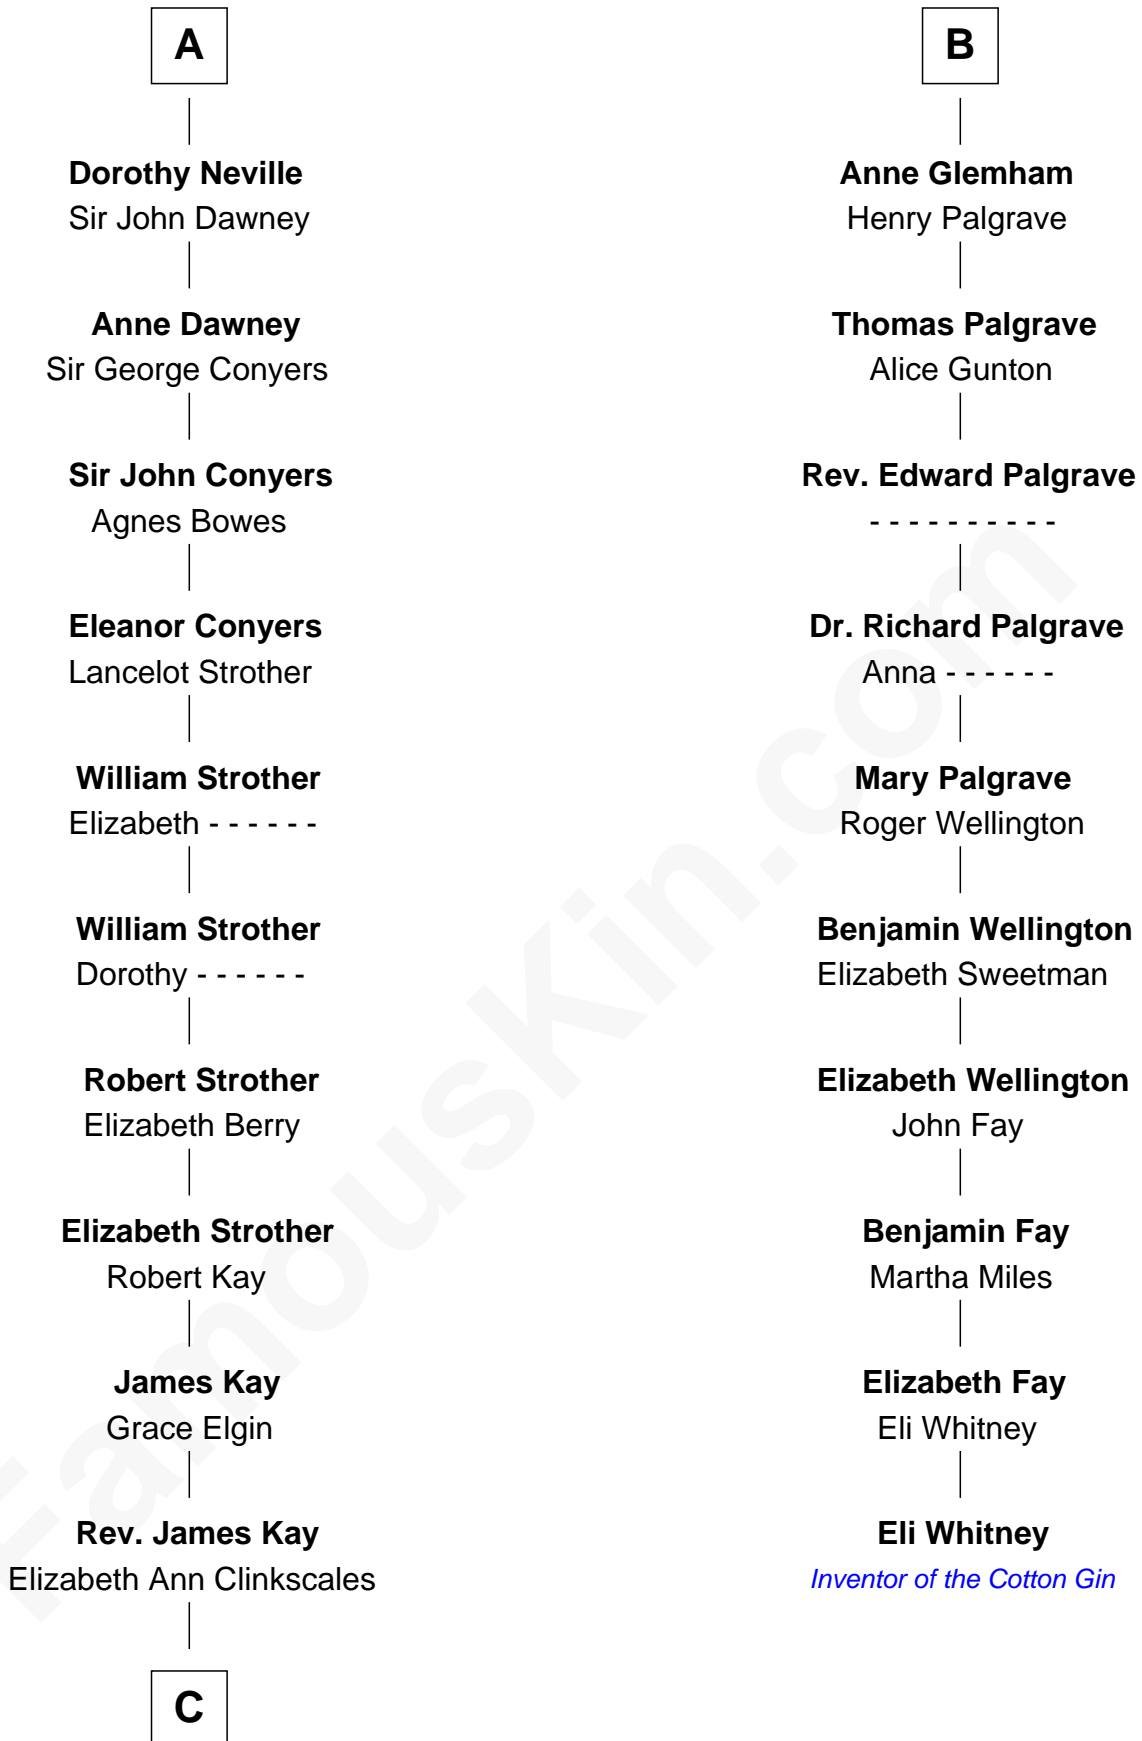

FamousKin.com Relationship Chart of

Jimmy Carter

39th U.S. President

16th cousin 5 times removed of

Eli Whitney

Inventor of the Cotton Gin

C

—
Mary Kay
John Pratt

—
James E. Pratt
Sophronia C. Cowan

—
Nina Pratt
William Archibald Carter

—
Earl Carter
Lillian Gordy

—
Jimmy Carter
39th U.S. President

FamousKin.com