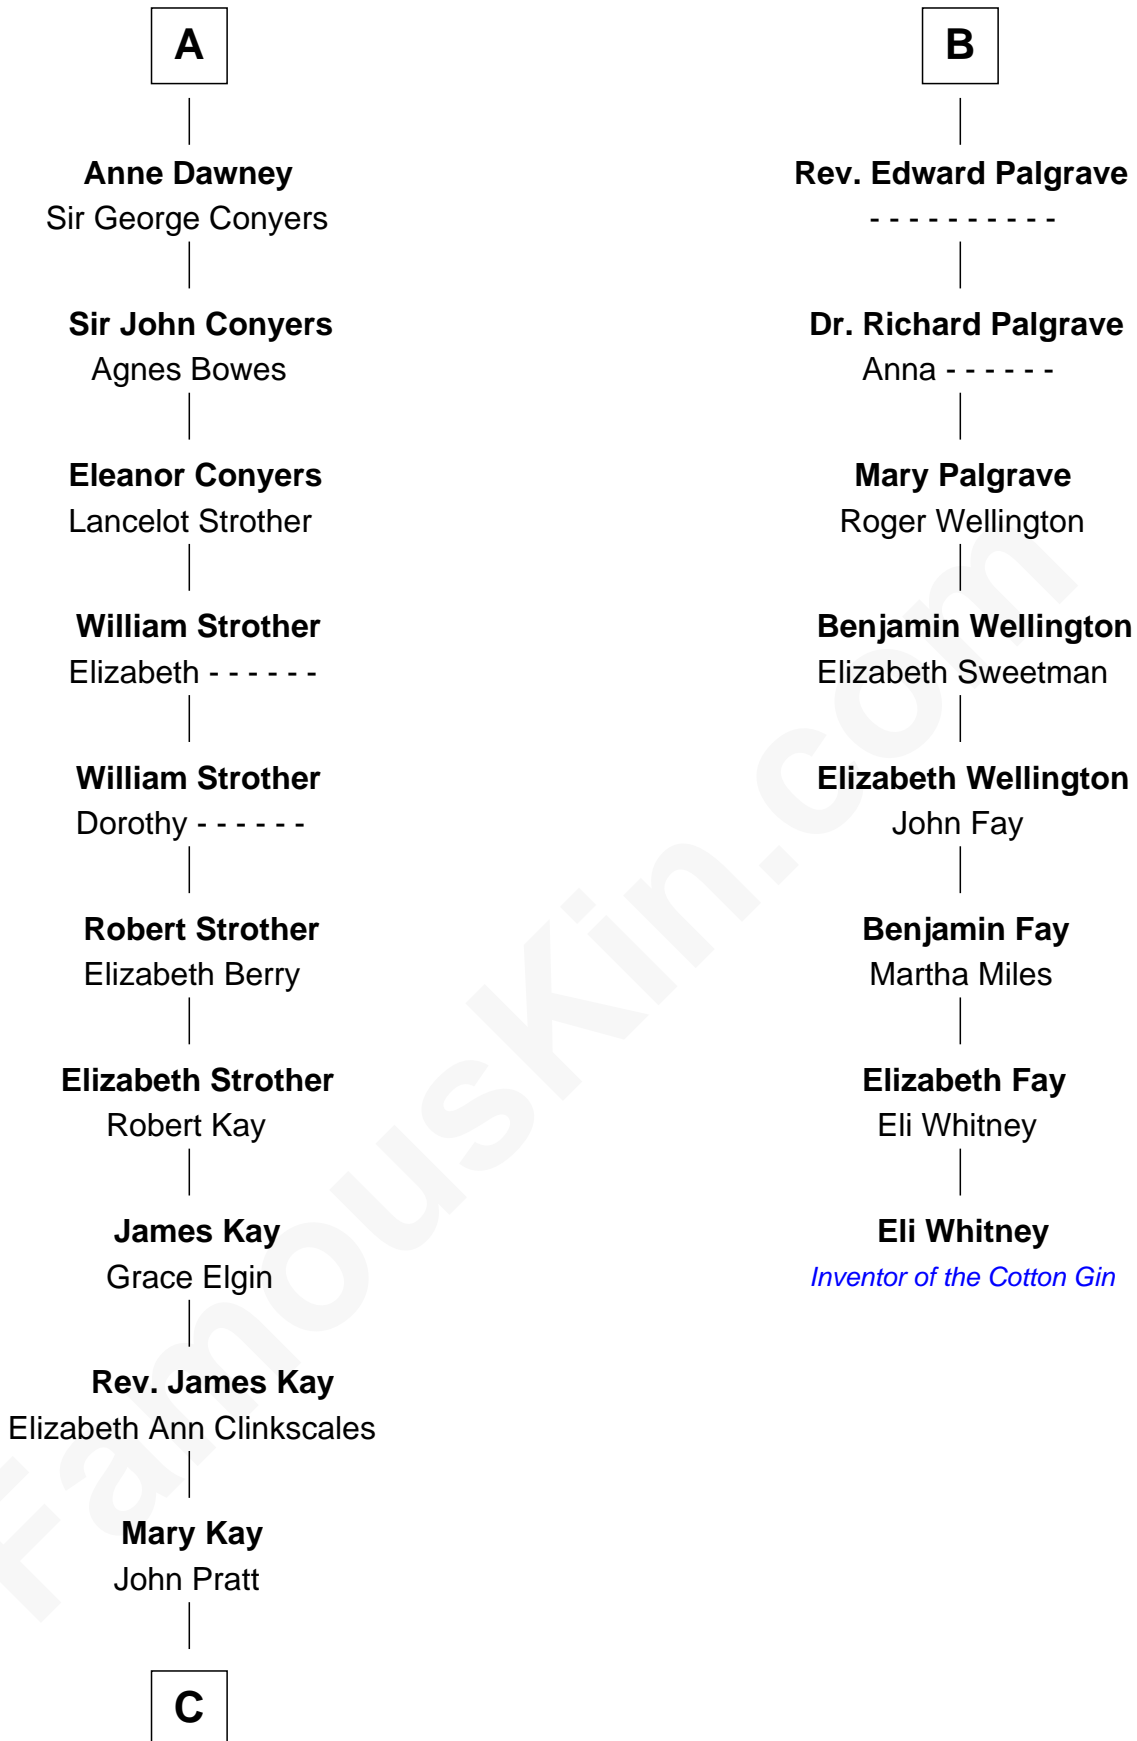

FamousKin.com Relationship Chart of

Jimmy Carter

39th U.S. President

14th cousin 6 times removed of

Eli Whitney

Inventor of the Cotton Gin

Richard Fitzalan
Eleanor Plantagenet

C

—
James E. Pratt
Sophronia C. Cowan

—
Nina Pratt
William Archibald Carter

—
Earl Carter
Lillian Gordy

—
Jimmy Carter
39th U.S. President

FamousKin.com