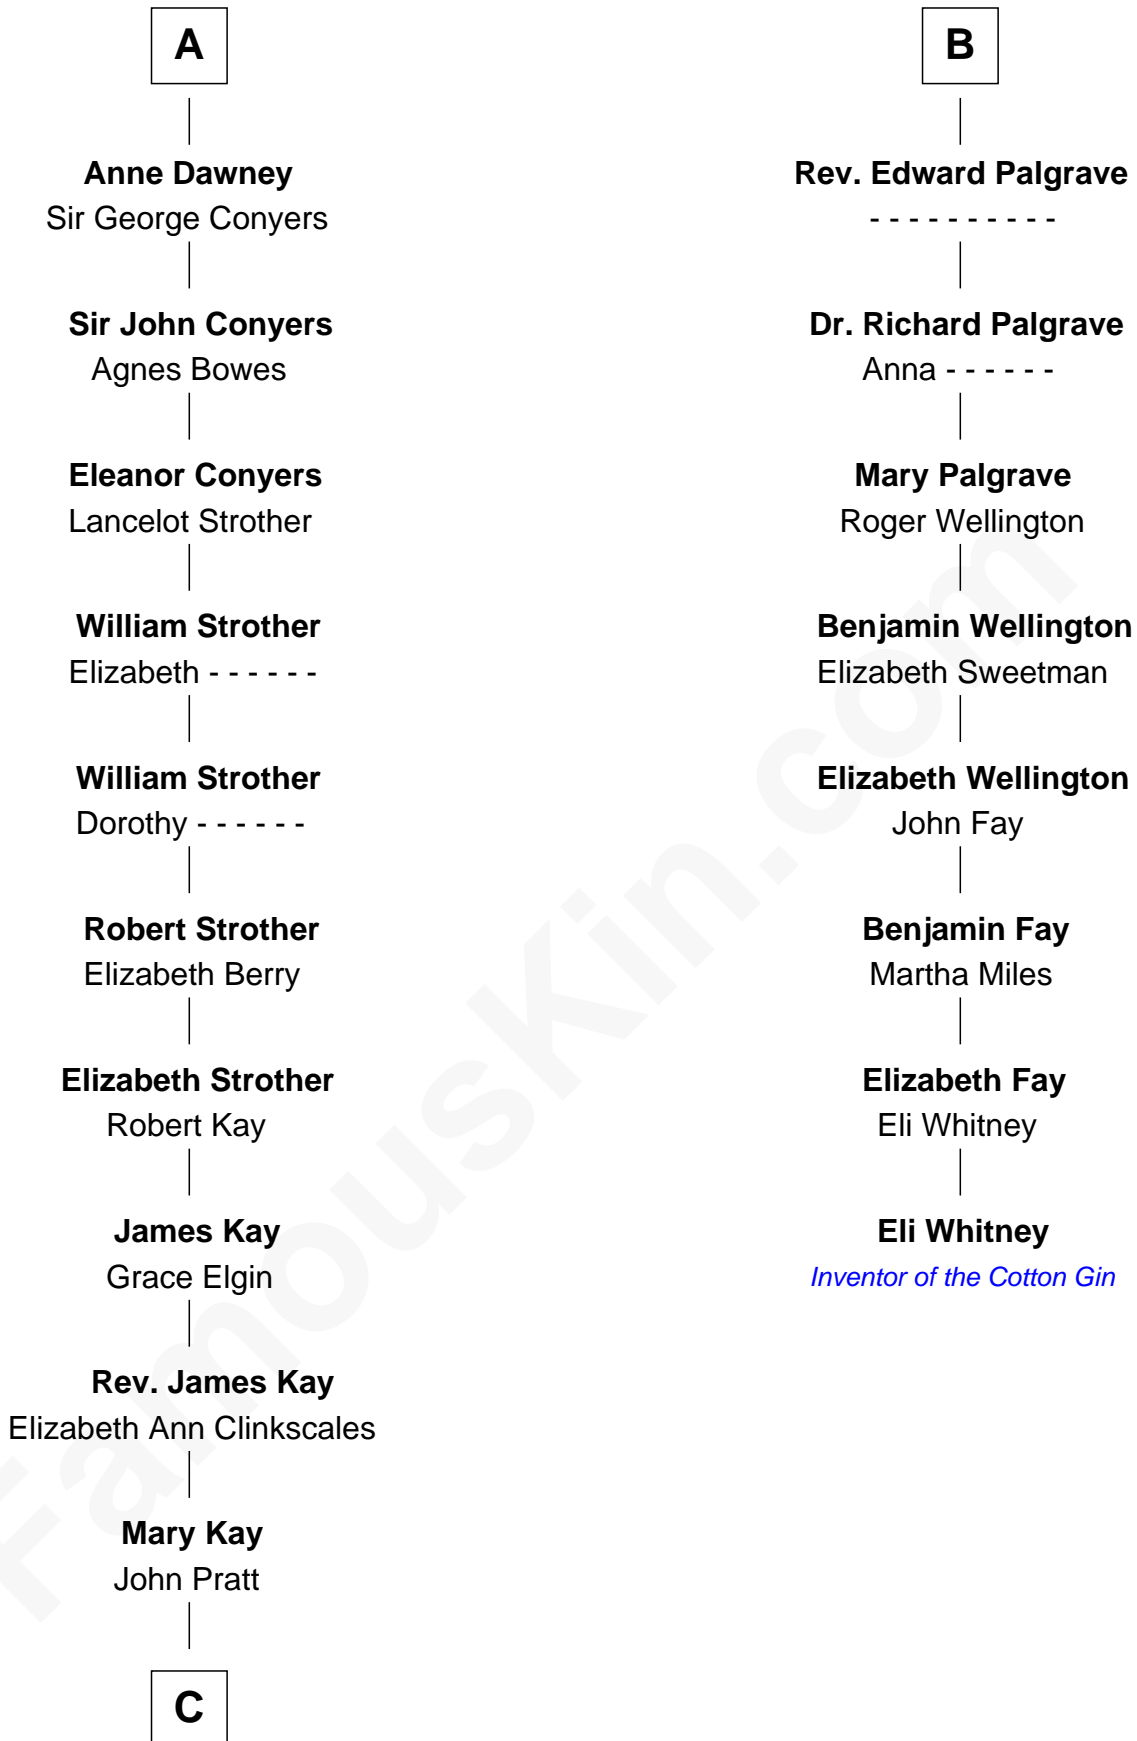

FamousKin.com Relationship Chart of

Jimmy Carter

39th U.S. President

14th cousin 6 times removed of

Eli Whitney

Inventor of the Cotton Gin

Sir William de Bohun
Elizabeth de Badlesmere

C

—
James E. Pratt
Sophronia C. Cowan

—
Nina Pratt
William Archibald Carter

—
Earl Carter
Lillian Gordy

—
Jimmy Carter
39th U.S. President

FamousKin.com