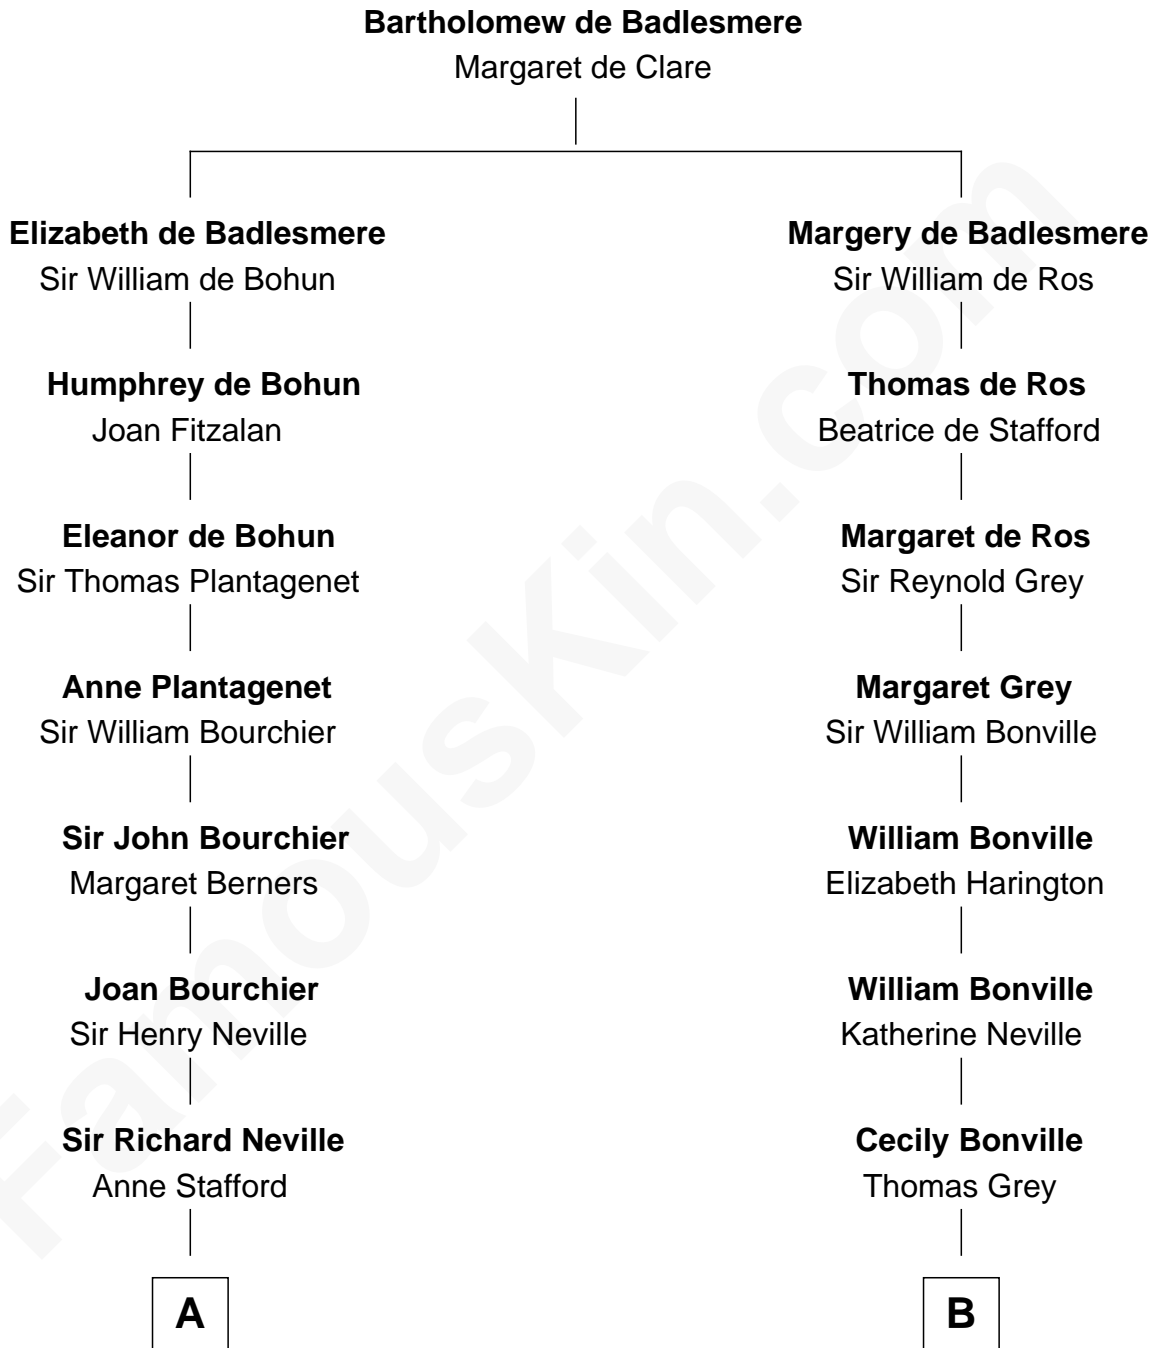

FamousKin.com Relationship Chart of

Jimmy Carter

39th U.S. President

19th cousin 2 times removed of

Dr. H. H. Holmes

Serial Killer aka "Devil in the White City"

C

Mary Kay
John Pratt

James E. Pratt
Sophronia C. Cowan

Nina Pratt
William Archibald Carter

Earl Carter
Lillian Gordy

Jimmy Carter
39th U.S. President

D

Scribner Mudgett
Nancy Prescott

Levi Horton Mudgett
Theodate Page Price

Dr. H. H. Holmes
Serial Killer Dr. H. H. Holmes