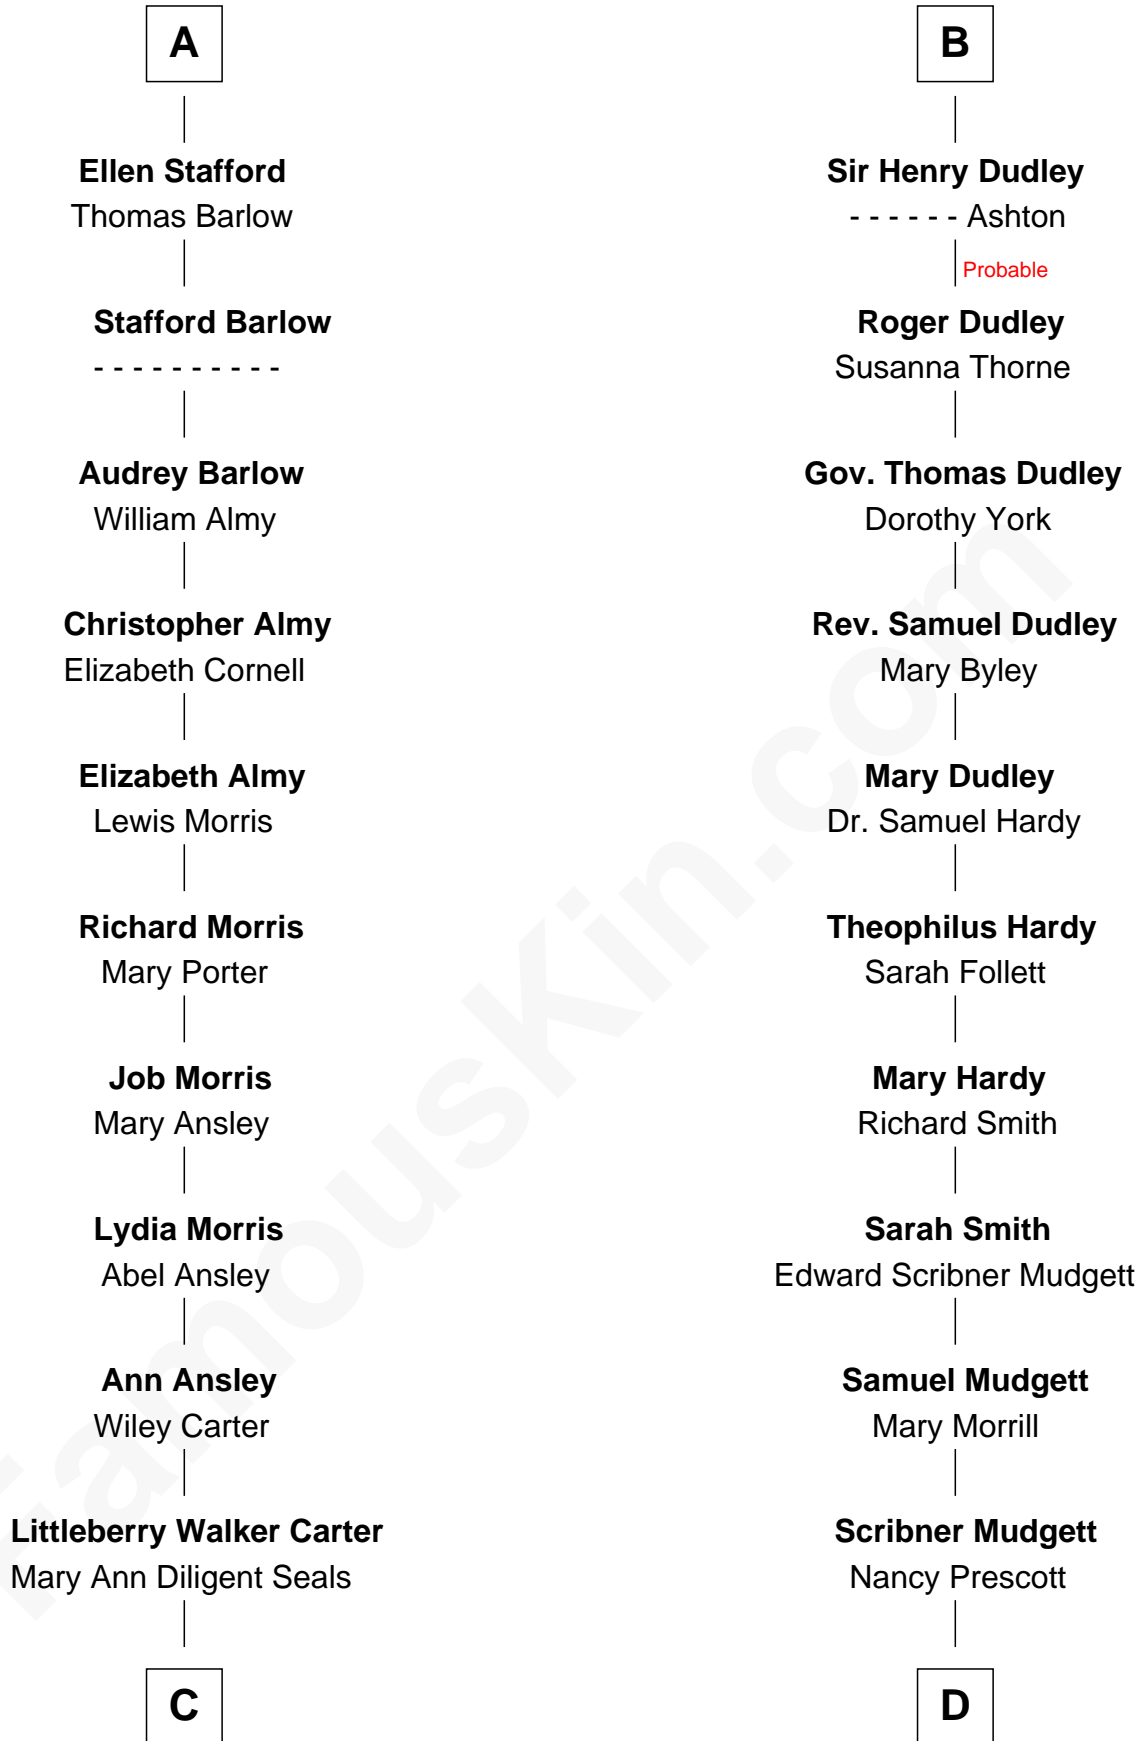

# FamousKin.com Relationship Chart of

**Jimmy Carter**

39th U.S. President

18th cousin 1 time removed of

**Dr. H. H. Holmes**

Serial Killer aka "Devil in the White City"

**Ralph de Stafford**

*with wife*  
Katherine de Hastang

**Beatrice de Stafford**

Thomas de Ros

**Margaret de Ros**

Sir Reynold Grey

**Margaret Grey**

Sir William Bonville

**William Bonville**

Elizabeth Harington

**William Bonville**

Katherine Neville

**Cecily Bonville**

Thomas Grey

**Cecily Grey**

Sir John Sutton

**B**

**C**

**William Archibald Carter**

Nina Pratt

**Earl Carter**

Lillian Gordy

**Jimmy Carter**

*39th U.S. President*

**D**

**Levi Horton Mudgett**