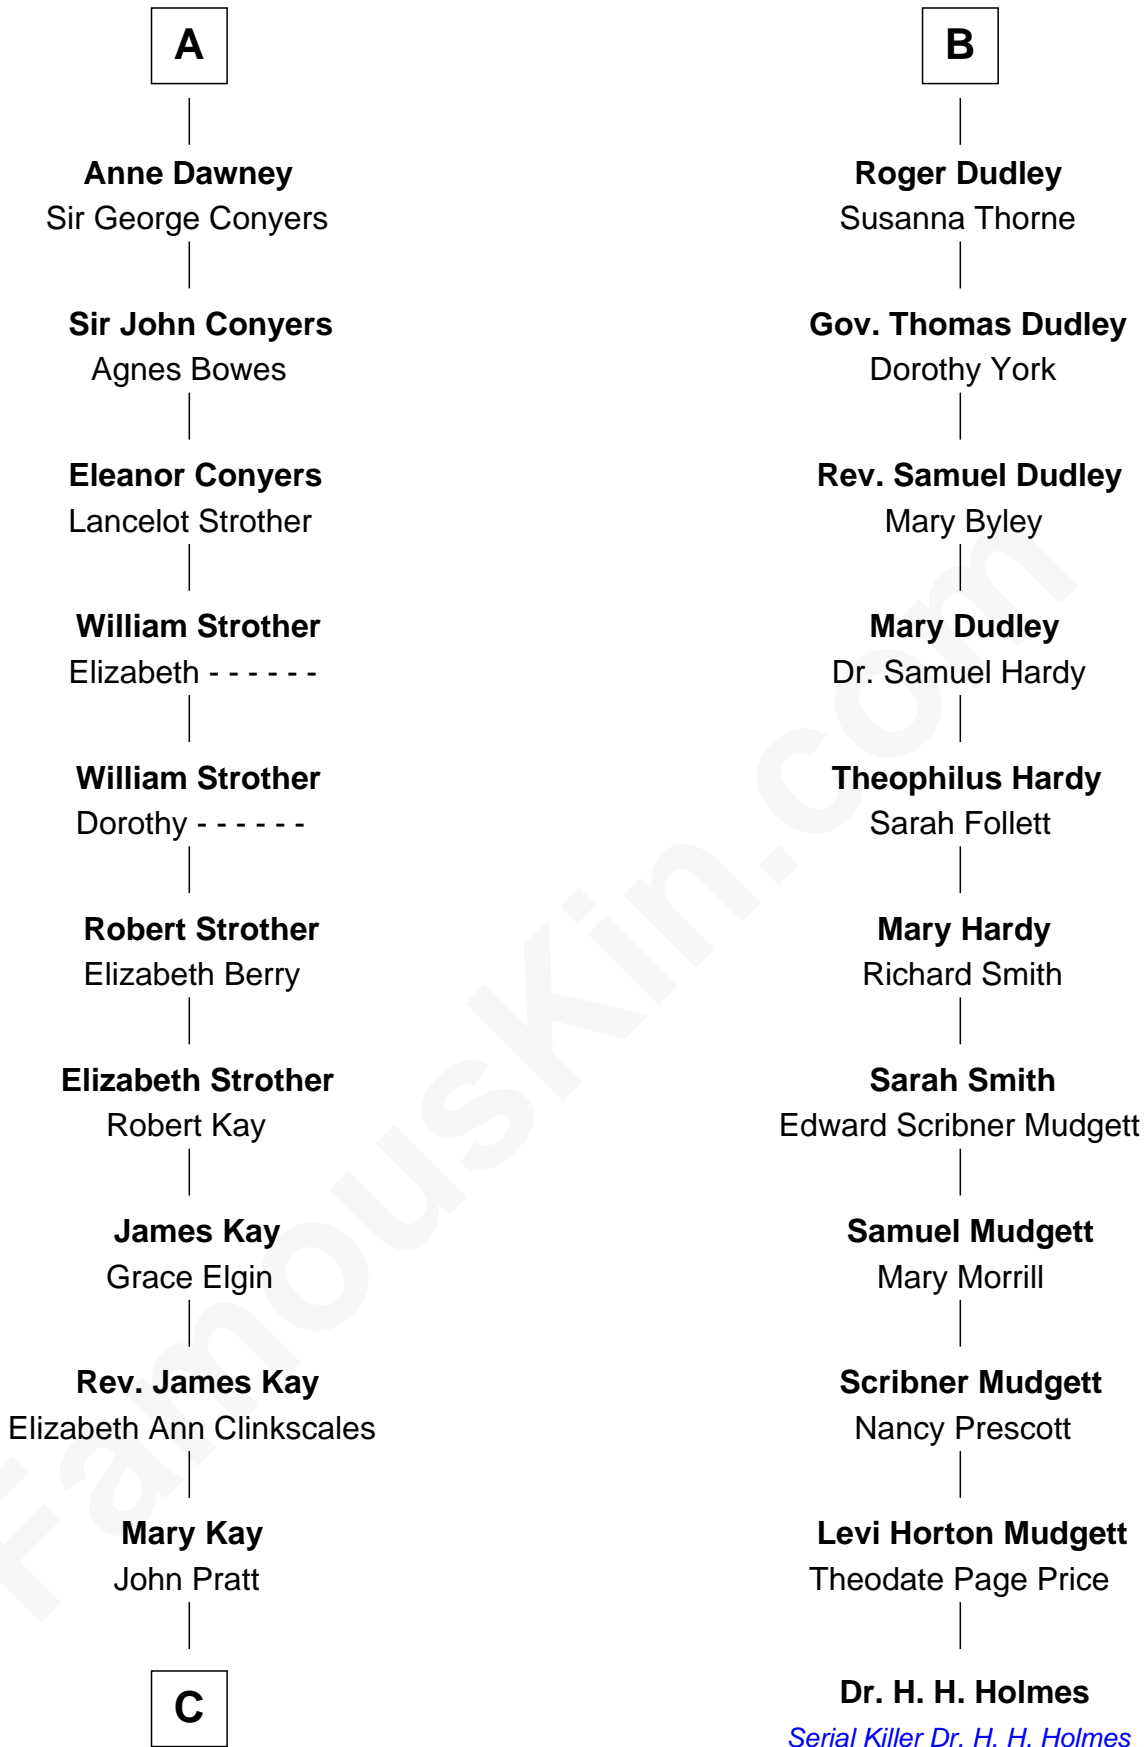

FamousKin.com Relationship Chart of

Jimmy Carter

39th U.S. President

17th cousin 3 times removed of

Dr. H. H. Holmes

Serial Killer aka "Devil in the White City"

Richard Fitzalan
Eleanor Plantagenet

C

—
James E. Pratt
Sophronia C. Cowan

—
Nina Pratt
William Archibald Carter

—
Earl Carter
Lillian Gordy

—
Jimmy Carter
39th U.S. President

FamousKin.com