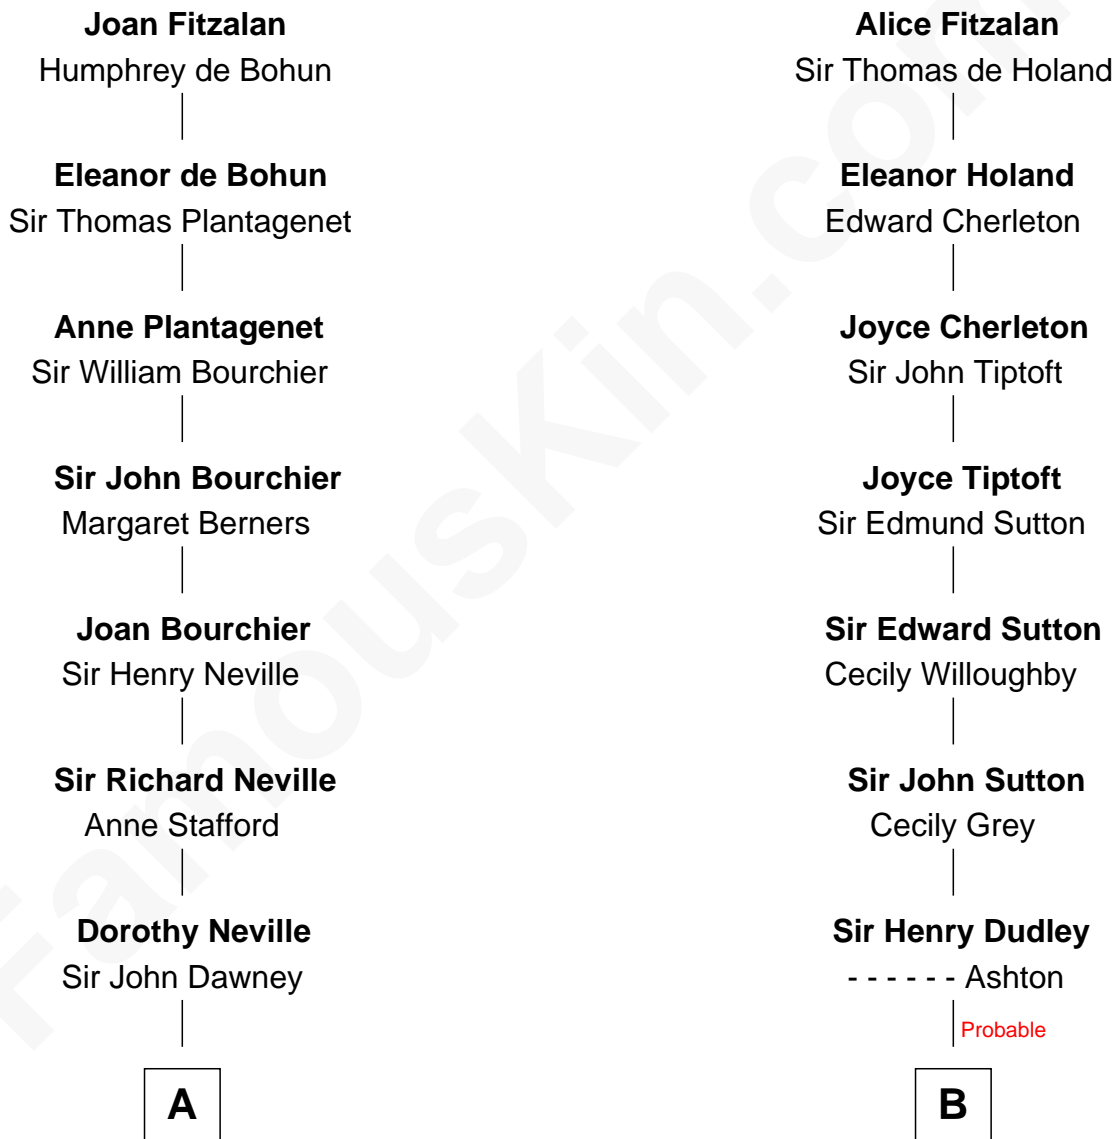

FamousKin.com Relationship Chart of

Jimmy Carter

39th U.S. President

17th cousin 3 times removed of

Dr. H. H. Holmes

Serial Killer aka "Devil in the White City"

Richard Fitzalan
Eleanor Plantagenet

C

—
James E. Pratt
Sophronia C. Cowan

—
Nina Pratt
William Archibald Carter

—
Earl Carter
Lillian Gordy

—
Jimmy Carter
39th U.S. President

FamousKin.com