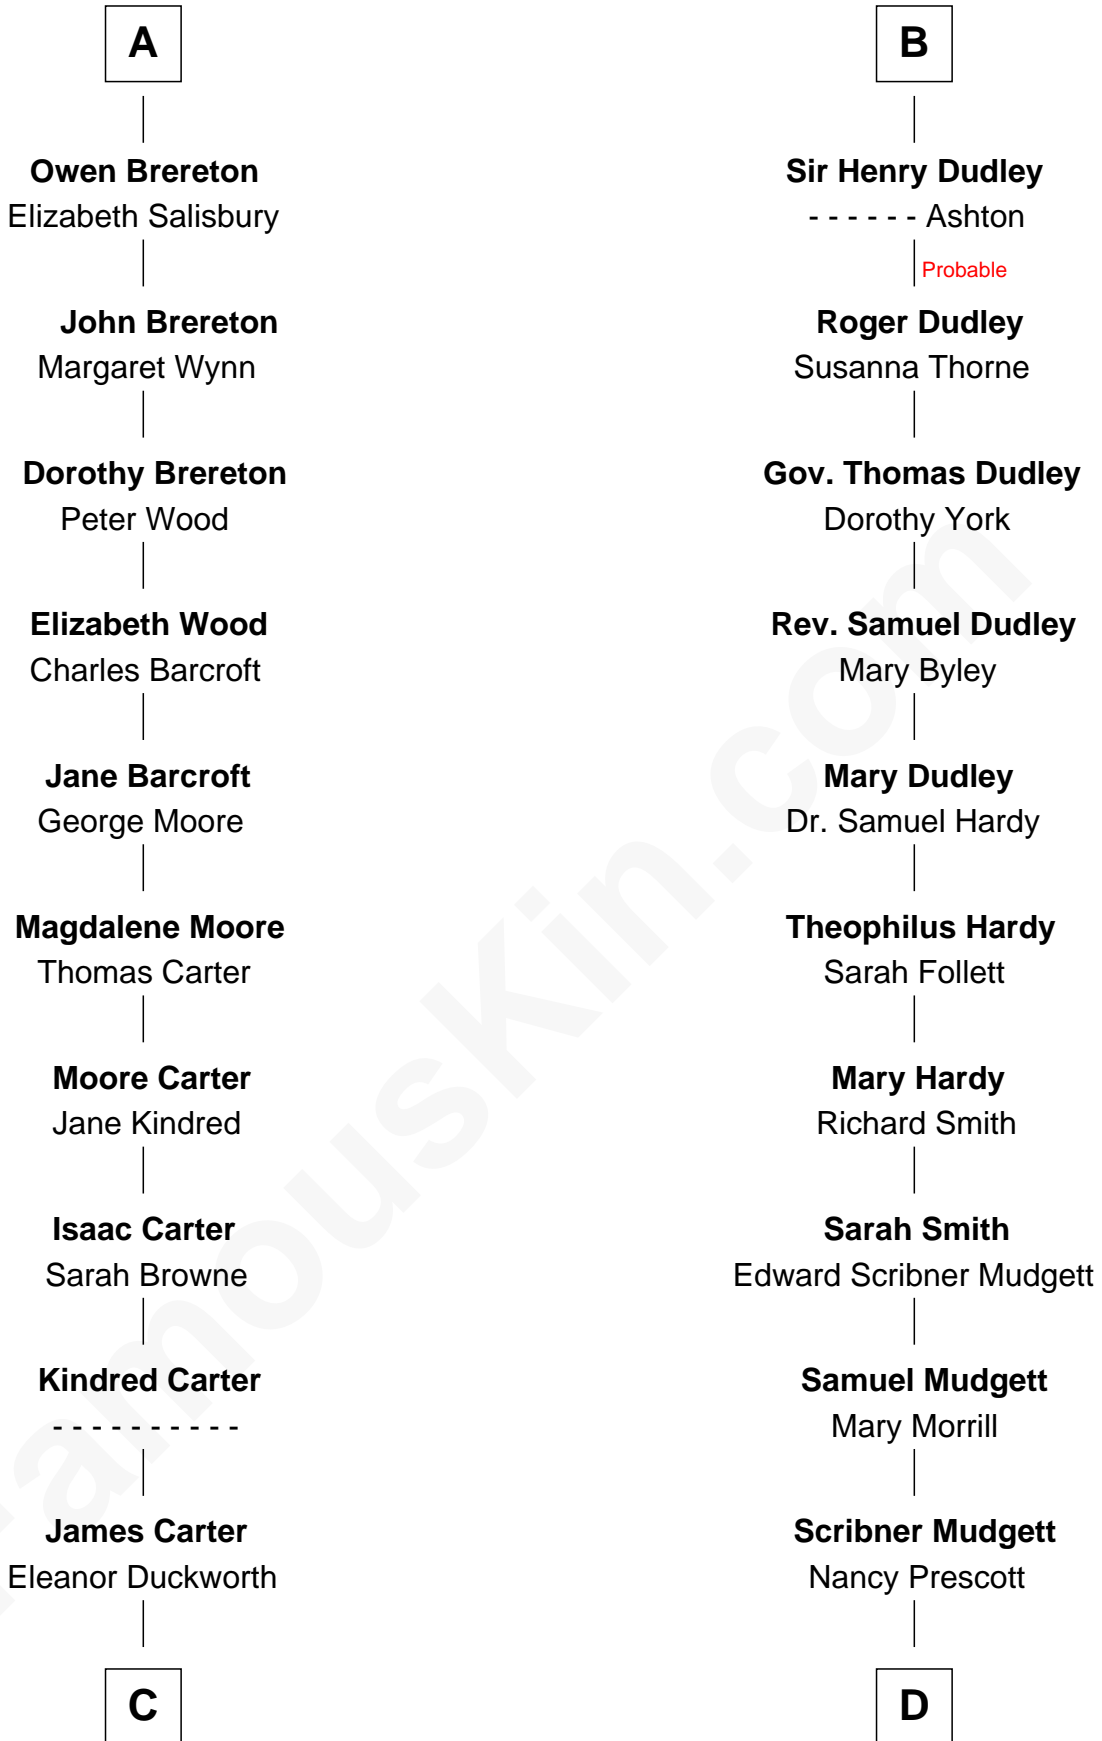

FamousKin.com Relationship Chart of

Jimmy Carter

39th U.S. President

18th cousin 3 times removed of

Dr. H. H. Holmes

Serial Killer aka "Devil in the White City"

Sir Robert de Holland

Maude la Zouche

Maude de Holland
Sir Thomas de Swinnerton

Sir Robert de Swinnerton
Elizabeth de Beke

Maud de Swinnerton
Sir William Ipstones

Alice Ipstones
Sir Randall Brereton

Sir William Brereton
Catherine Wylde

Edward Brereton
Elizabeth Roydon

John Brereton
Margaret Fychan

A

Thomas Holand
Joan Plantagenet

Sir Thomas de Holand
Alice Fitzalan

Eleanor Holand
Edward Cherleton

Joyce Cherleton
Sir John Tiptoft

Joyce Tiptoft
Sir Edmund Sutton

Sir Edward Sutton
Cecily Willoughby

Sir John Sutton
Cecily Grey

B

C

Wiley Carter

Ann Ansley

Littleberry Walker Carter

Mary Ann Diligent Seals

William Archibald Carter