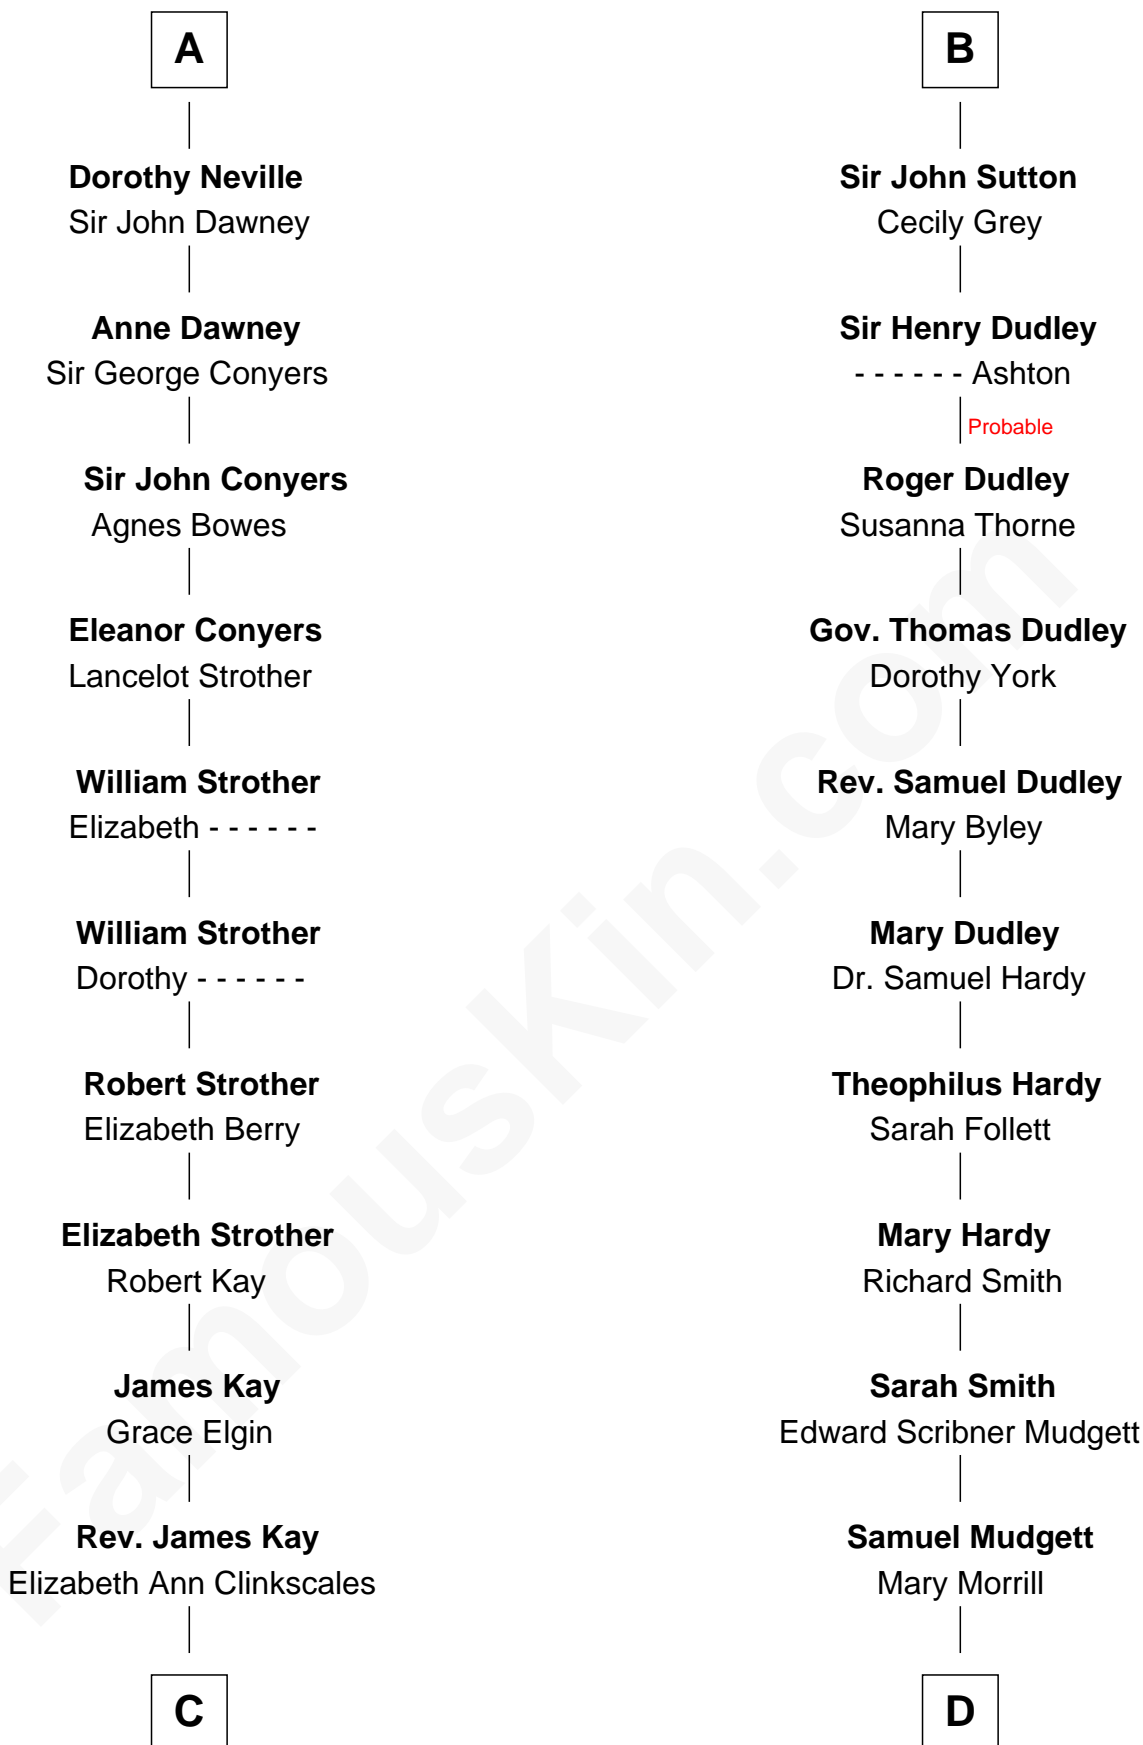

FamousKin.com Relationship Chart of

Jimmy Carter

39th U.S. President

19th cousin 2 times removed of

Dr. H. H. Holmes

Serial Killer aka "Devil in the White City"

Sir James de Audley

Ela Longespee

Iseult de Mortimer

Alice de Audley

Sir Ralph de Neville

Sir John de Neville

Maude de Percy

Sir Ralph Neville

Joan Beaufort

Katherine Neville

Sir Thomas Strangeways

Joan Strangeways

Sir William Willoughby

Cecily Willoughby

Sir Edward Sutton

B

C

Mary Kay
John Pratt

James E. Pratt
Sophronia C. Cowan

Nina Pratt
William Archibald Carter

Earl Carter
Lillian Gordy

Jimmy Carter
39th U.S. President

D

Scribner Mudgett
Nancy Prescott

Levi Horton Mudgett
Theodate Page Price

Dr. H. H. Holmes
Serial Killer Dr. H. H. Holmes