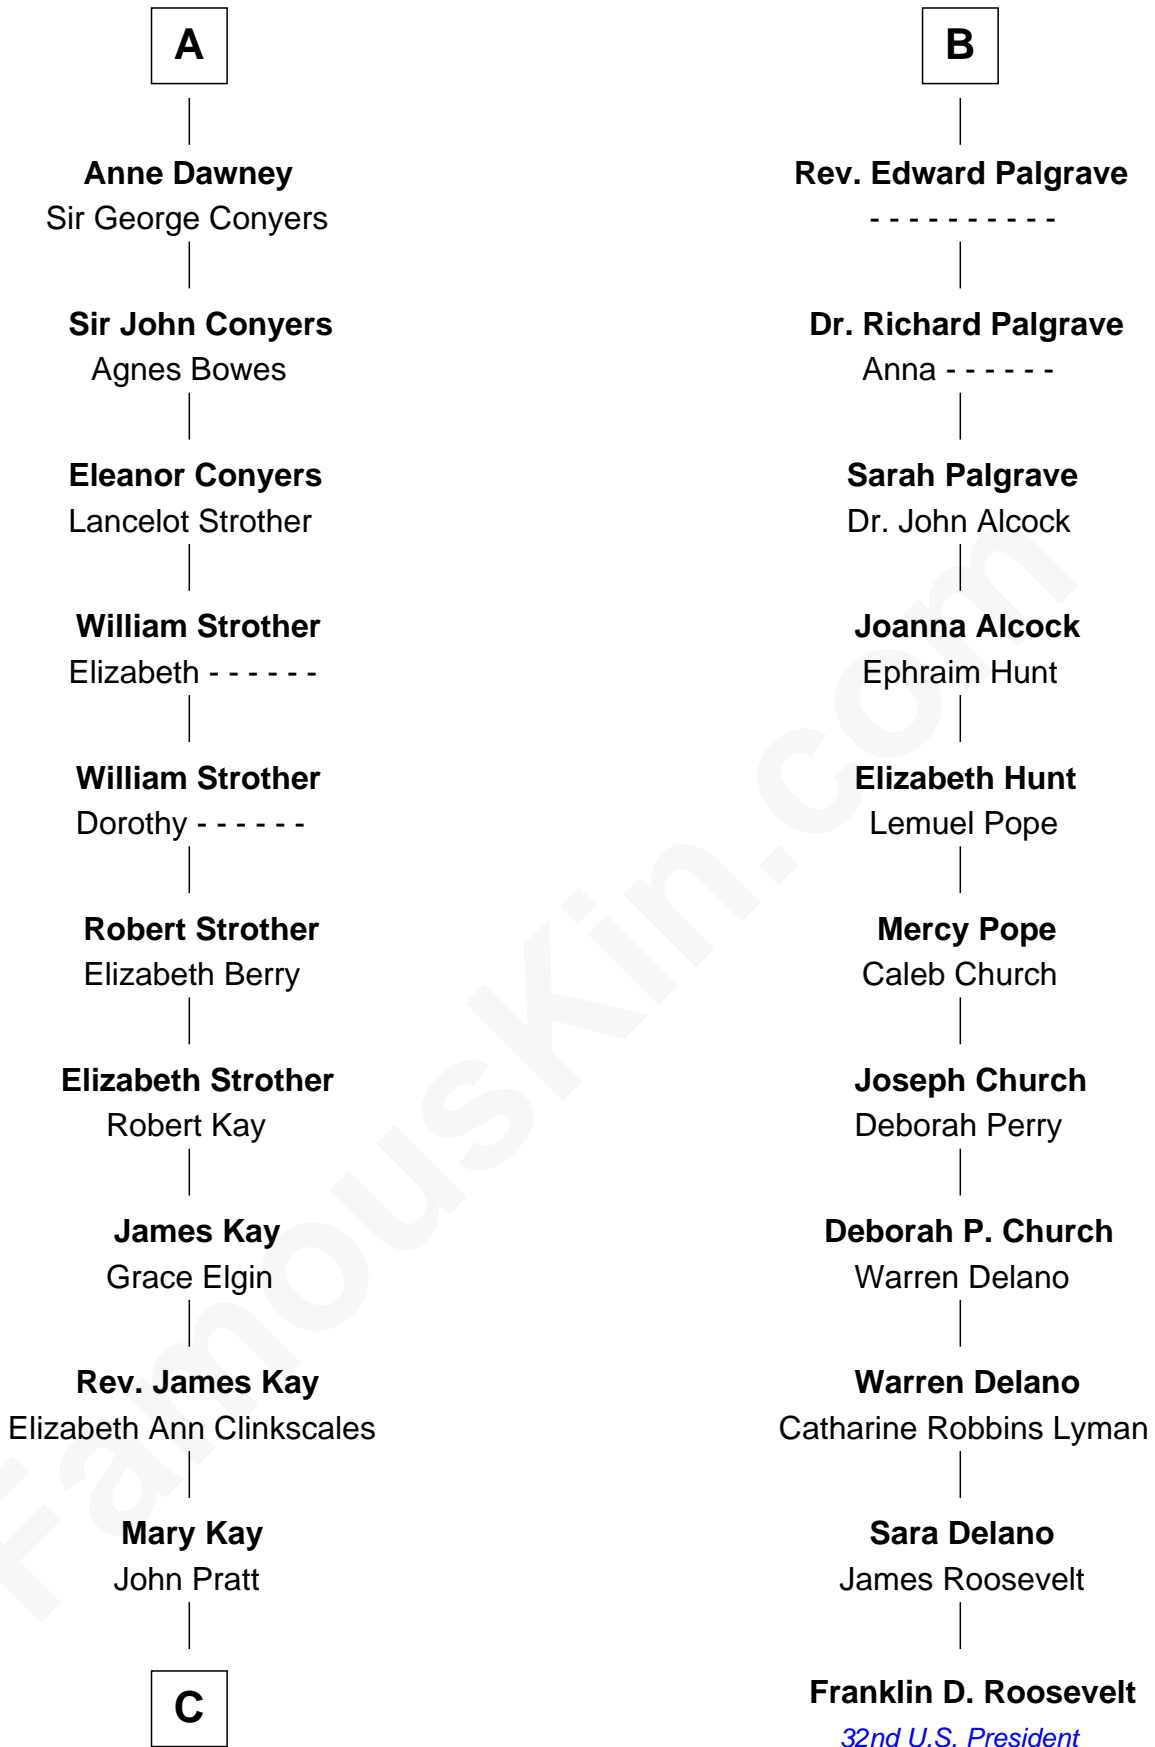

FamousKin.com Relationship Chart of

Jimmy Carter

39th U.S. President

17th cousin 3 times removed of

Franklin D. Roosevelt

32nd U.S. President

Richard Fitzalan
Eleanor Plantagenet

Joan Fitzalan
Humphrey de Bohun

Eleanor de Bohun
Sir Thomas Plantagenet

Anne Plantagenet
Sir William Bouchier

Sir John Bouchier
Margaret Berners

Joan Bouchier
Sir Henry Neville

Sir Richard Neville
Anne Stafford

Dorothy Neville
Sir John Dawney

A

Sir Richard Fitzalan
Elizabeth de Bohun

Elizabeth Fitzalan
Sir Robert Goushill

Elizabeth Goushill
Sir Robert Wingfield

Elizabeth Wingfield
Sir William Brandon

Eleanor Brandon
John Glemham

Anne Glemham
Henry Palgrave

Thomas Palgrave
Alice Gunton

B

C

—
James E. Pratt
Sophronia C. Cowan

—
Nina Pratt
William Archibald Carter

—
Earl Carter
Lillian Gordy

—
Jimmy Carter
39th U.S. President

FamousKin.com