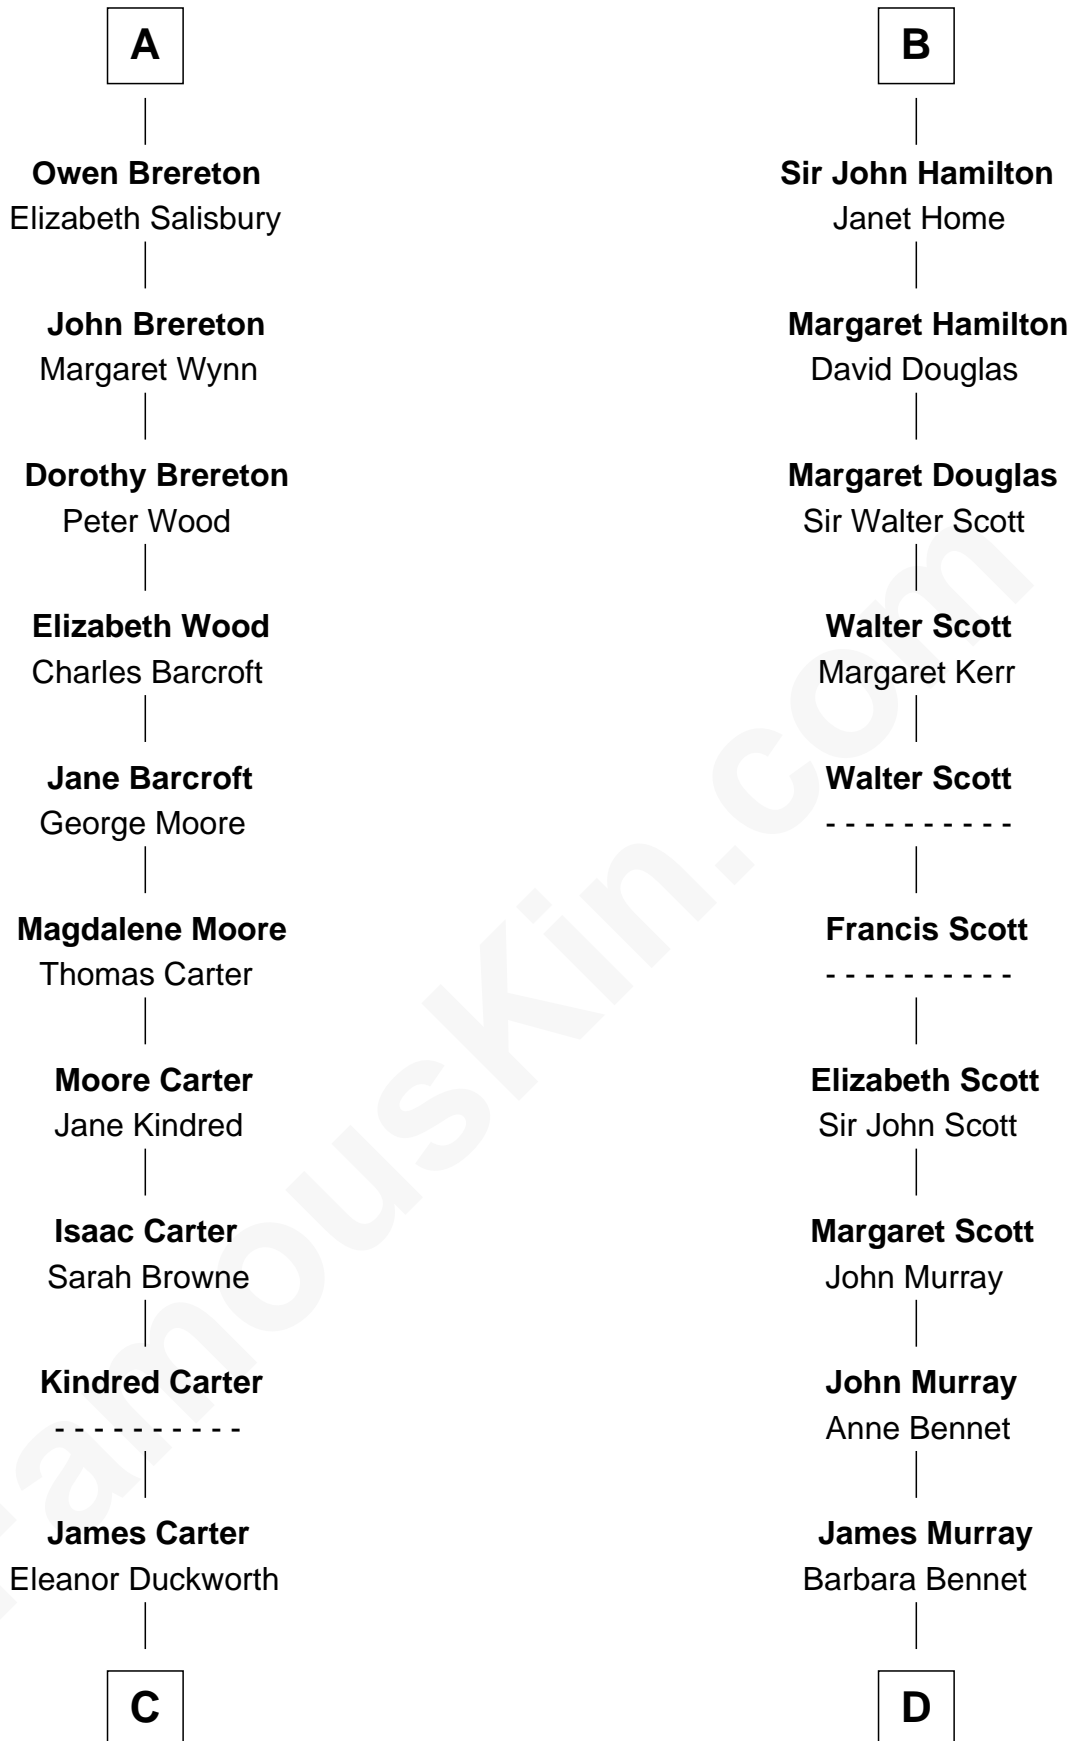

FamousKin.com Relationship Chart of

Jimmy Carter
39th U.S. President

21st cousin of

Franklin D. Roosevelt
32nd U.S. President

Sir Robert de Holland
Maude la Zouche

Maude de Holland
Sir Thomas de Swinnerton

Sir Robert de Swinnerton
Elizabeth de Beke

Maud de Swinnerton
Sir William Ipstones

Alice Ipstones
Sir Randall Brereton

Sir William Brereton
Catherine Wylde

Edward Brereton
Elizabeth Roydon

John Brereton
Margaret Fychan

A

Thomas Holand
Joan Plantagenet

Sir Thomas de Holand
Alice Fitzalan

Margaret de Holand
Sir John Beaufort

Joan Beaufort
James I, King of Scotland

James II, King of Scotland
Mary of Guelders

Mary Stewart of Scotland
James Hamilton

James Hamilton

B

C

Wiley Carter
Ann Ansley

Littleberry Walker Carter
Mary Ann Diligent Seals

William Archibald Carter
Nina Pratt

Earl Carter
Lillian Gordy

Jimmy Carter
39th U.S. President