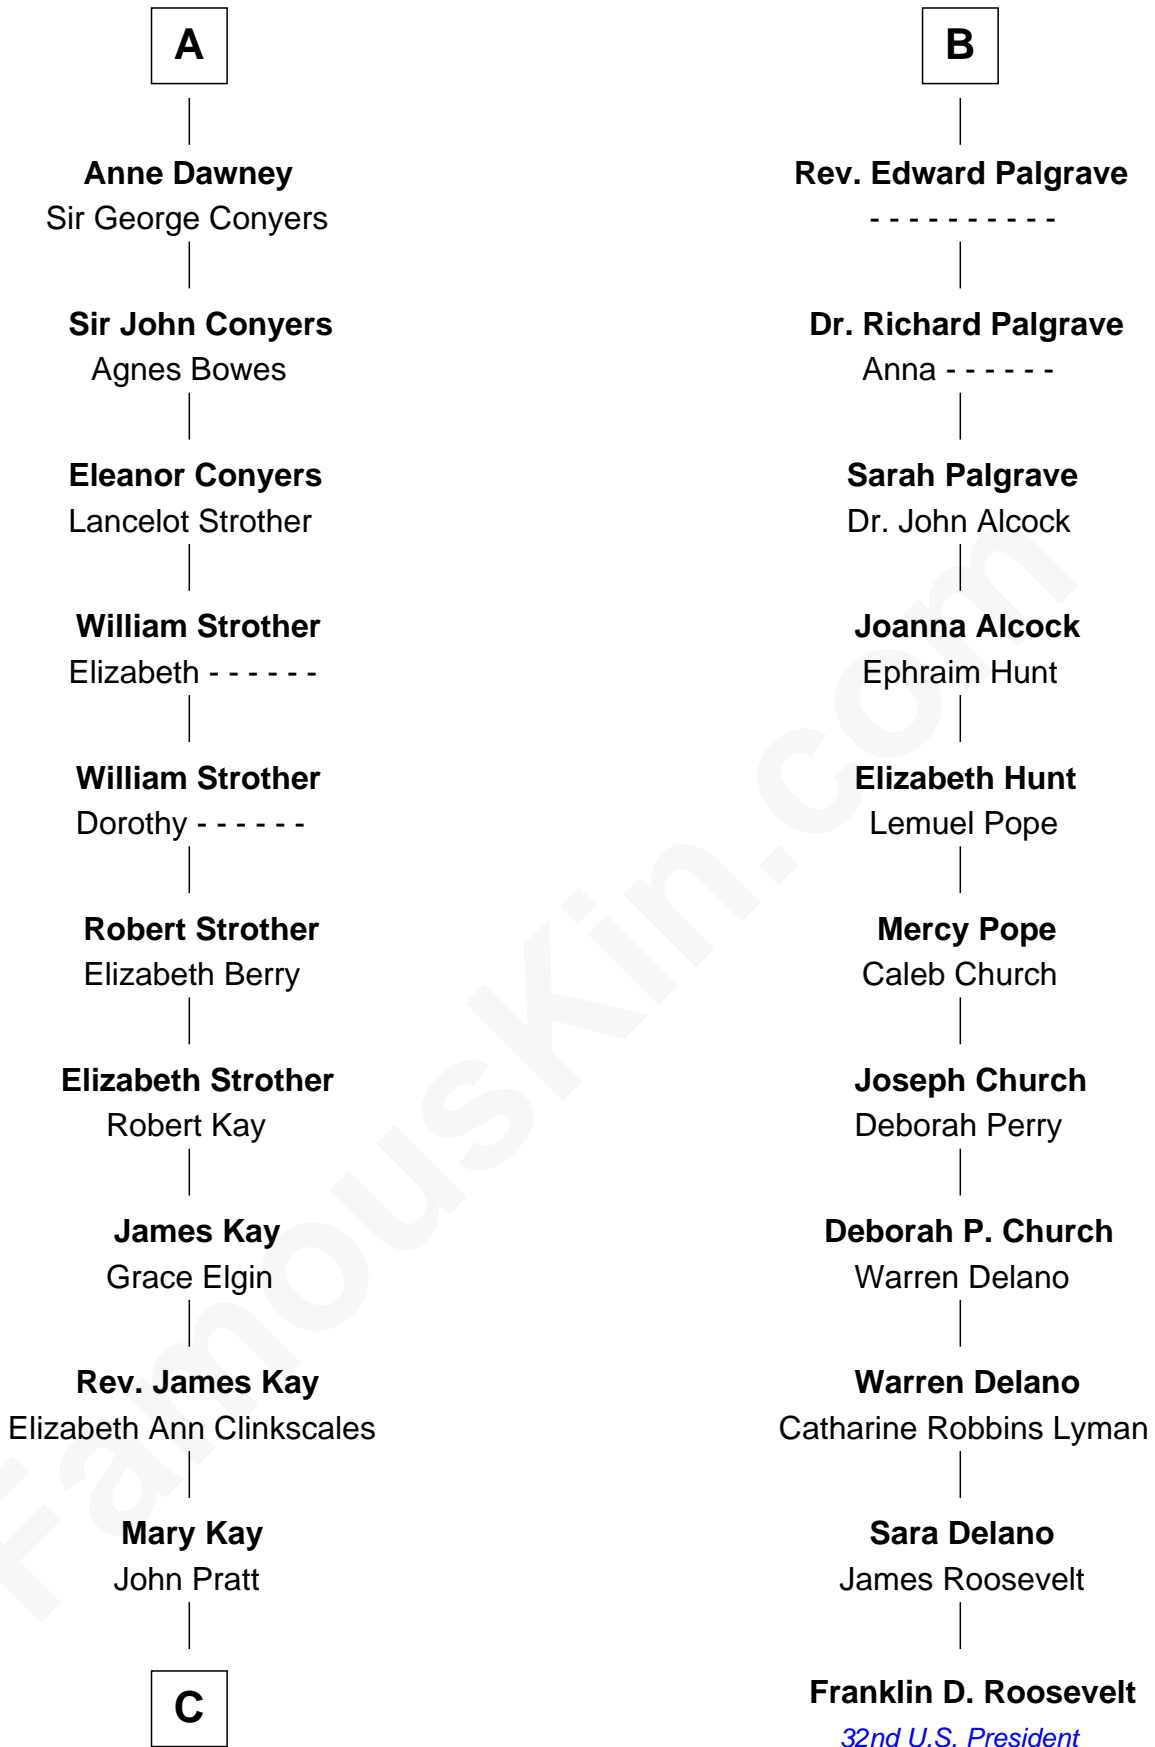

FamousKin.com Relationship Chart of

Jimmy Carter

39th U.S. President

17th cousin 3 times removed of

Franklin D. Roosevelt

32nd U.S. President

Sir William de Bohun
Elizabeth de Badlesmere

C

—
James E. Pratt
Sophronia C. Cowan

—
Nina Pratt
William Archibald Carter

—
Earl Carter
Lillian Gordy

—
Jimmy Carter
39th U.S. President

FamousKin.com