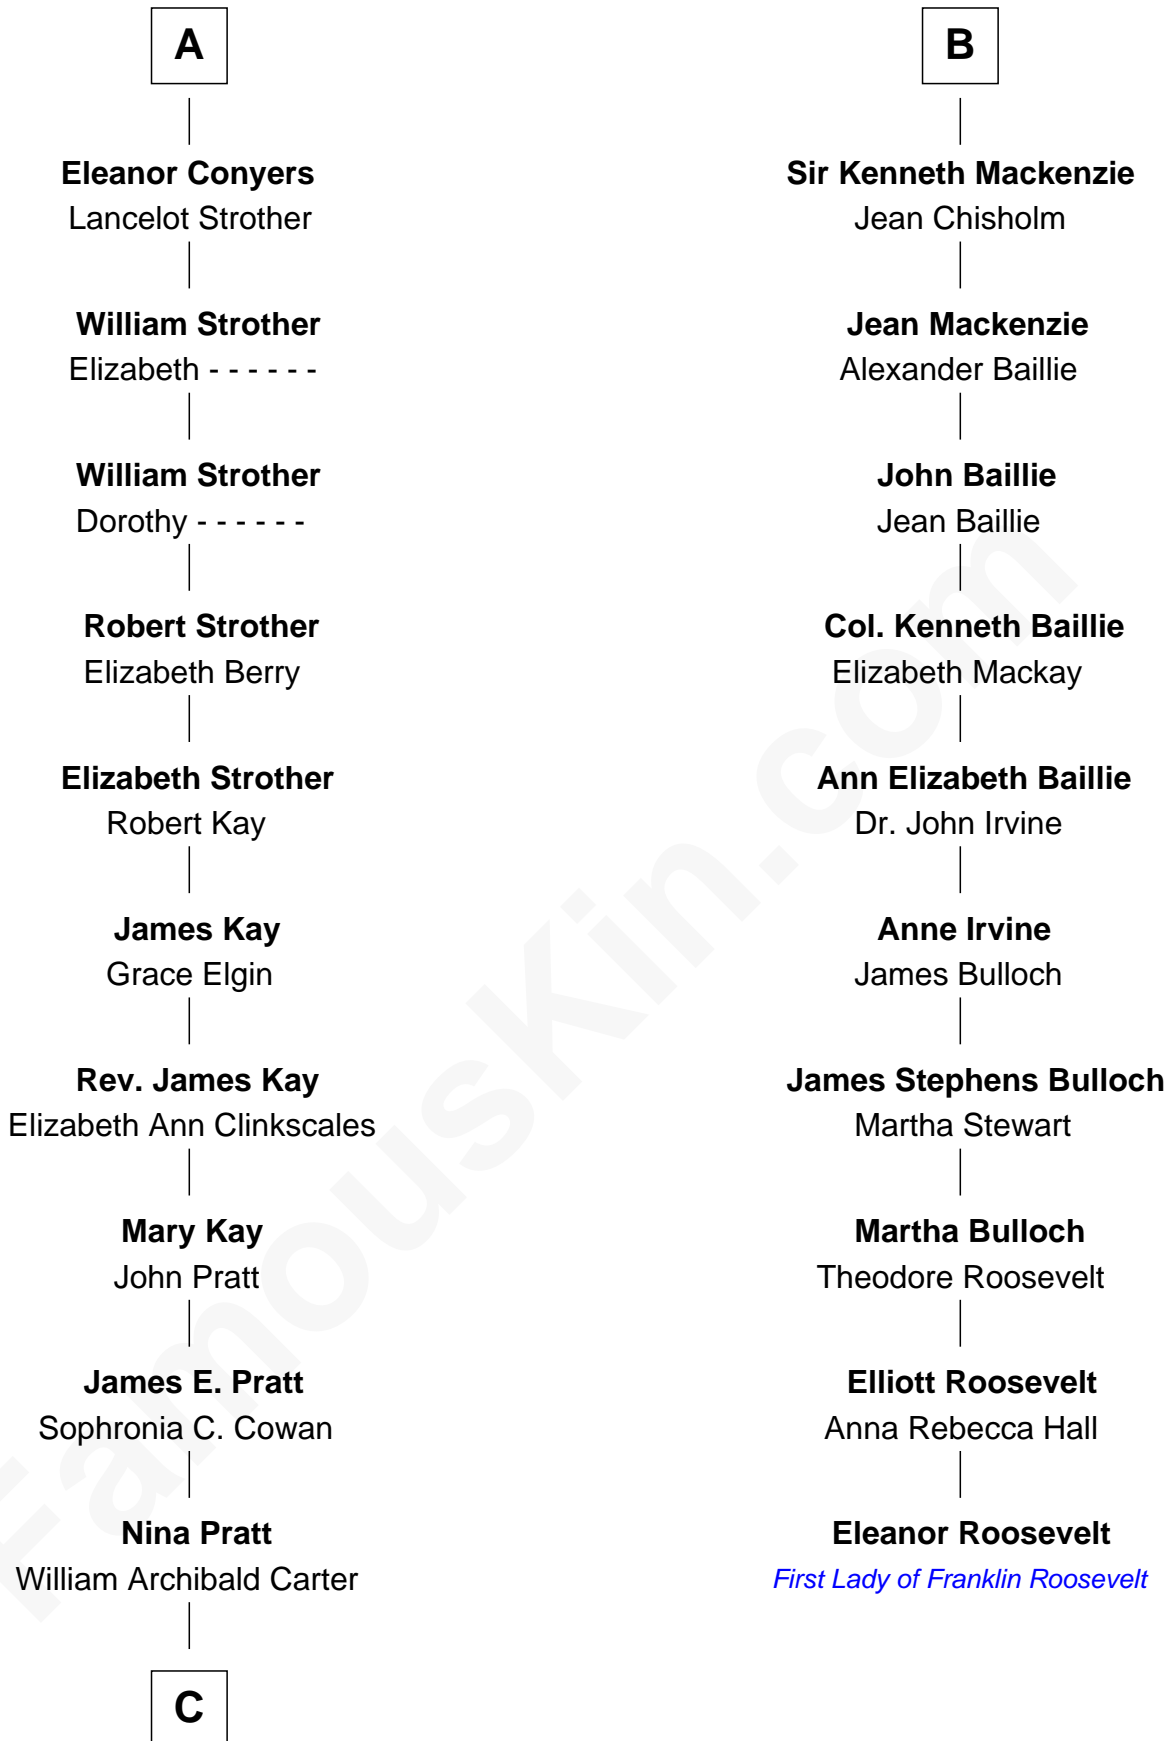

FamousKin.com Relationship Chart of

Jimmy Carter

39th U.S. President

16th cousin 2 times removed of

Eleanor Roosevelt

First Lady of President Franklin D. Roosevelt

John of Gaunt

Katherine Roet

C

—
Earl Carter
Lillian Gordy

—
Jimmy Carter
39th U.S. President

FamousKin.com