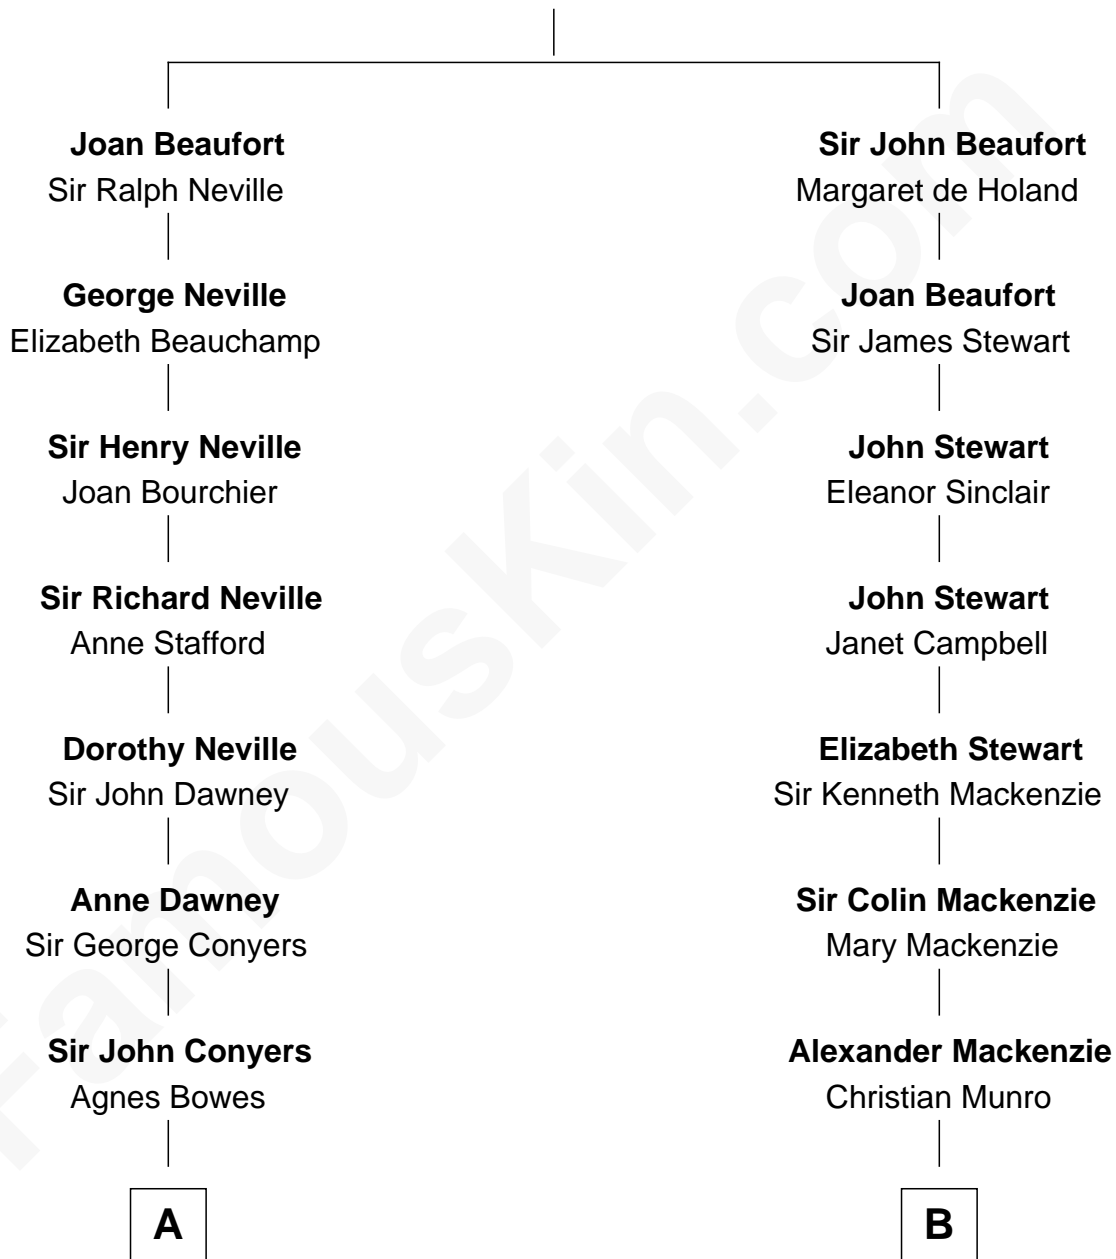

FamousKin.com Relationship Chart of

Jimmy Carter

39th U.S. President

16th cousin 2 times removed of

Eleanor Roosevelt

First Lady of President Franklin D. Roosevelt

John of Gaunt

Katherine Roet

C

—
Earl Carter
Lillian Gordy

—
Jimmy Carter
39th U.S. President

FamousKin.com