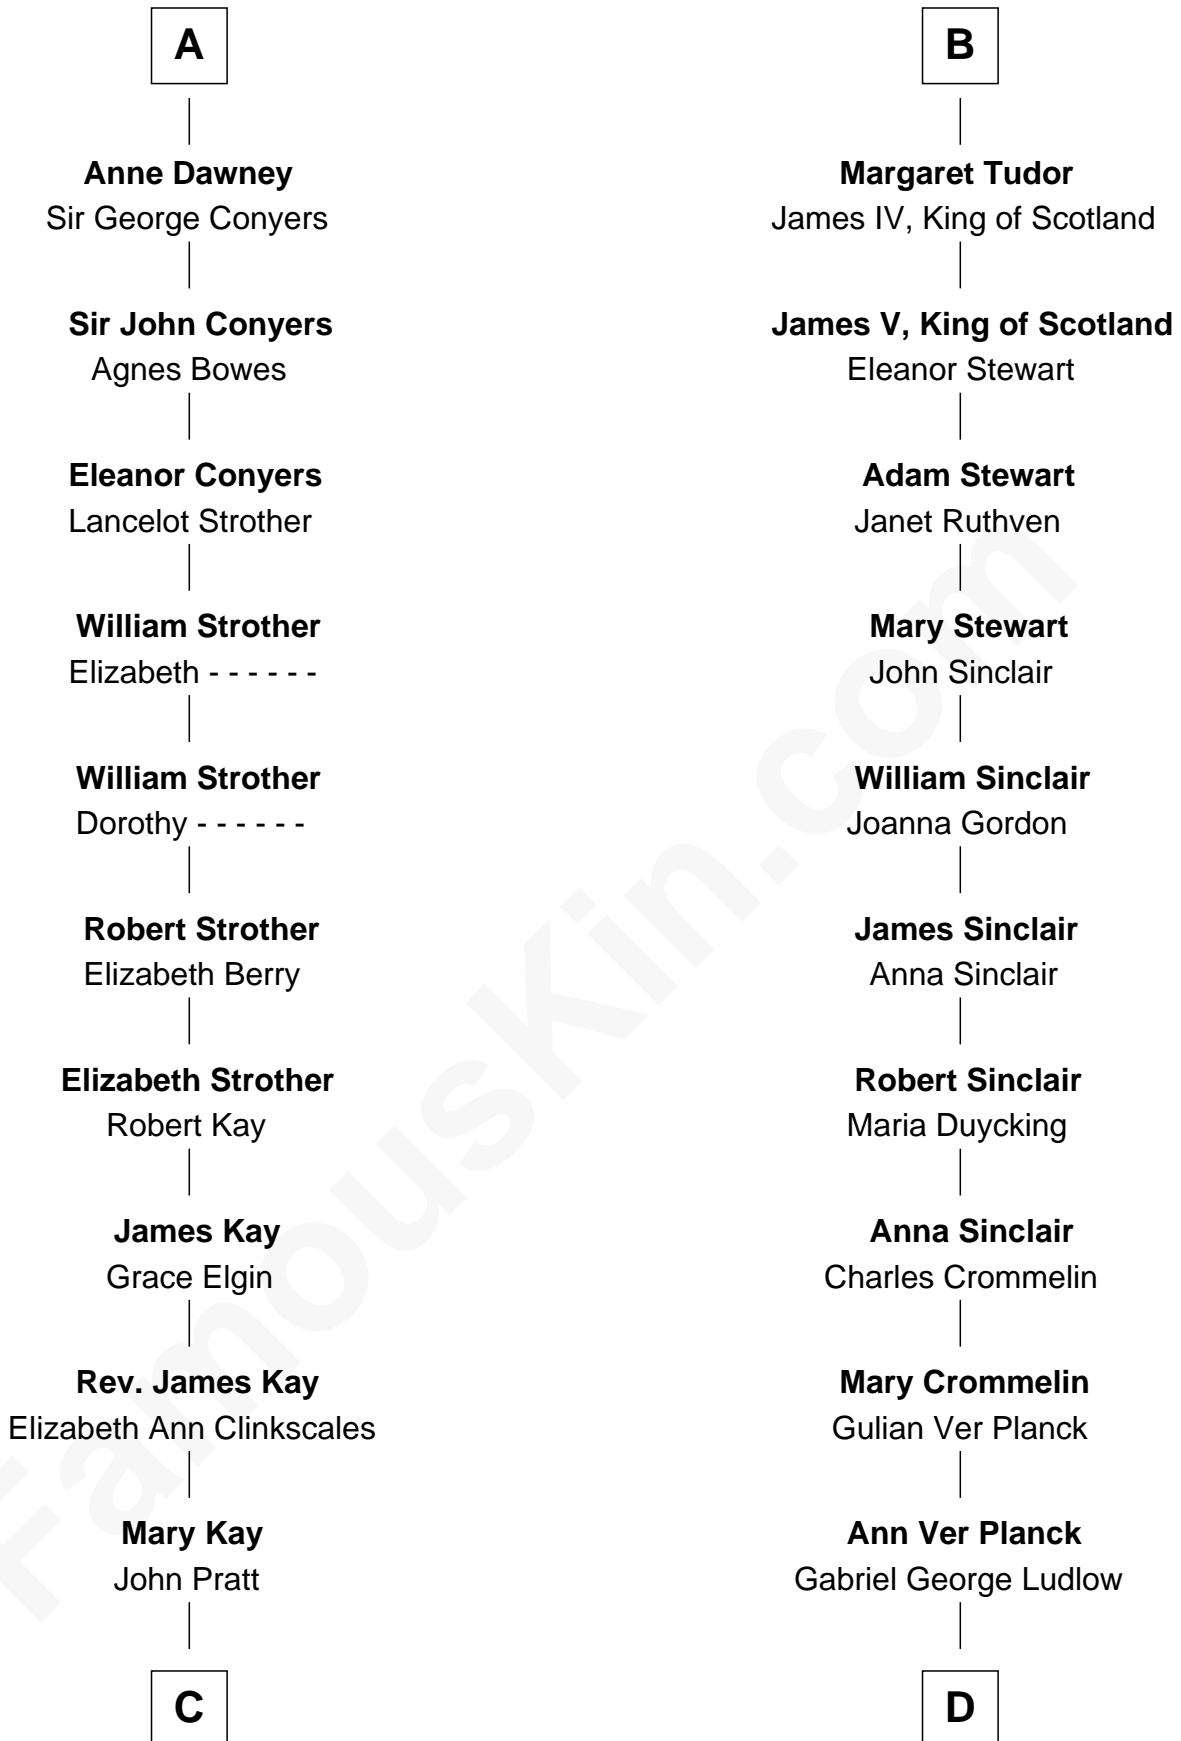

FamousKin.com Relationship Chart of

Jimmy Carter

39th U.S. President

20th cousin 1 time removed of

Eleanor Roosevelt

First Lady of President Franklin D. Roosevelt

C

James E. Pratt
Sophronia C. Cowan

Nina Pratt
William Archibald Carter

Earl Carter
Lillian Gordy

Jimmy Carter
39th U.S. President

D

Gabriel Ver Planck Ludlow
Elizabeth A. Hunter

Dr. Edward Hunter Ludlow
Elizabeth Livingston

Mary Livingston Ludlow
Valentine Gill Hall

Anna Rebecca Hall
Elliott Roosevelt

Eleanor Roosevelt
First Lady of Franklin Roosevelt

FamousKin.com