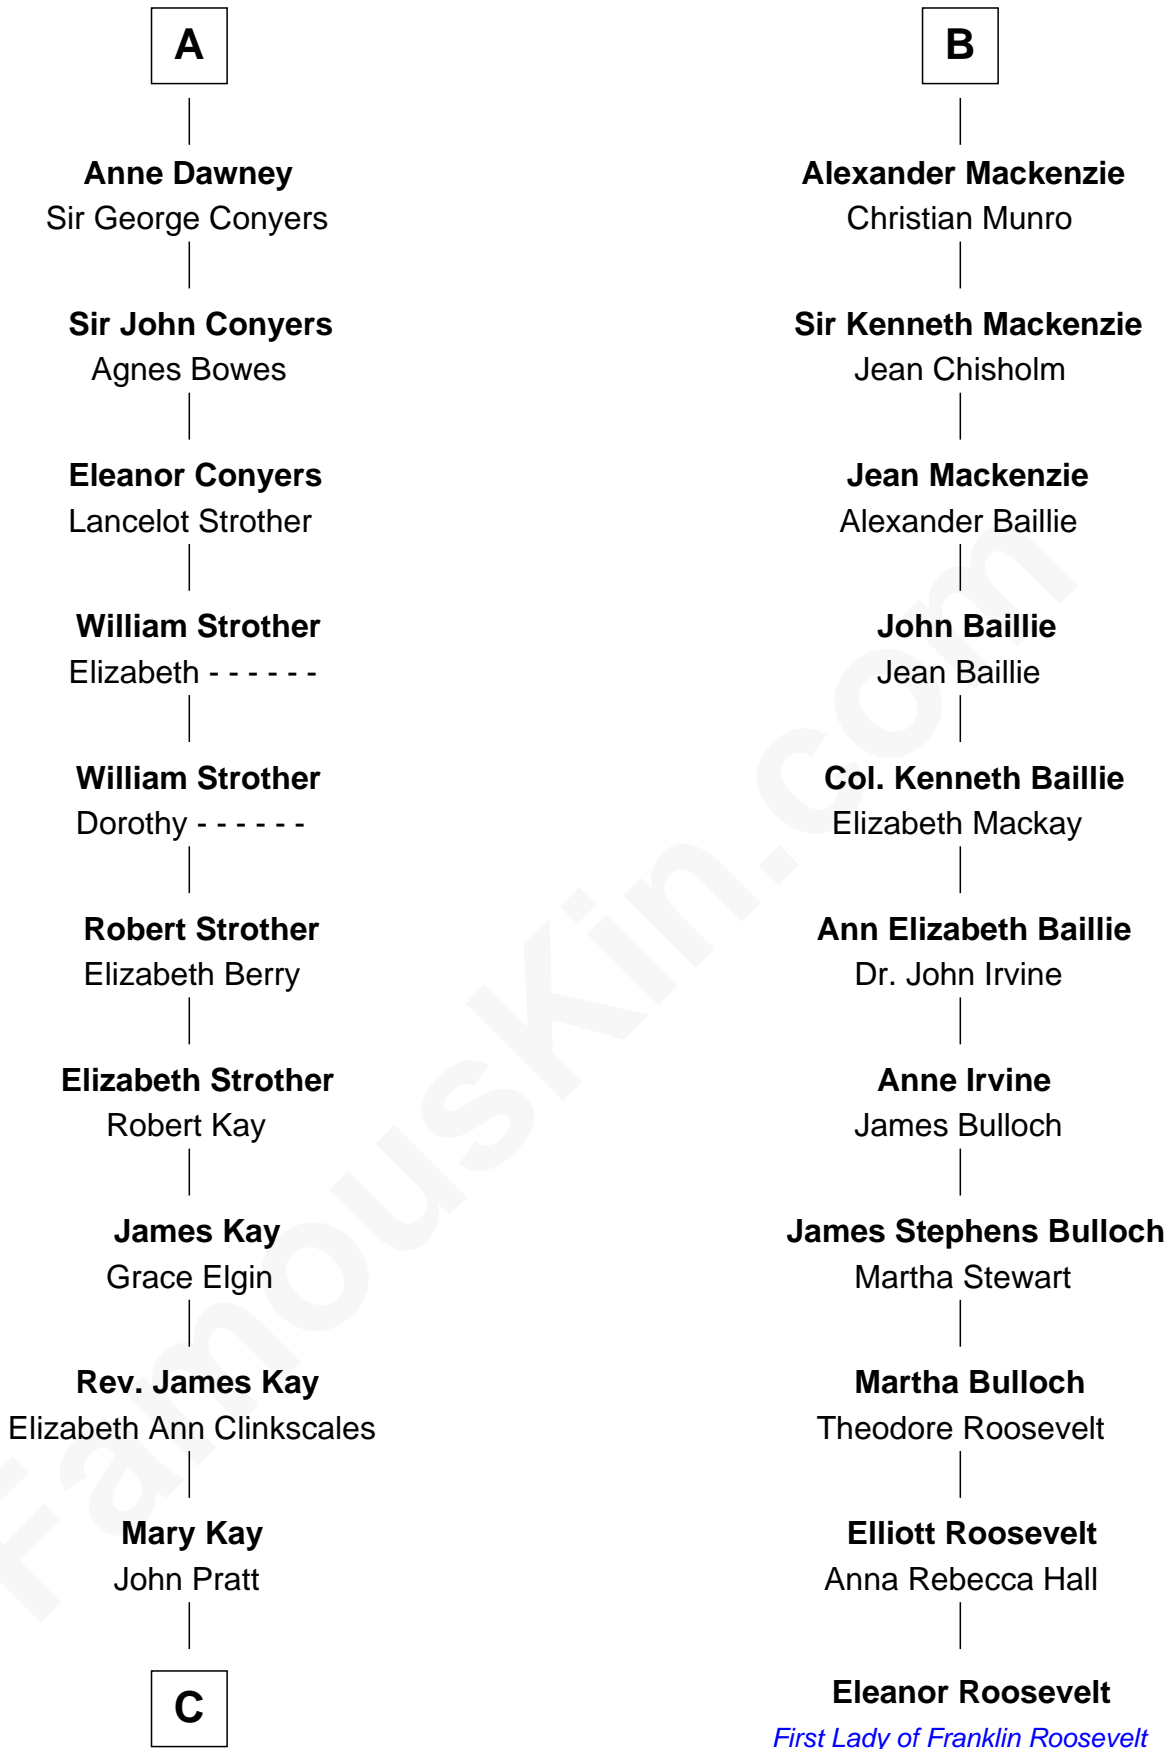

FamousKin.com Relationship Chart of

Jimmy Carter

39th U.S. President

17th cousin 3 times removed of

Eleanor Roosevelt

First Lady of President Franklin D. Roosevelt

Richard Fitzalan
Eleanor Plantagenet

C

—
James E. Pratt
Sophronia C. Cowan

—
Nina Pratt
William Archibald Carter

—
Earl Carter
Lillian Gordy

—
Jimmy Carter
39th U.S. President

FamousKin.com