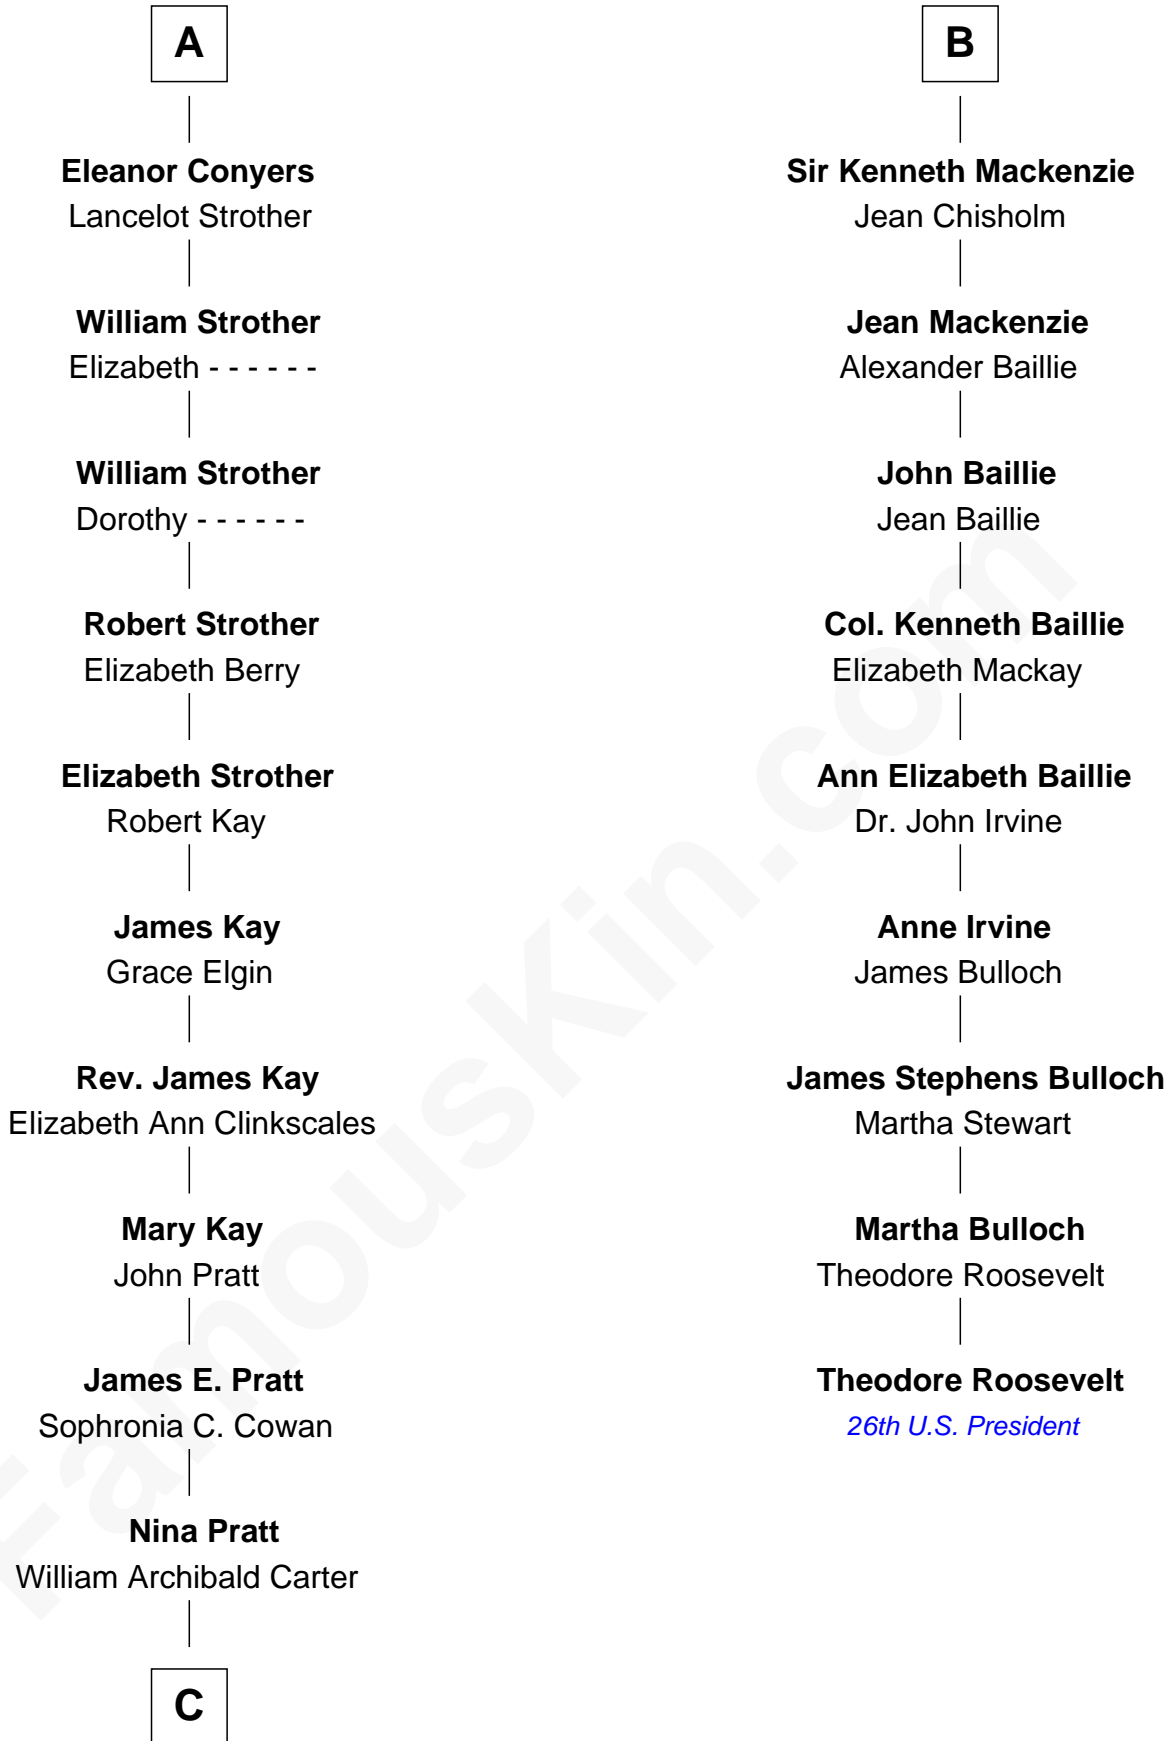

# FamousKin.com Relationship Chart of

**Jimmy Carter**

*39th U.S. President*

15th cousin 3 times removed of

**Theodore Roosevelt**

*26th U.S. President*

**John of Gaunt**

Katherine Roet

**C**

—  
**Earl Carter**  
Lillian Gordy

—  
**Jimmy Carter**  
*39th U.S. President*

FamousKin.com