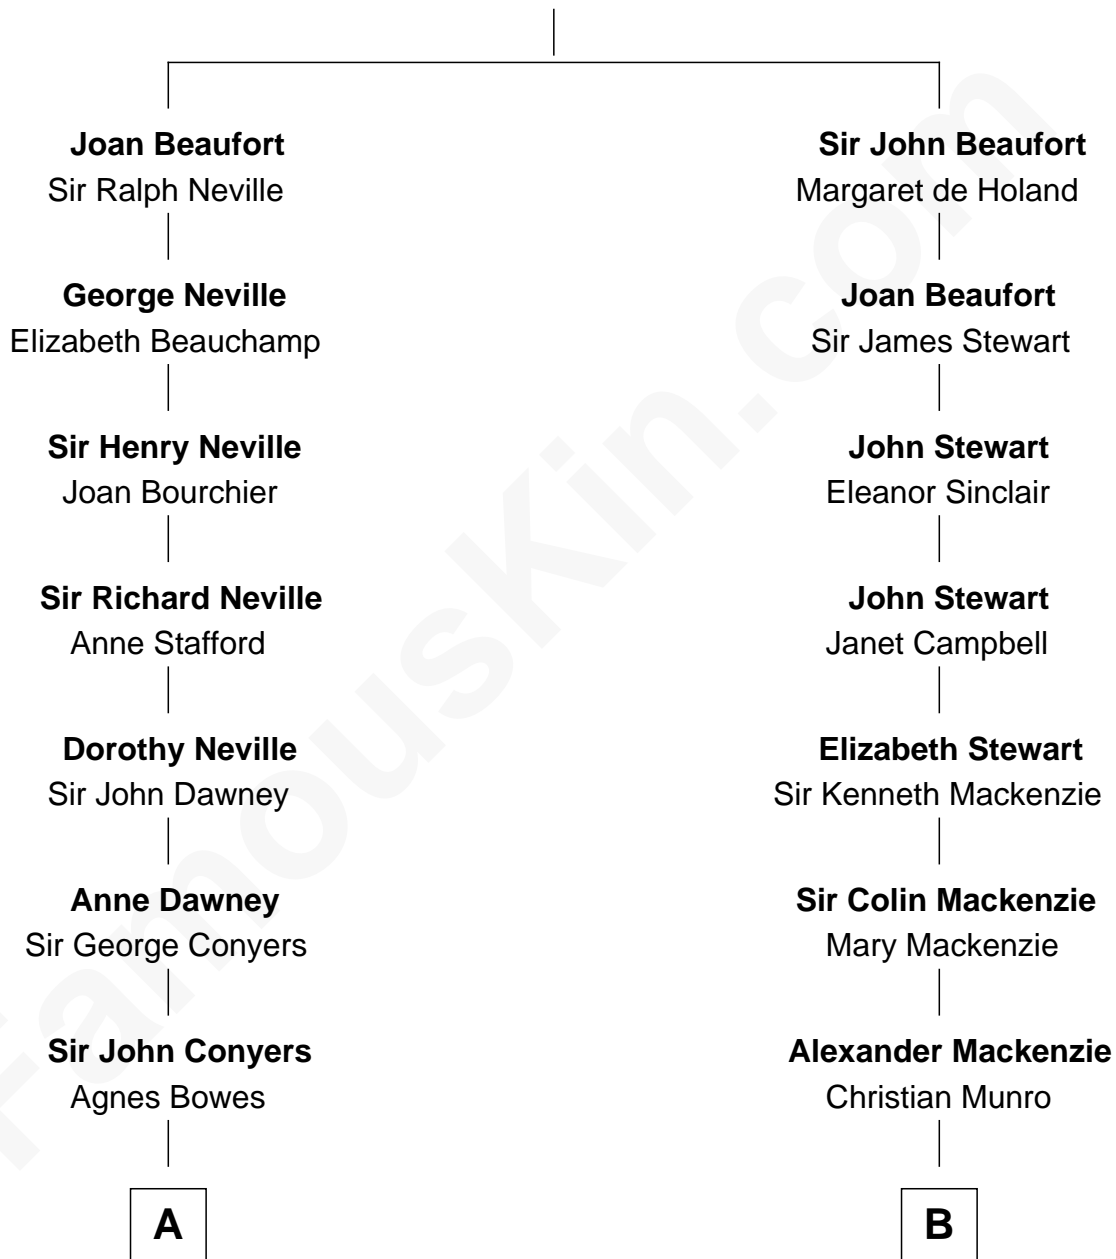

# FamousKin.com Relationship Chart of

**Jimmy Carter**

*39th U.S. President*

15th cousin 3 times removed of

**Theodore Roosevelt**

*26th U.S. President*

**John of Gaunt**

Katherine Roet

**C**

—  
**Earl Carter**  
Lillian Gordy

—  
**Jimmy Carter**  
*39th U.S. President*

FamousKin.com