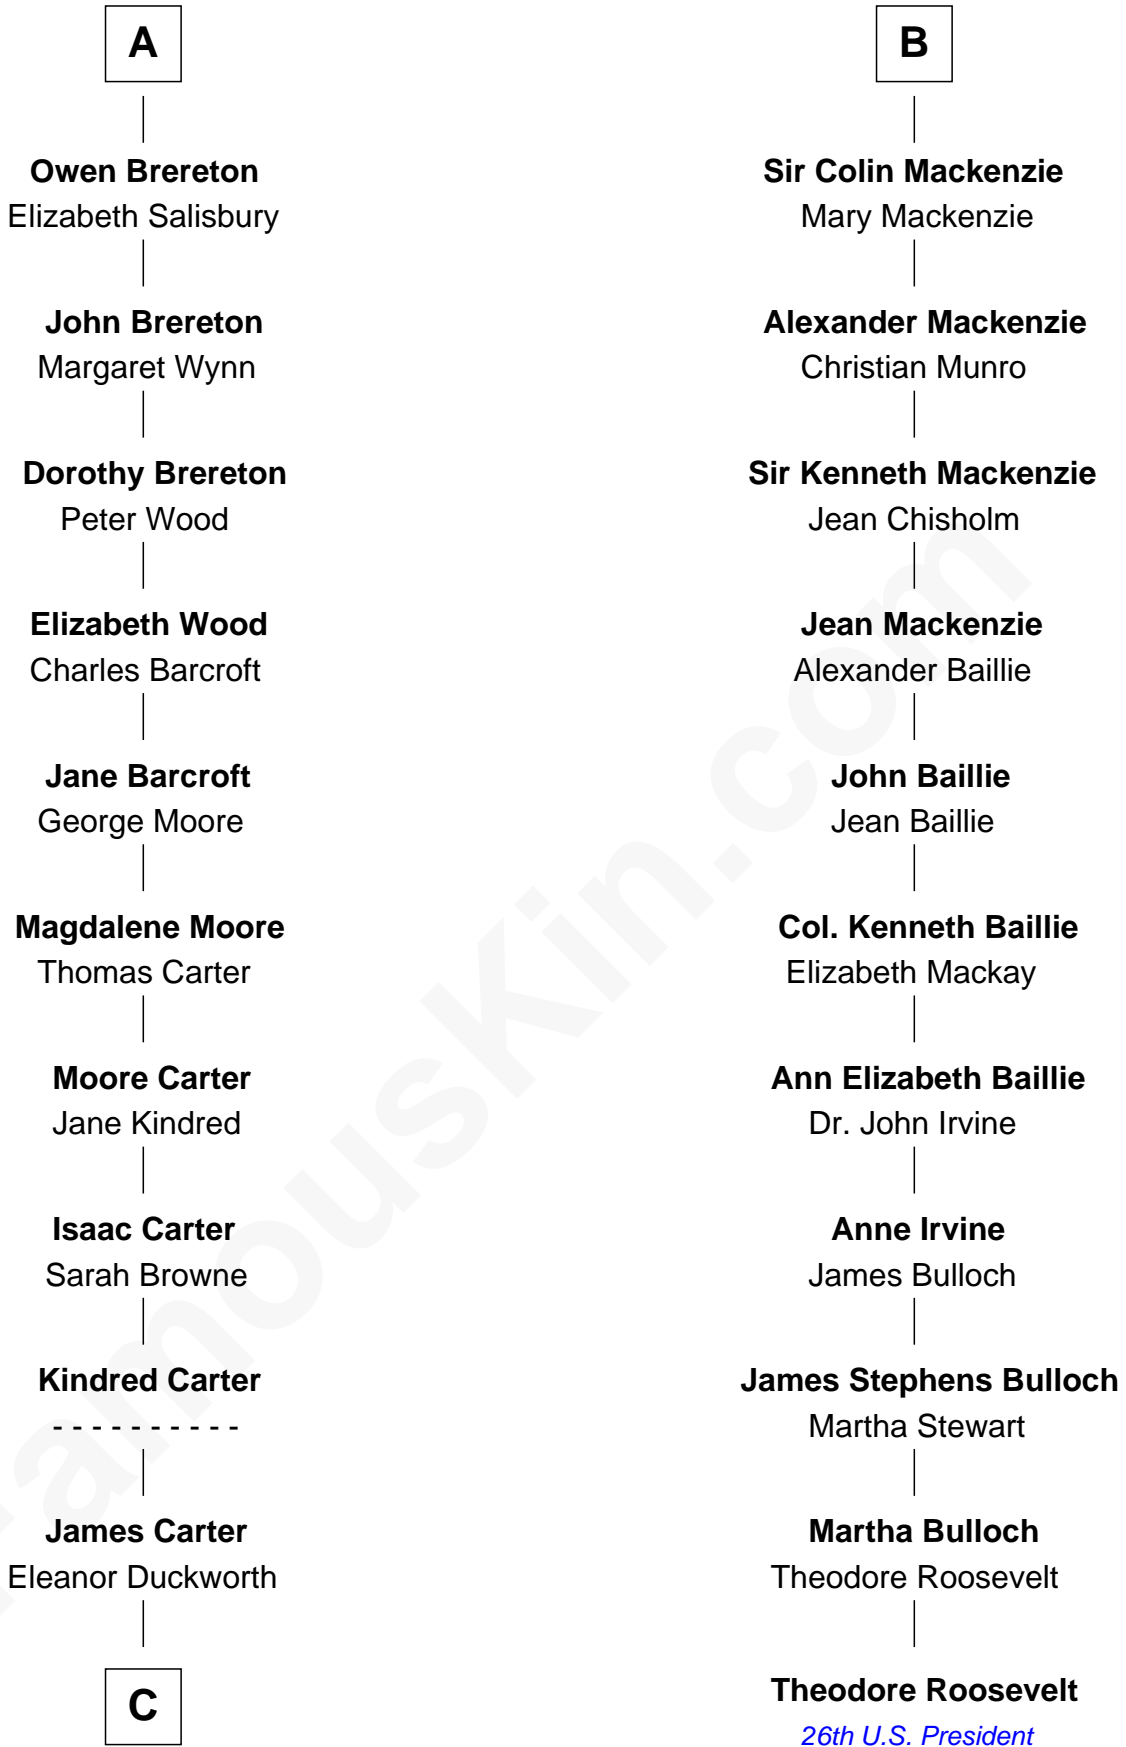

FamousKin.com Relationship Chart of

Jimmy Carter

39th U.S. President

17th cousin 4 times removed of

Theodore Roosevelt

26th U.S. President

Sir Robert de Holland

Maude la Zouche

Maude de Holland
Sir Thomas de Swinnerton

Sir Robert de Swinnerton
Elizabeth de Beke

Maud de Swinnerton
Sir William Ipstones

Alice Ipstones
Sir Randall Brereton

Sir William Brereton
Catherine Wylde

Edward Brereton
Elizabeth Roydon

John Brereton
Margaret Fychan

A

Thomas Holand
Joan Plantagenet

Sir Thomas de Holand
Alice Fitzalan

Margaret de Holand
Sir John Beaufort

Joan Beaufort
Sir James Stewart

John Stewart
Eleanor Sinclair

John Stewart
Janet Campbell

Elizabeth Stewart
Sir Kenneth Mackenzie

B

C

—
Wiley Carter

Ann Ansley

—
Littleberry Walker Carter

Mary Ann Diligent Seals

—
William Archibald Carter