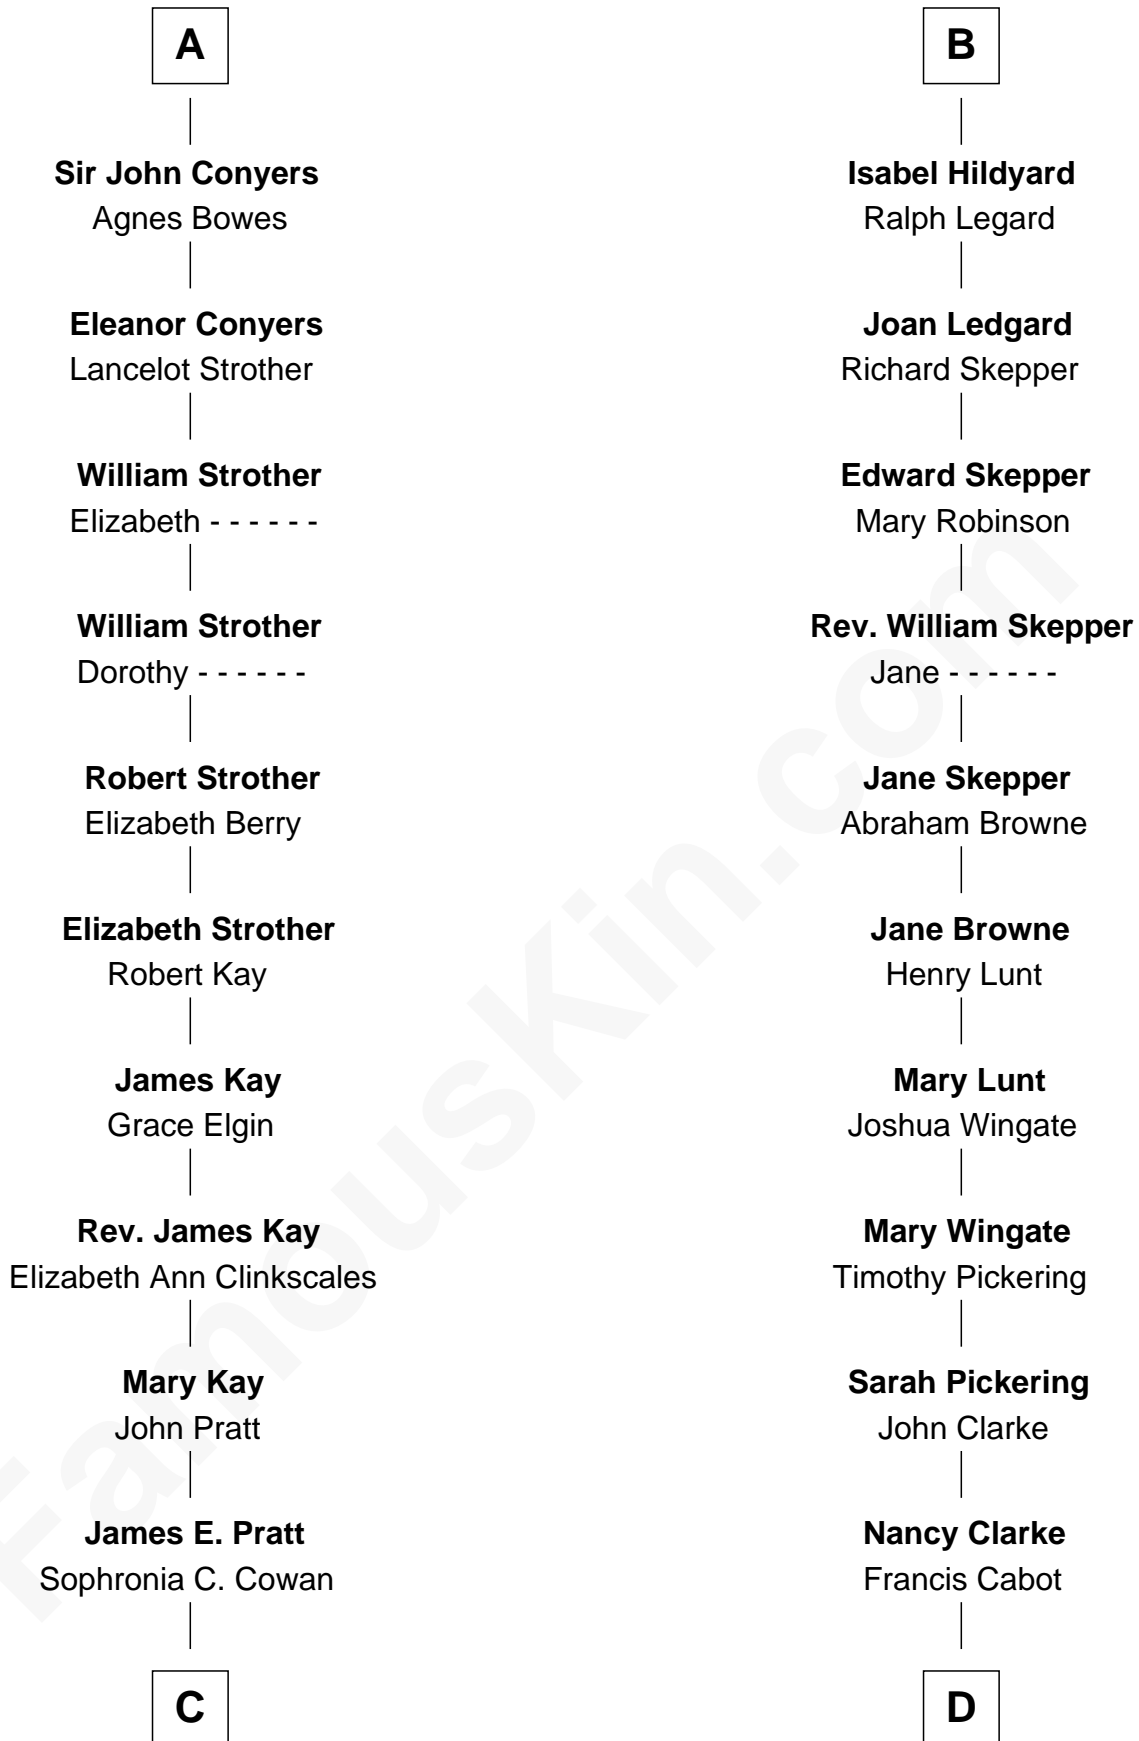

FamousKin.com Relationship Chart of

Jimmy Carter

39th U.S. President

19th cousin 1 time removed of

Alice (Lee) Roosevelt

First Wife of President Theodore Roosevelt

Edward III, King of England

Philippa of Hainault

C

Nina Pratt
William Archibald Carter

Earl Carter
Lillian Gordy

Jimmy Carter
39th U.S. President

D

Mary Ann Cabot
Nathaniel Cabot Lee

John Clarke Lee
Harriet Paine Rose

George Cabot Lee
Caroline Watts Haskell

Alice (Lee) Roosevelt
Wife of President Theodore Roosevelt

FamousKin.com