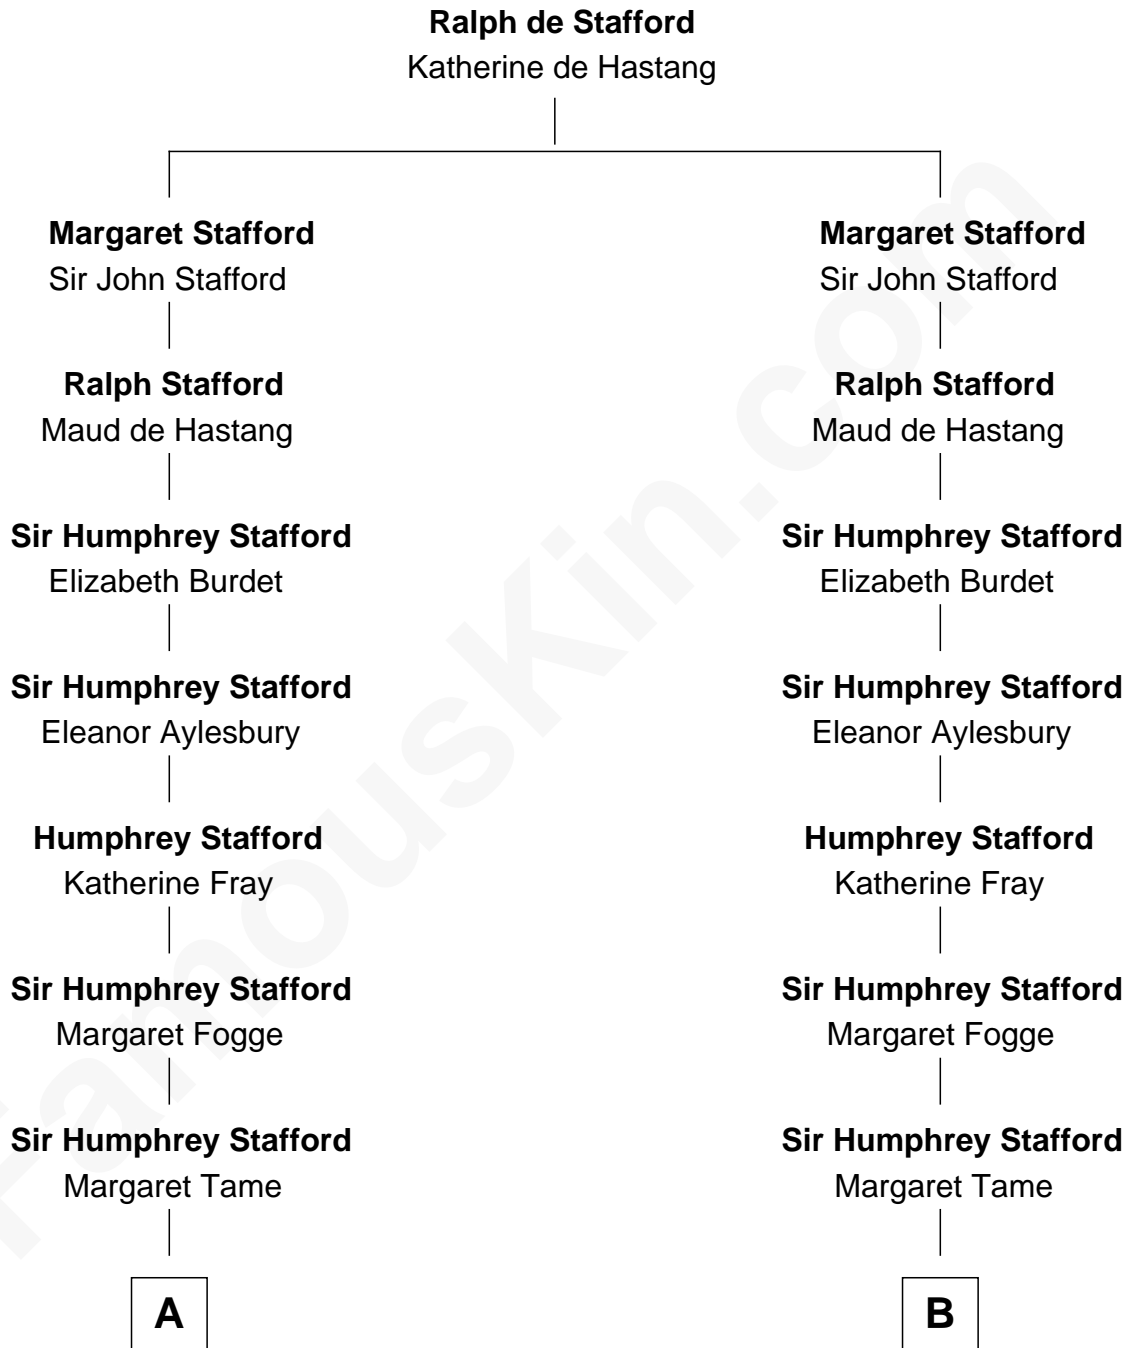

FamousKin.com Relationship Chart of

Jimmy Carter

39th U.S. President

18th cousin 1 time removed of

Alice (Lee) Roosevelt

First Wife of President Theodore Roosevelt

FamousKin.com