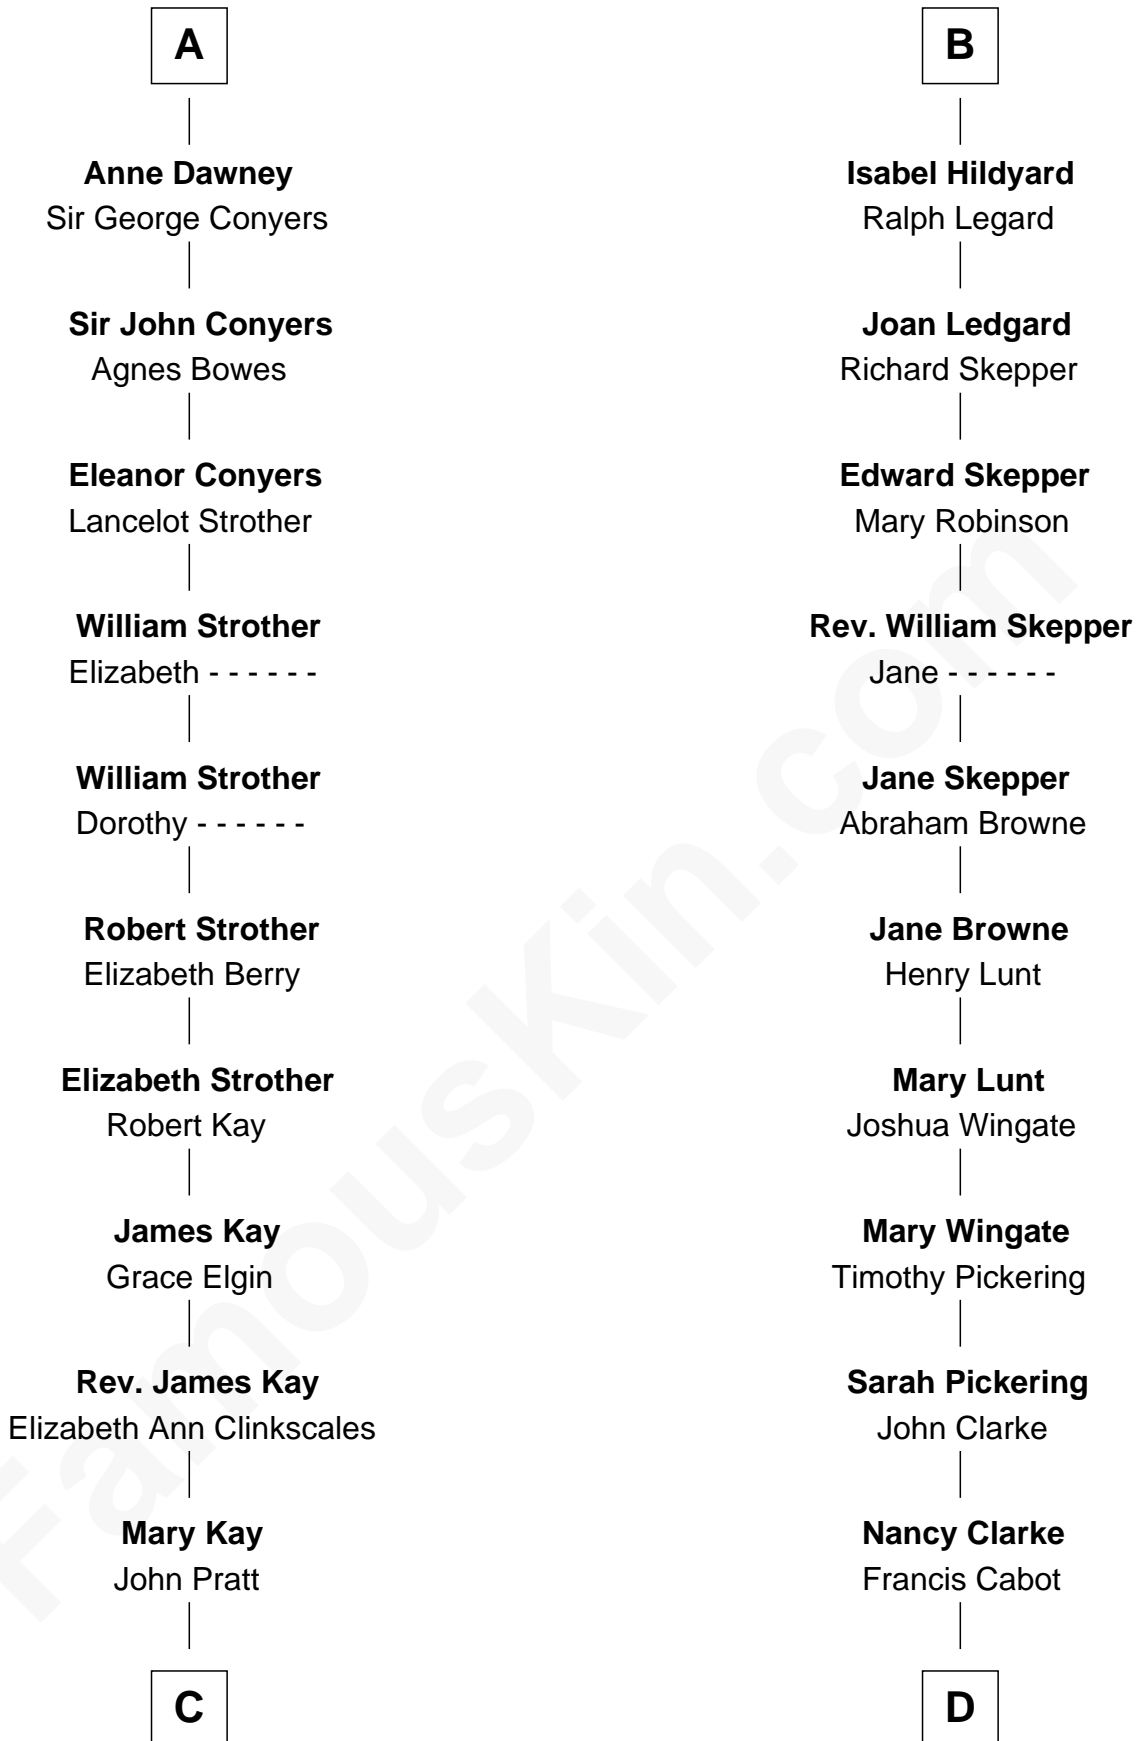

FamousKin.com Relationship Chart of

Jimmy Carter
39th U.S. President

20th cousin of

Alice (Lee) Roosevelt
First Wife of President Theodore Roosevelt

C

James E. Pratt
Sophronia C. Cowan

Nina Pratt
William Archibald Carter

Earl Carter
Lillian Gordy

Jimmy Carter
39th U.S. President

D

Mary Ann Cabot
Nathaniel Cabot Lee

John Clarke Lee
Harriet Paine Rose

George Cabot Lee
Caroline Watts Haskell

Alice (Lee) Roosevelt
Wife of President Theodore Roosevelt