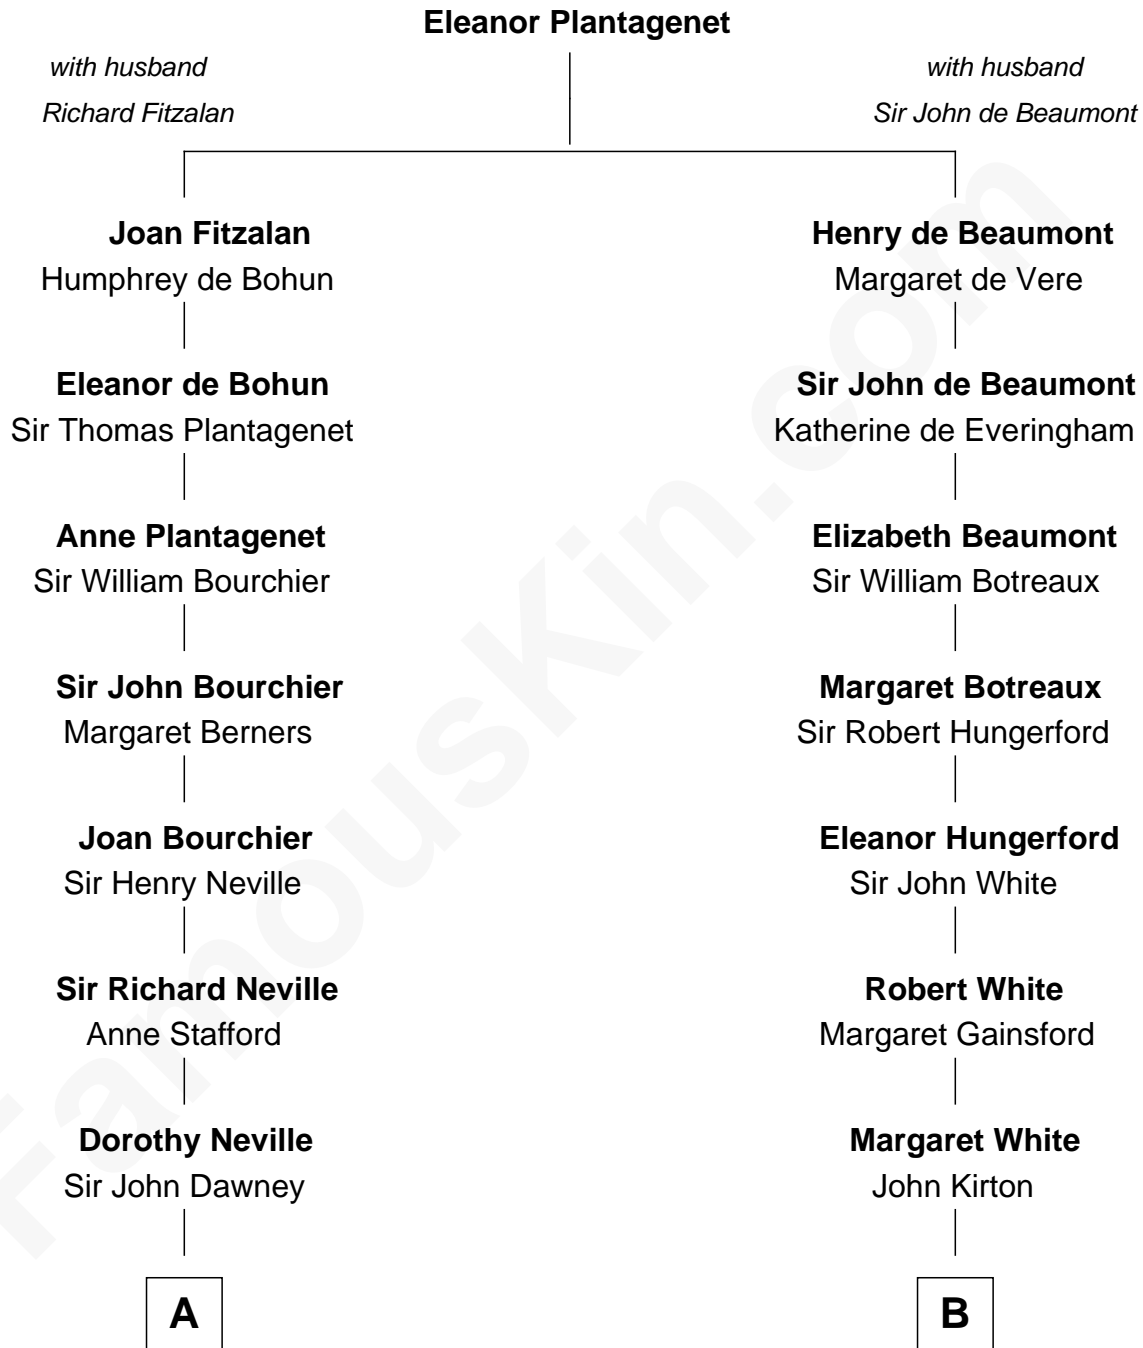

FamousKin.com Relationship Chart of

Jimmy Carter

39th U.S. President

19th cousin 1 time removed of

Alice (Lee) Roosevelt

First Wife of President Theodore Roosevelt

C

James E. Pratt
Sophronia C. Cowan

Nina Pratt
William Archibald Carter

Earl Carter
Lillian Gordy

Jimmy Carter
39th U.S. President

D

Harriet Paine Rose
John Clarke Lee

George Cabot Lee
Caroline Watts Haskell

Alice (Lee) Roosevelt
Wife of President Theodore Roosevelt