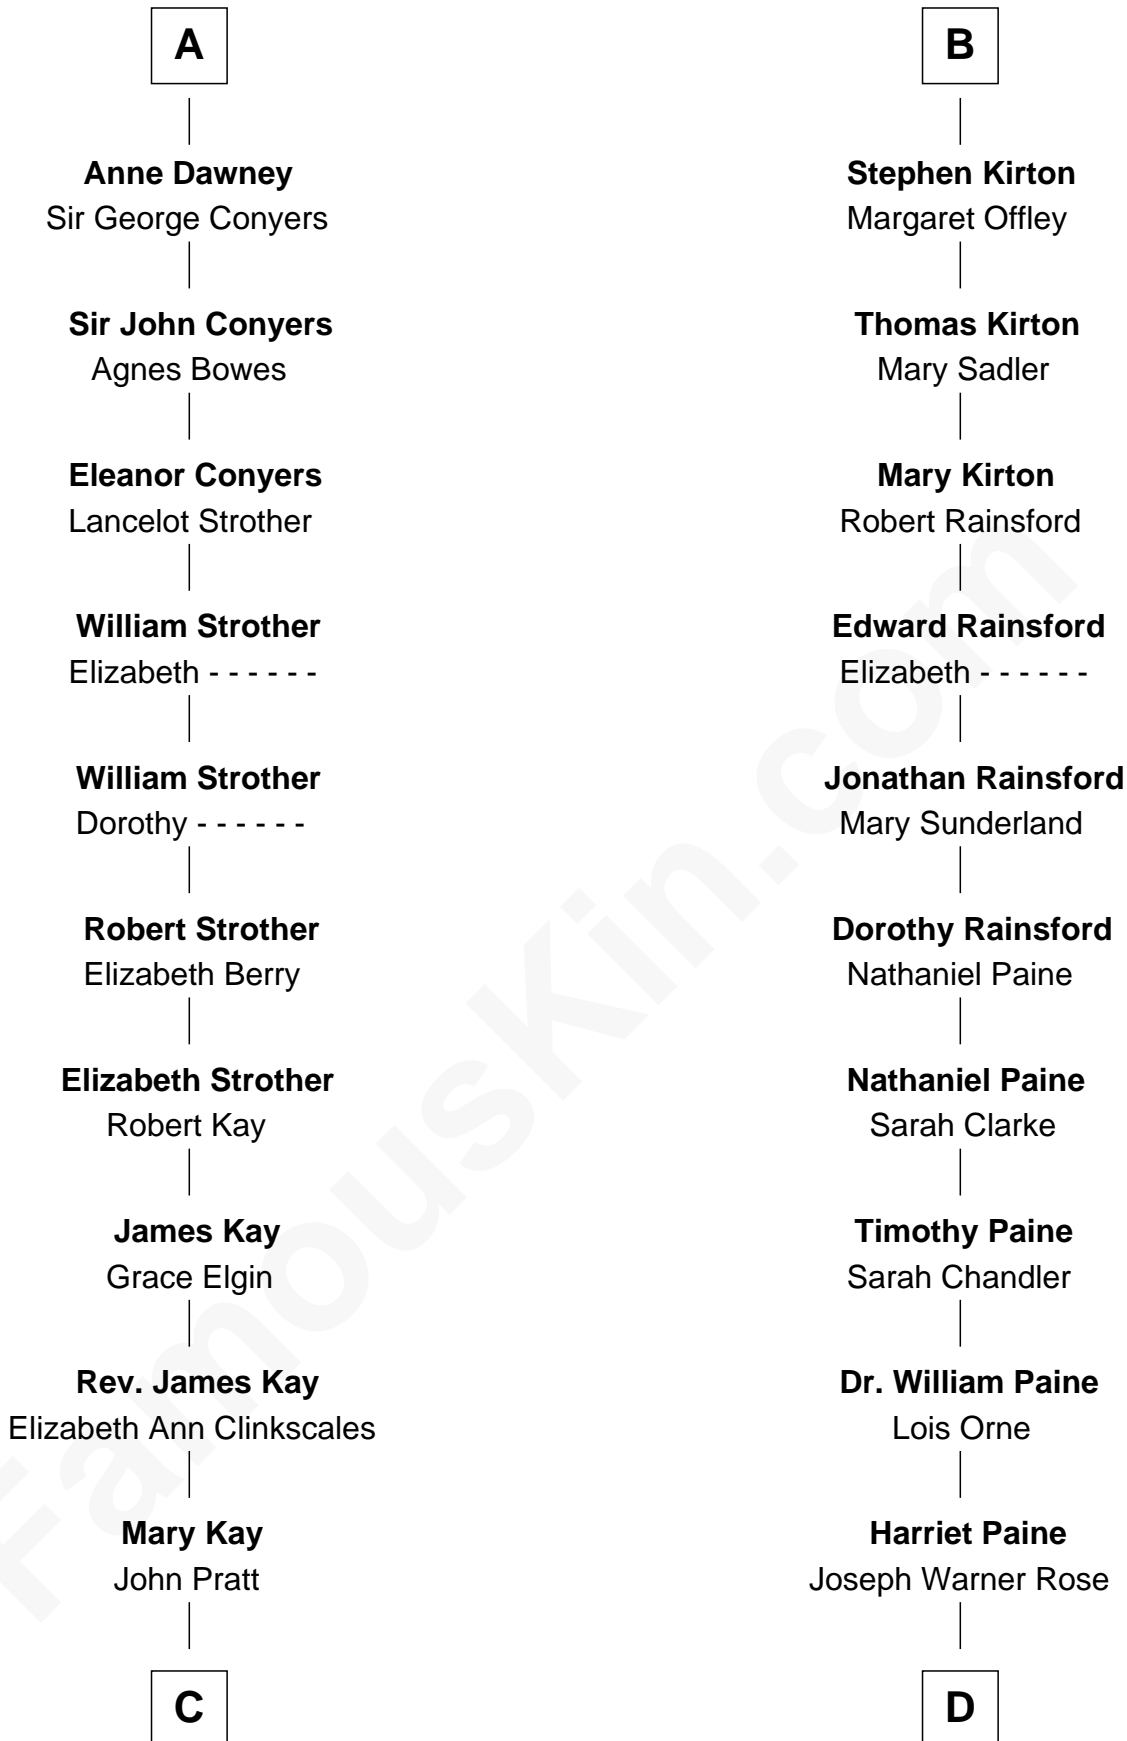

FamousKin.com Relationship Chart of

Jimmy Carter

39th U.S. President

19th cousin 1 time removed of

Alice (Lee) Roosevelt

First Wife of President Theodore Roosevelt

C

James E. Pratt
Sophronia C. Cowan

Nina Pratt
William Archibald Carter

Earl Carter
Lillian Gordy

Jimmy Carter
39th U.S. President

D

Harriet Paine Rose
John Clarke Lee

George Cabot Lee
Caroline Watts Haskell

Alice (Lee) Roosevelt
Wife of President Theodore Roosevelt