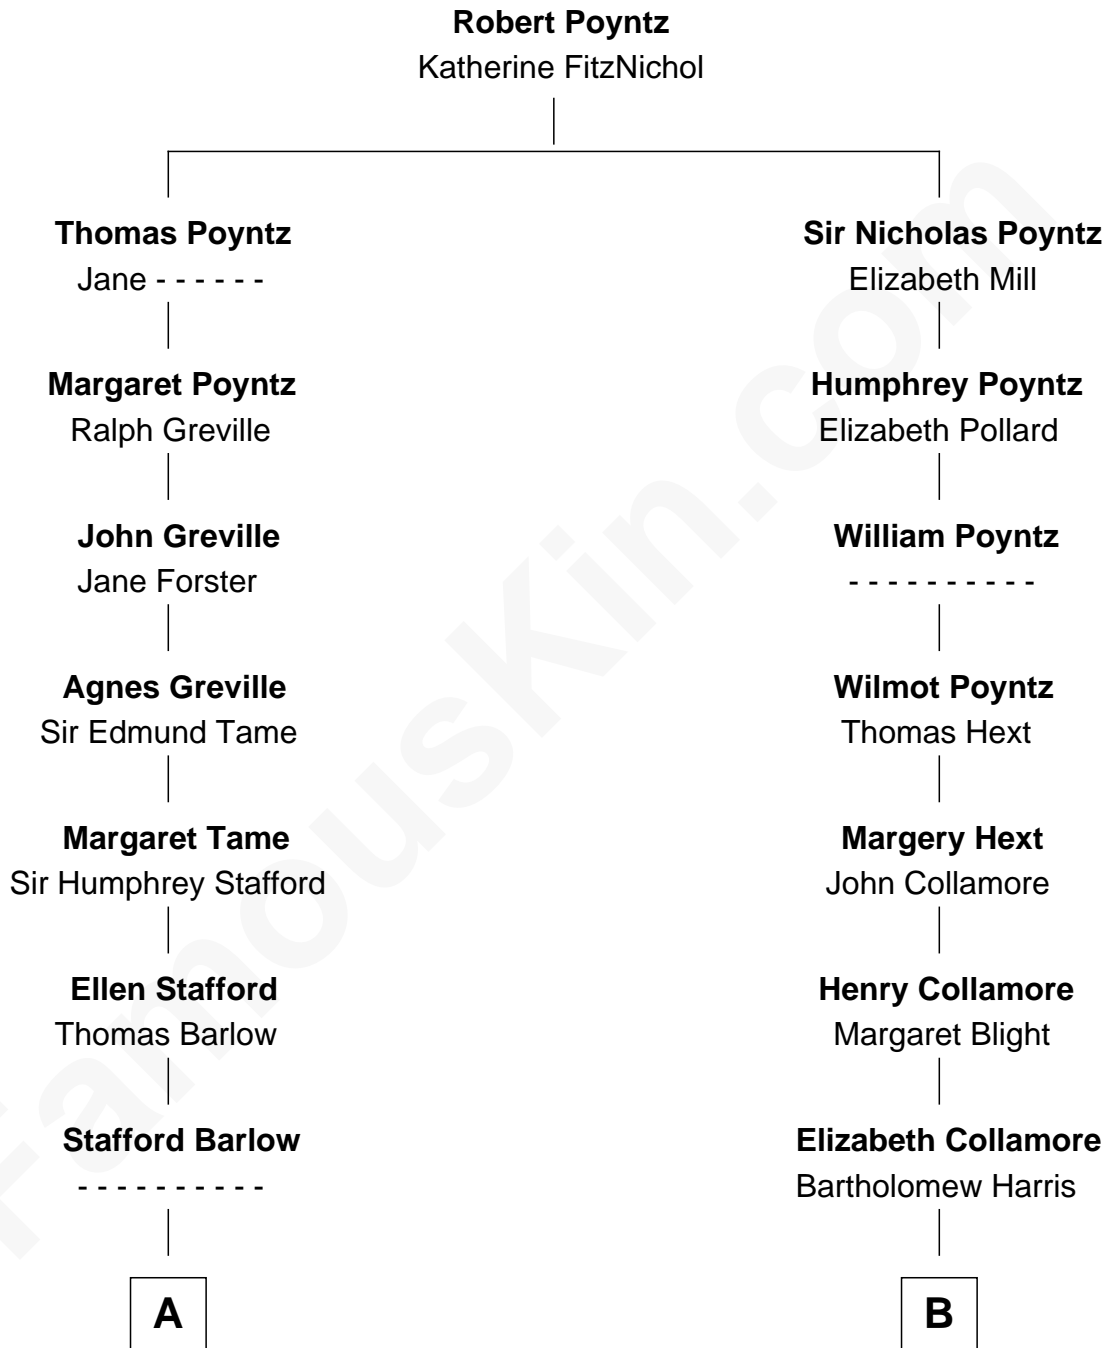

FamousKin.com Relationship Chart of

Jimmy Carter
39th U.S. President

15th cousin 2 times removed of

Edith (Carow) Roosevelt
First Lady of President Theodore Roosevelt

A

Audrey Barlow

William Almy

Christopher Almy

Elizabeth Cornell

Elizabeth Almy

Lewis Morris

Richard Morris

Mary Porter

Job Morris

Mary Ansley

Lydia Morris

Abel Ansley

Ann Ansley

Wiley Carter

Littleberry Walker Carter

Mary Ann Diligent Seals

William Archibald Carter

Nina Pratt

Earl Carter