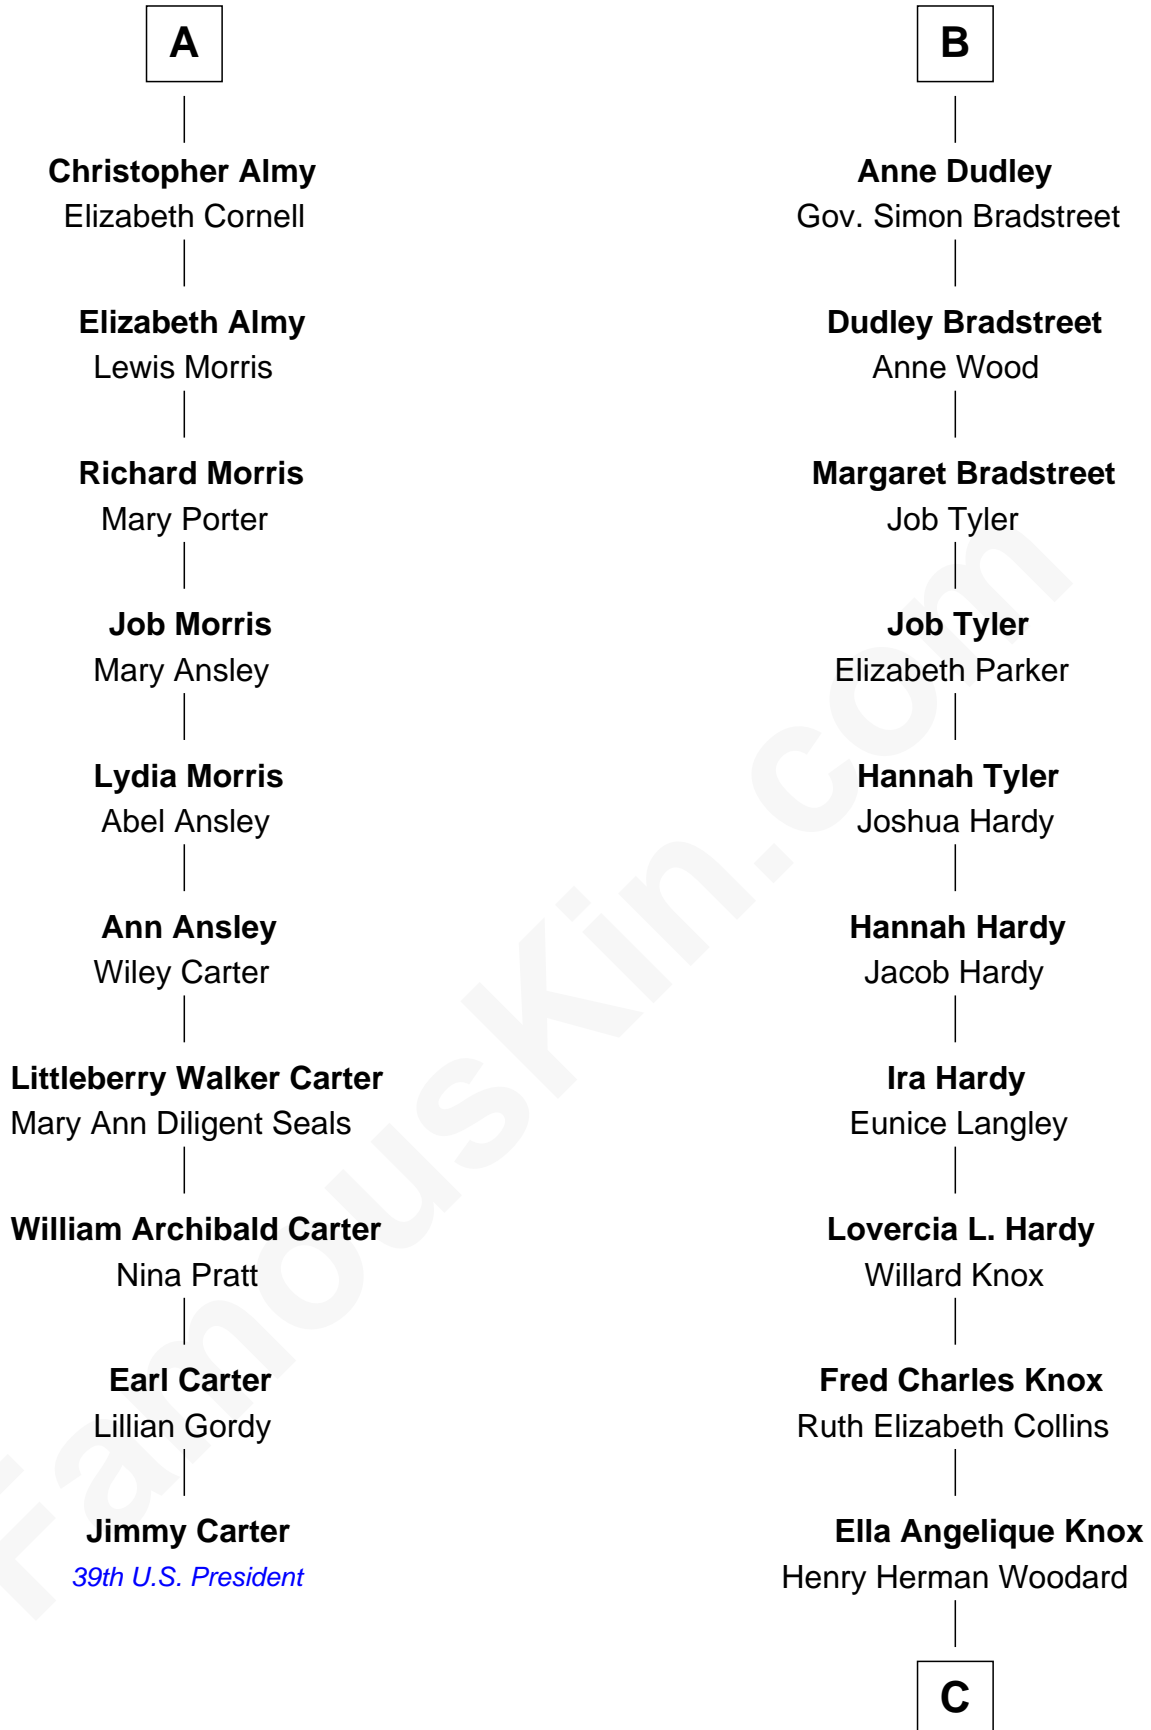

FamousKin.com Relationship Chart of

Jimmy Carter

39th U.S. President

16th cousin 2 times removed of

James Taylor

Singer-Songwriter

Richard Woodville

Joan Bedlisgate

C

Gertrude Arline Woodard

Dr. Isaac Montrose Taylor

James Taylor

Singer-Songwriter

FamousKin.com