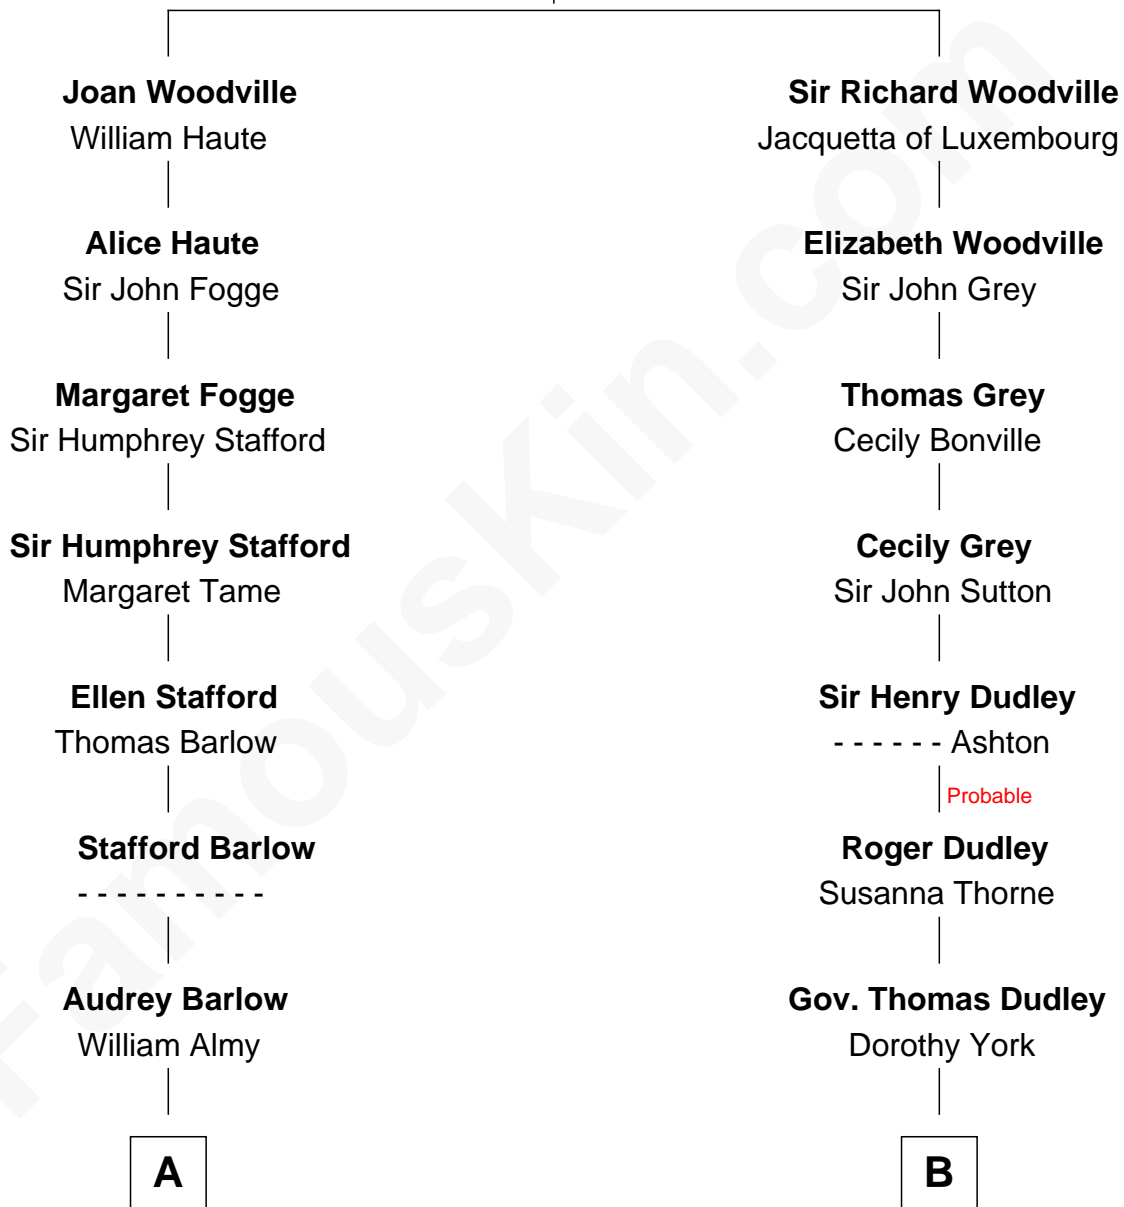

FamousKin.com Relationship Chart of

Jimmy Carter

39th U.S. President

16th cousin 2 times removed of

James Taylor

Singer-Songwriter

Richard Woodville

Joan Bedlisgate

C

Gertrude Arline Woodard

Dr. Isaac Montrose Taylor

James Taylor

Singer-Songwriter

FamousKin.com