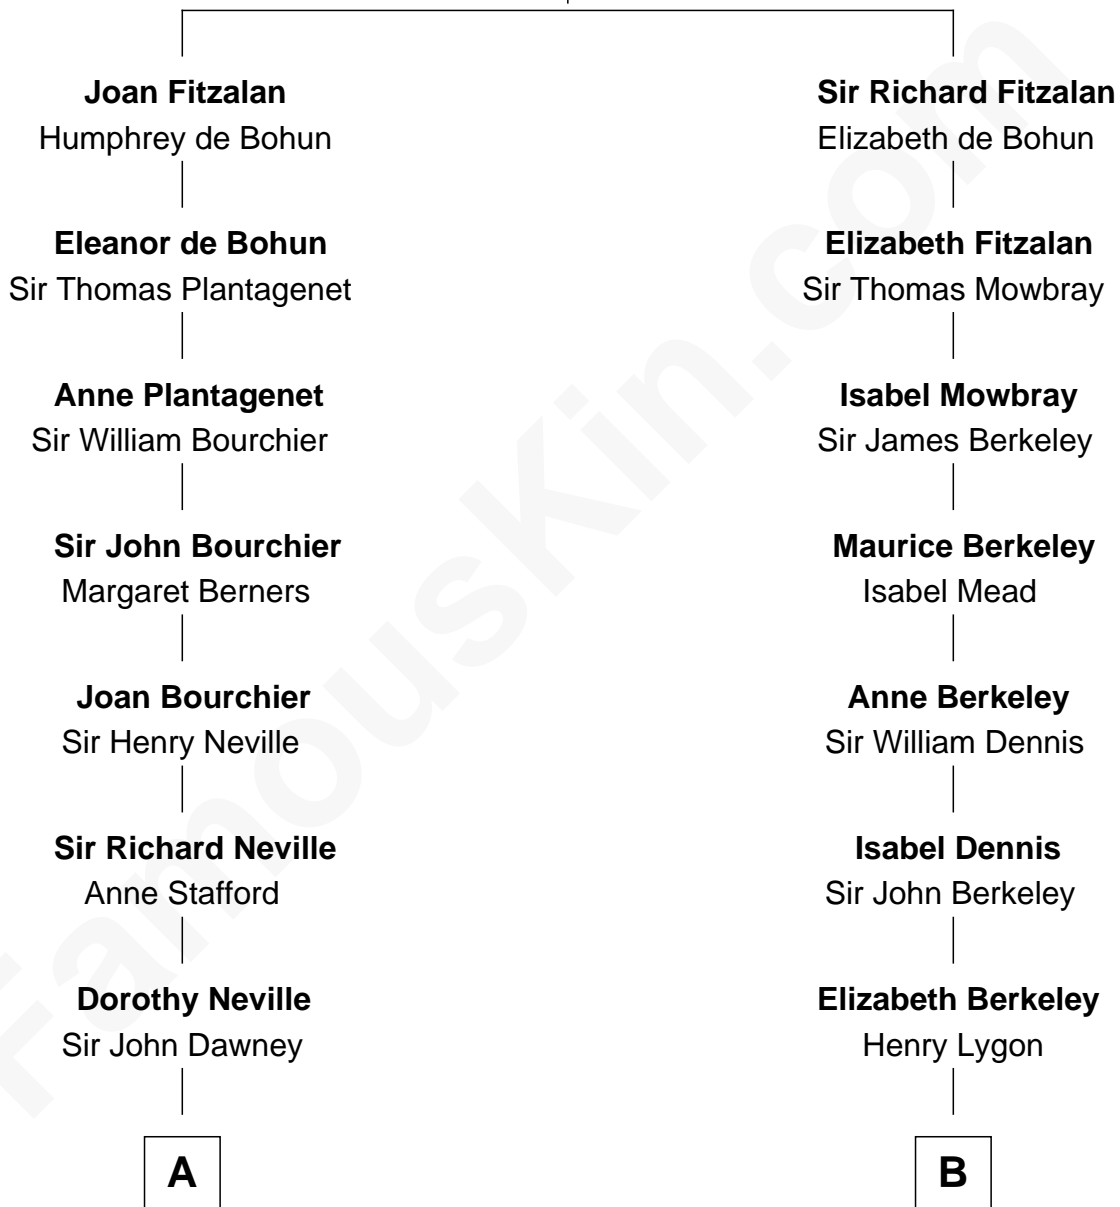

FamousKin.com Relationship Chart of

Jimmy Carter
39th U.S. President

20th cousin of

James Taylor
Singer-Songwriter

Richard Fitzalan
Eleanor Plantagenet

C

James E. Pratt
Sophronia C. Cowan

Nina Pratt
William Archibald Carter

Earl Carter
Lillian Gordy

Jimmy Carter
39th U.S. President

D

Emily Roxanna Leonard
Stanford Lyman Haynes

Theodosia Haynes
Alexander Taylor

Dr. Isaac Montrose Taylor
Gertrude Arline Woodard

James Taylor
Singer-Songwriter