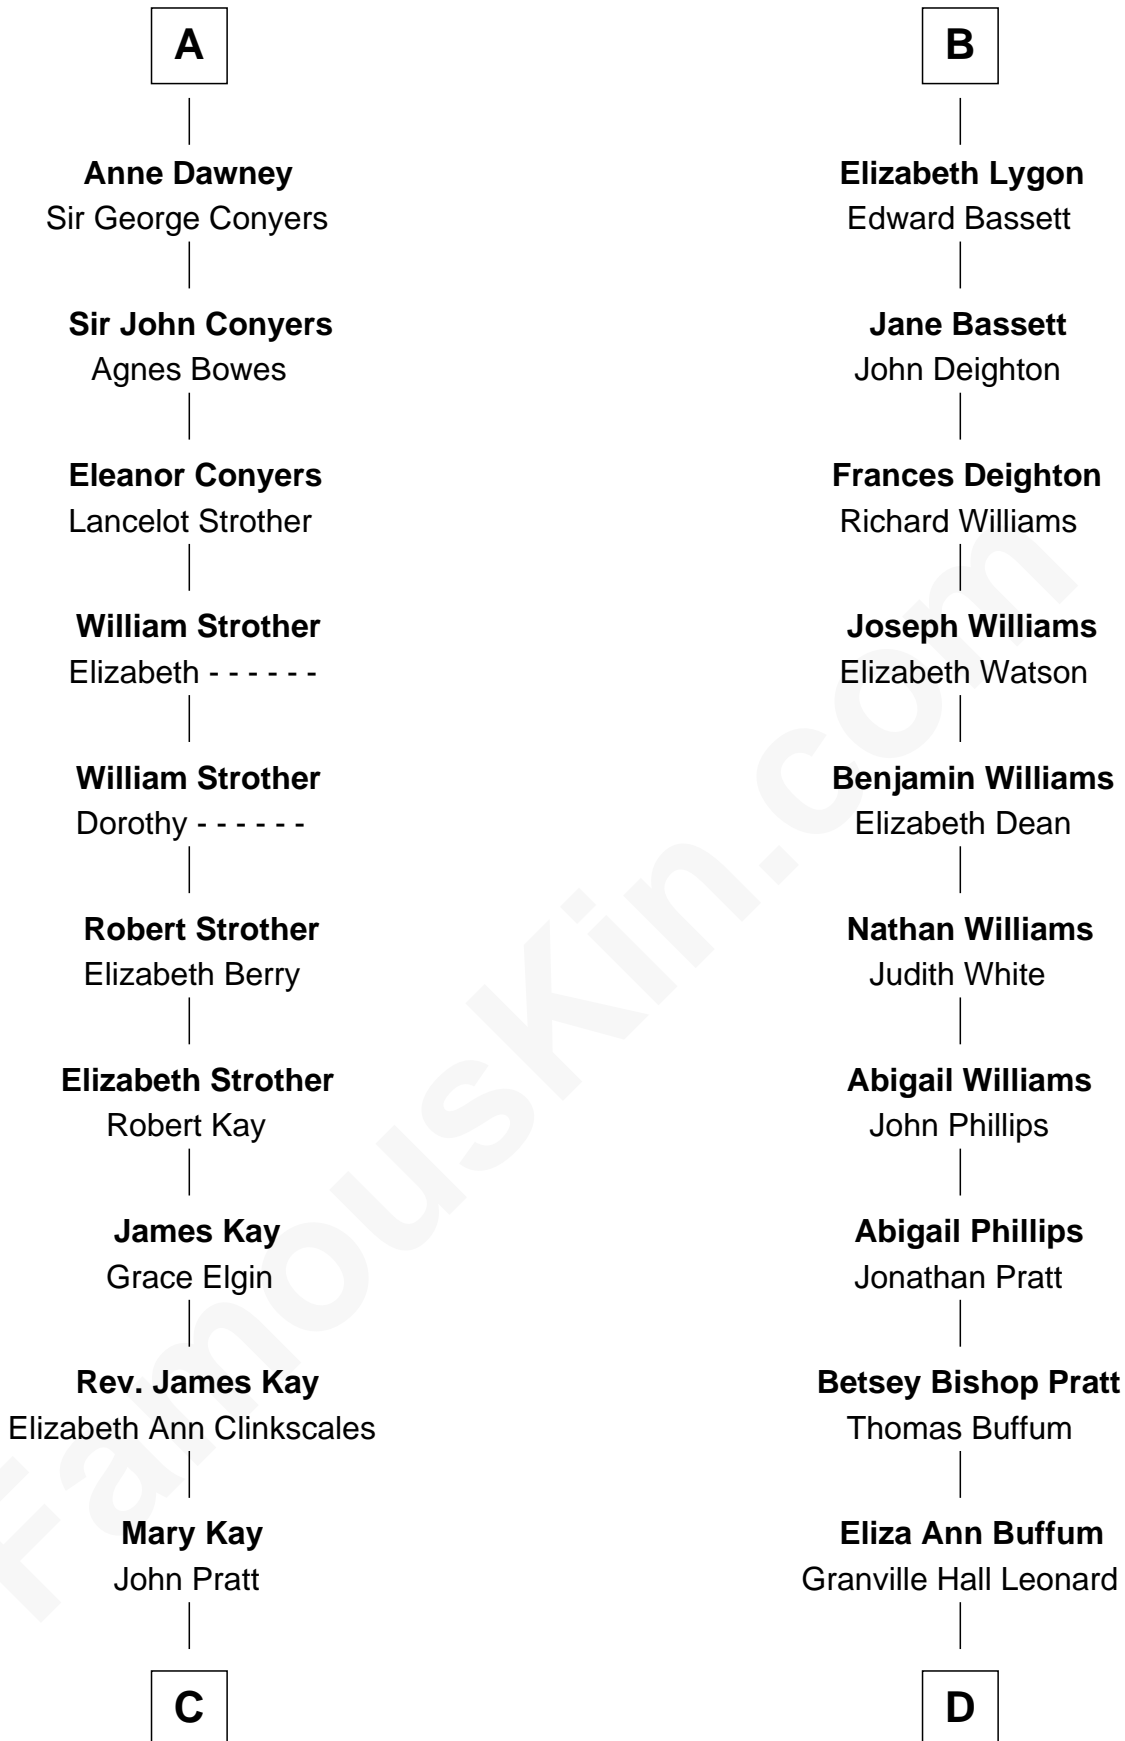

FamousKin.com Relationship Chart of

Jimmy Carter
39th U.S. President

20th cousin of

James Taylor
Singer-Songwriter

Richard Fitzalan
Eleanor Plantagenet

C

James E. Pratt
Sophronia C. Cowan

Nina Pratt
William Archibald Carter

Earl Carter
Lillian Gordy

Jimmy Carter
39th U.S. President

D

Emily Roxanna Leonard
Stanford Lyman Haynes

Theodosia Haynes
Alexander Taylor

Dr. Isaac Montrose Taylor
Gertrude Arline Woodard

James Taylor
Singer-Songwriter