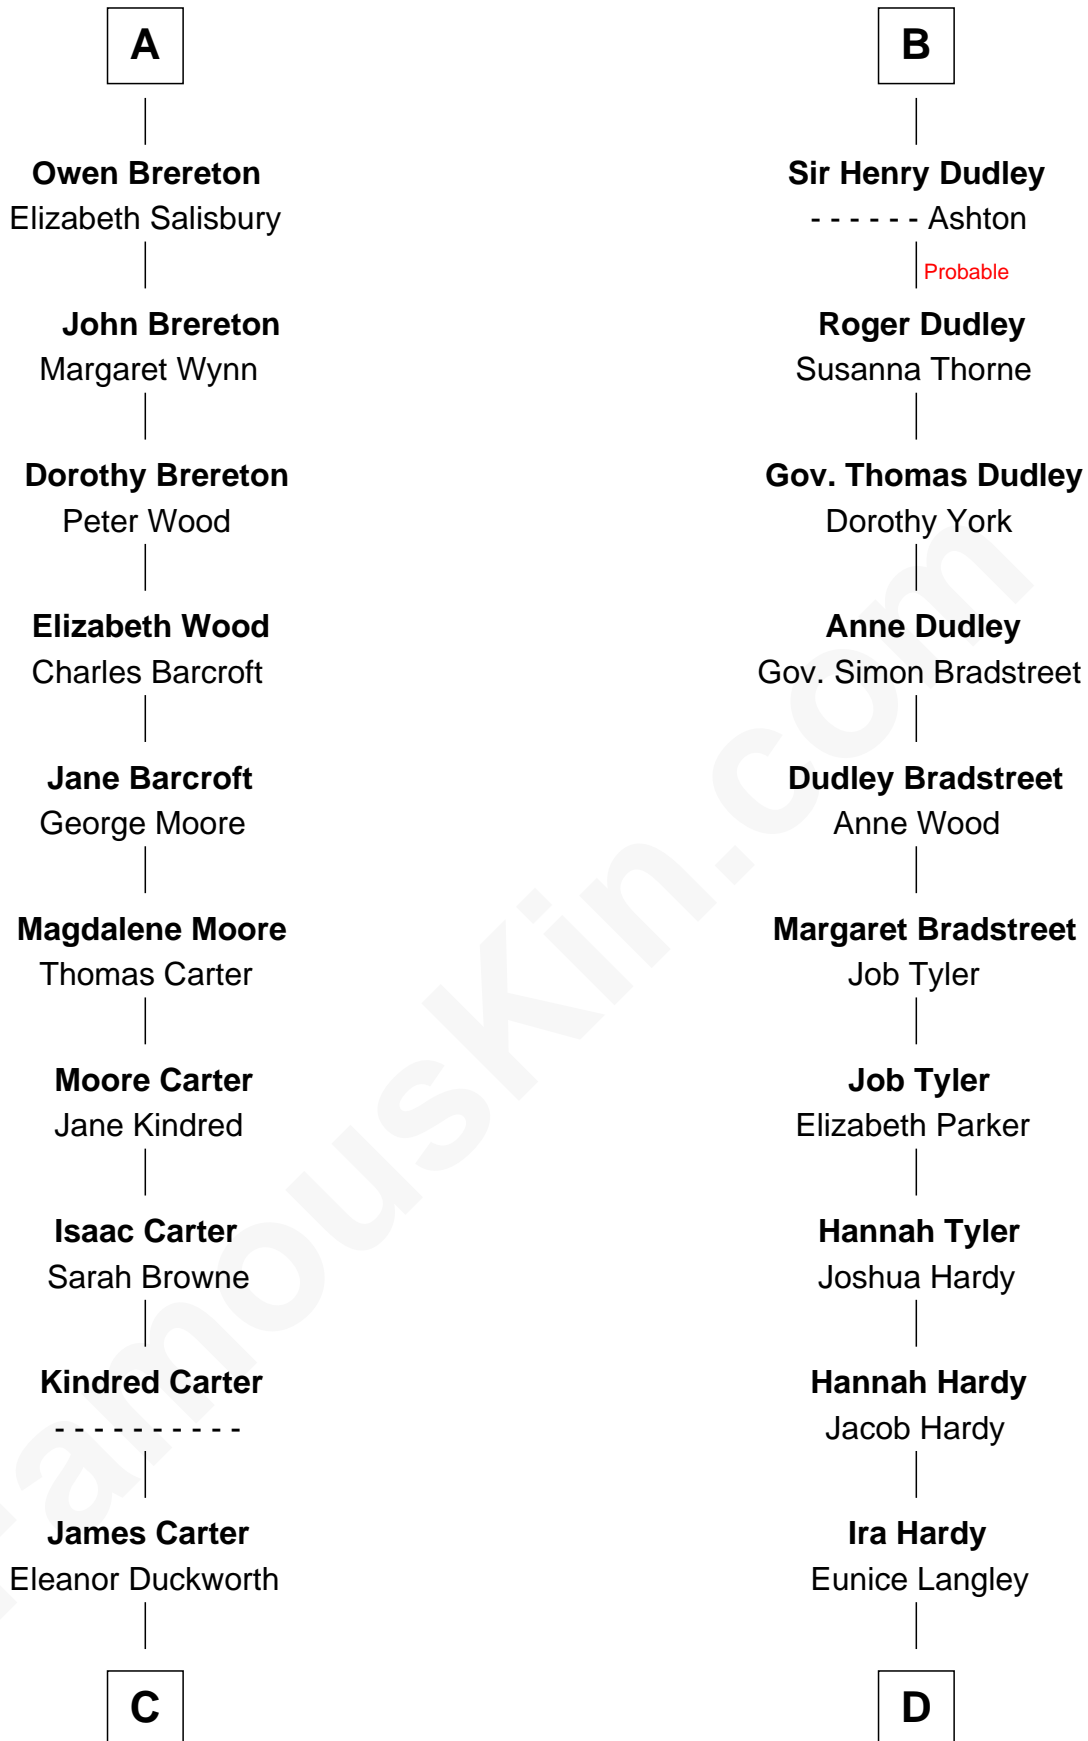

FamousKin.com Relationship Chart of

Jimmy Carter
39th U.S. President

21st cousin of

James Taylor
Singer-Songwriter

Sir Robert de Holland
Maude la Zouche

Maude de Holland
Sir Thomas de Swinnerton

Thomas Holand
Joan Plantagenet

Sir Robert de Swinnerton
Elizabeth de Beke

Sir Thomas de Holand
Alice Fitzalan

Maud de Swinnerton
Sir William Ipstones

Eleanor Holand
Edward Cherleton

Alice Ipstones
Sir Randall Brereton

Joyce Cherleton
Sir John Tiptoft

Sir William Brereton
Catherine Wylde

Joyce Tiptoft
Sir Edmund Sutton

Edward Brereton
Elizabeth Roydon

Sir Edward Sutton
Cecily Willoughby

John Brereton
Margaret Fychan

Sir John Sutton
Cecily Grey

A

B

C

Wiley Carter

Ann Ansley

Littleberry Walker Carter

Mary Ann Diligent Seals

William Archibald Carter

Nina Pratt

Earl Carter