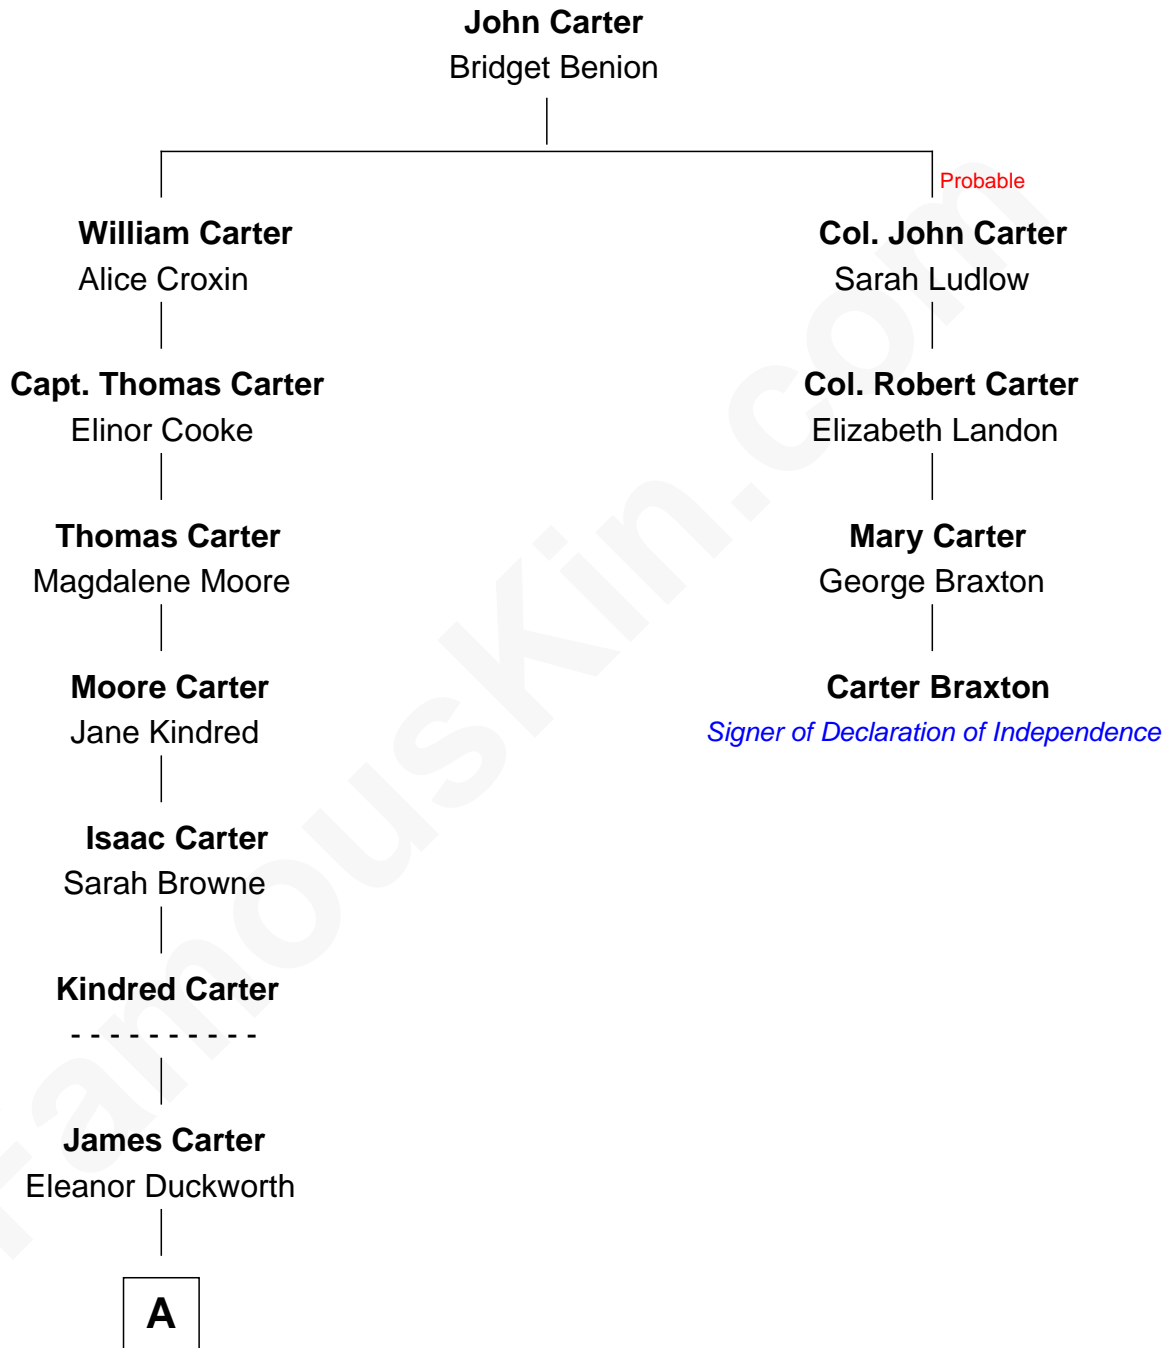

FamousKin.com Relationship Chart of

Jimmy Carter

39th U.S. President

3rd cousin 8 times removed of

Carter Braxton

Signer of the Declaration of Independence

A

—
Wiley Carter

Ann Ansley

—
Littleberry Walker Carter

Mary Ann Diligent Seals

—
William Archibald Carter

Nina Pratt

—
Earl Carter

Lillian Gordy

—
Jimmy Carter

39th U.S. President

FamousKin.com