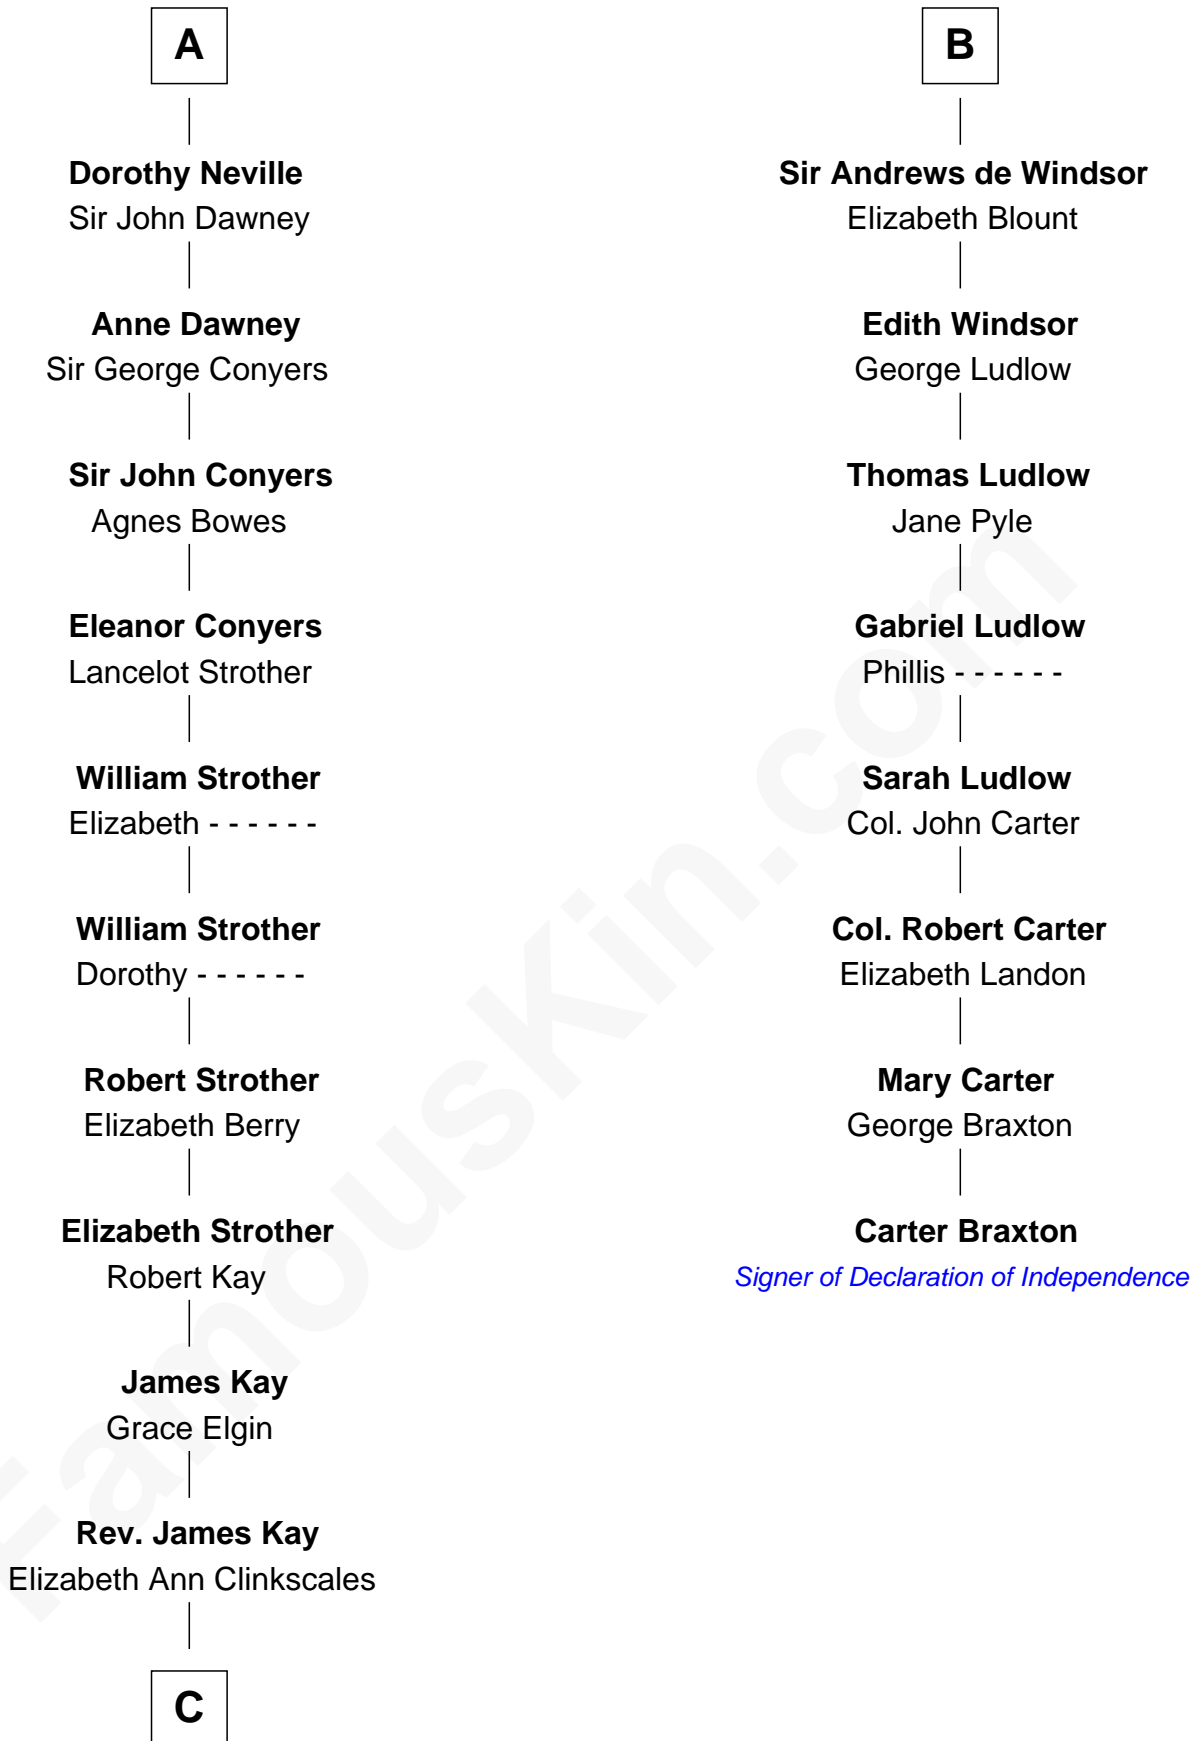

FamousKin.com Relationship Chart of

Jimmy Carter

39th U.S. President

14th cousin 7 times removed of

Carter Braxton

Signer of the Declaration of Independence

C

—
Mary Kay
John Pratt

—
James E. Pratt
Sophronia C. Cowan

—
Nina Pratt
William Archibald Carter

—
Earl Carter
Lillian Gordy

—
Jimmy Carter
39th U.S. President

FamousKin.com