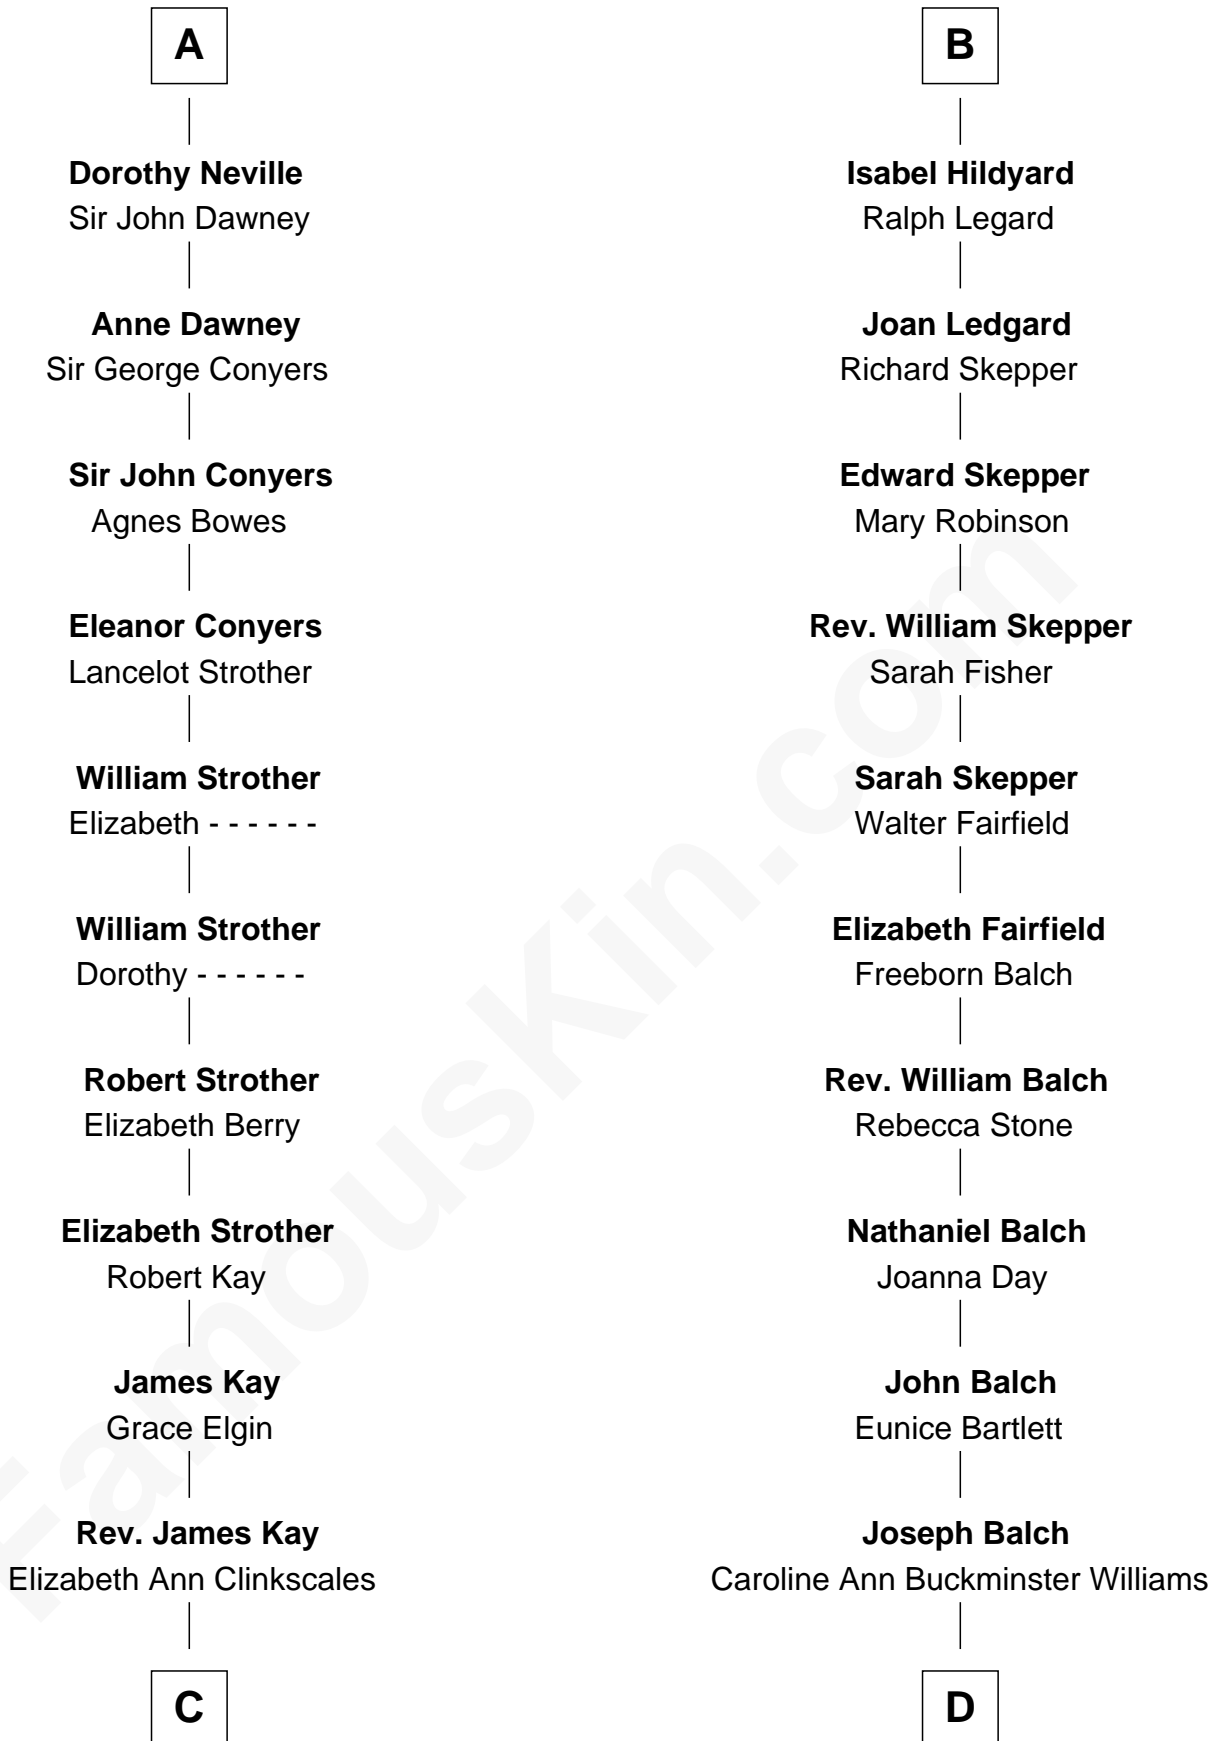

FamousKin.com Relationship Chart of

Jimmy Carter
39th U.S. President

21st cousin of

Tuesday Weld
TV and Movie Actress

Henry Plantagenet
Maud de Chaworth

C

Mary Kay
John Pratt

James E. Pratt
Sophronia C. Cowan

Nina Pratt
William Archibald Carter

Earl Carter
Lillian Gordy

Jimmy Carter
39th U.S. President

D

Sarah Bartlett Balch
Stephen Minot Weld

Stephen Minot Weld
Eloise Rodman

Edward Motley Weld
Sarah Lothrop King

Lothrop Motley Weld
Yosene Balfour Ker

Tuesday Weld
TV and Movie Actress