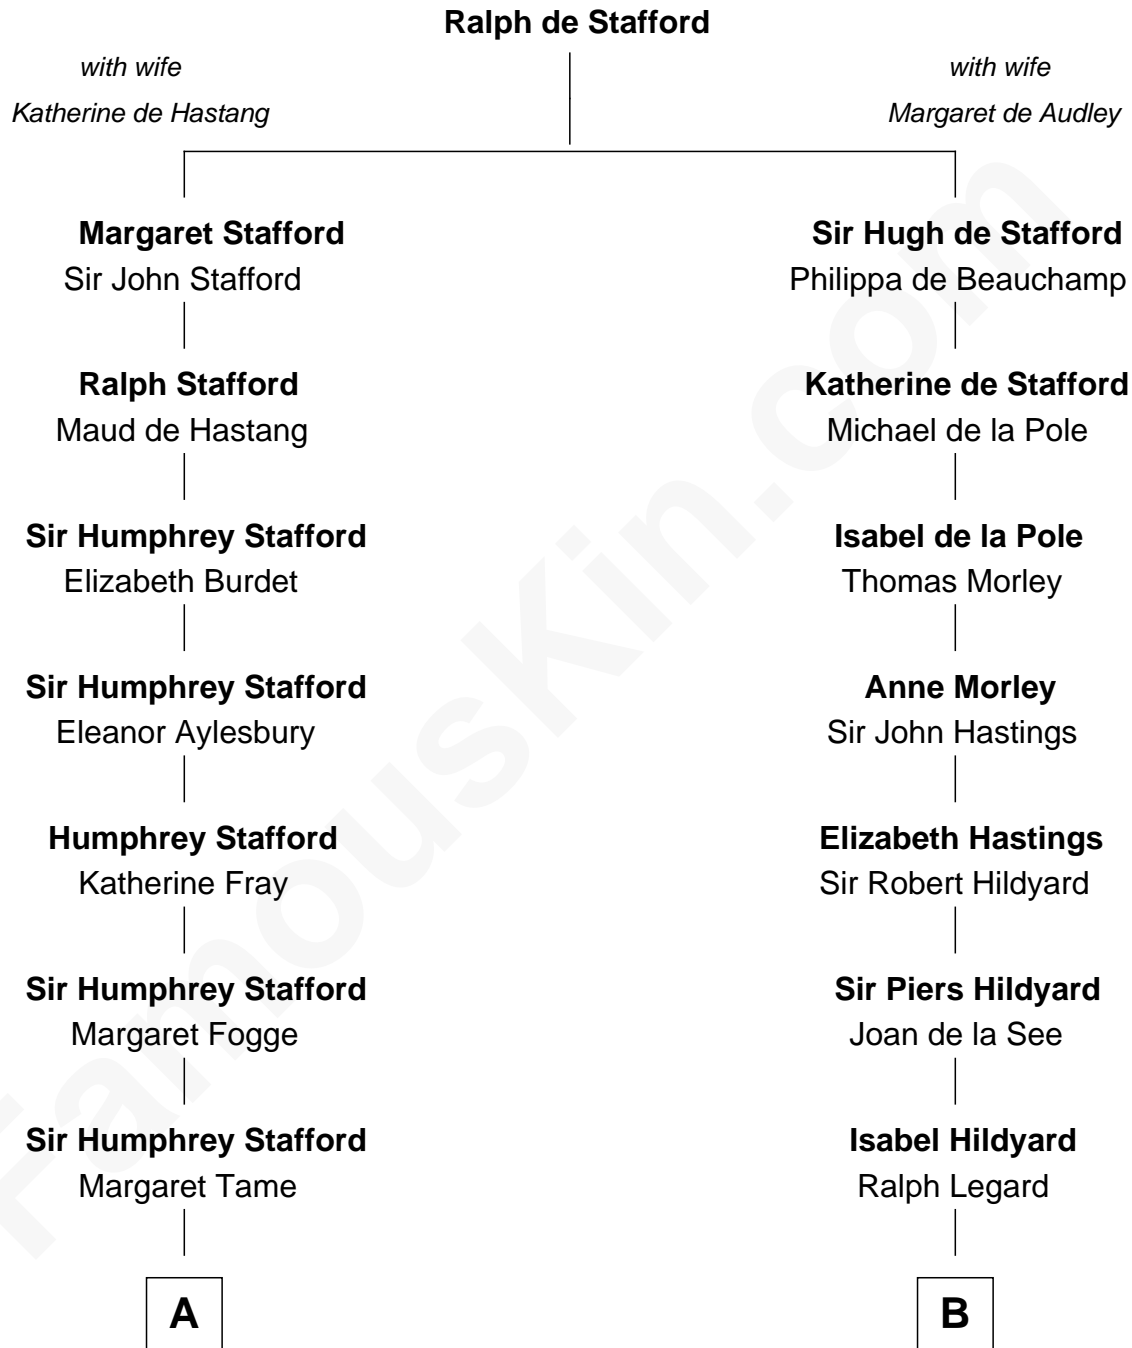

# FamousKin.com Relationship Chart of

**Jimmy Carter**

*39th U.S. President*

19th cousin 1 time removed of

**Tuesday Weld**

*TV and Movie Actress*

**C**

**William Archibald Carter**

Nina Pratt

**Earl Carter**

Lillian Gordy

**Jimmy Carter**

*39th U.S. President*

**D**

**Stephen Minot Weld**

Eloise Rodman

**Edward Motley Weld**

Sarah Lothrop King

**Lothrop Motley Weld**

Yosene Balfour Ker

**Tuesday Weld**

*TV and Movie Actress*

FamousKin.com