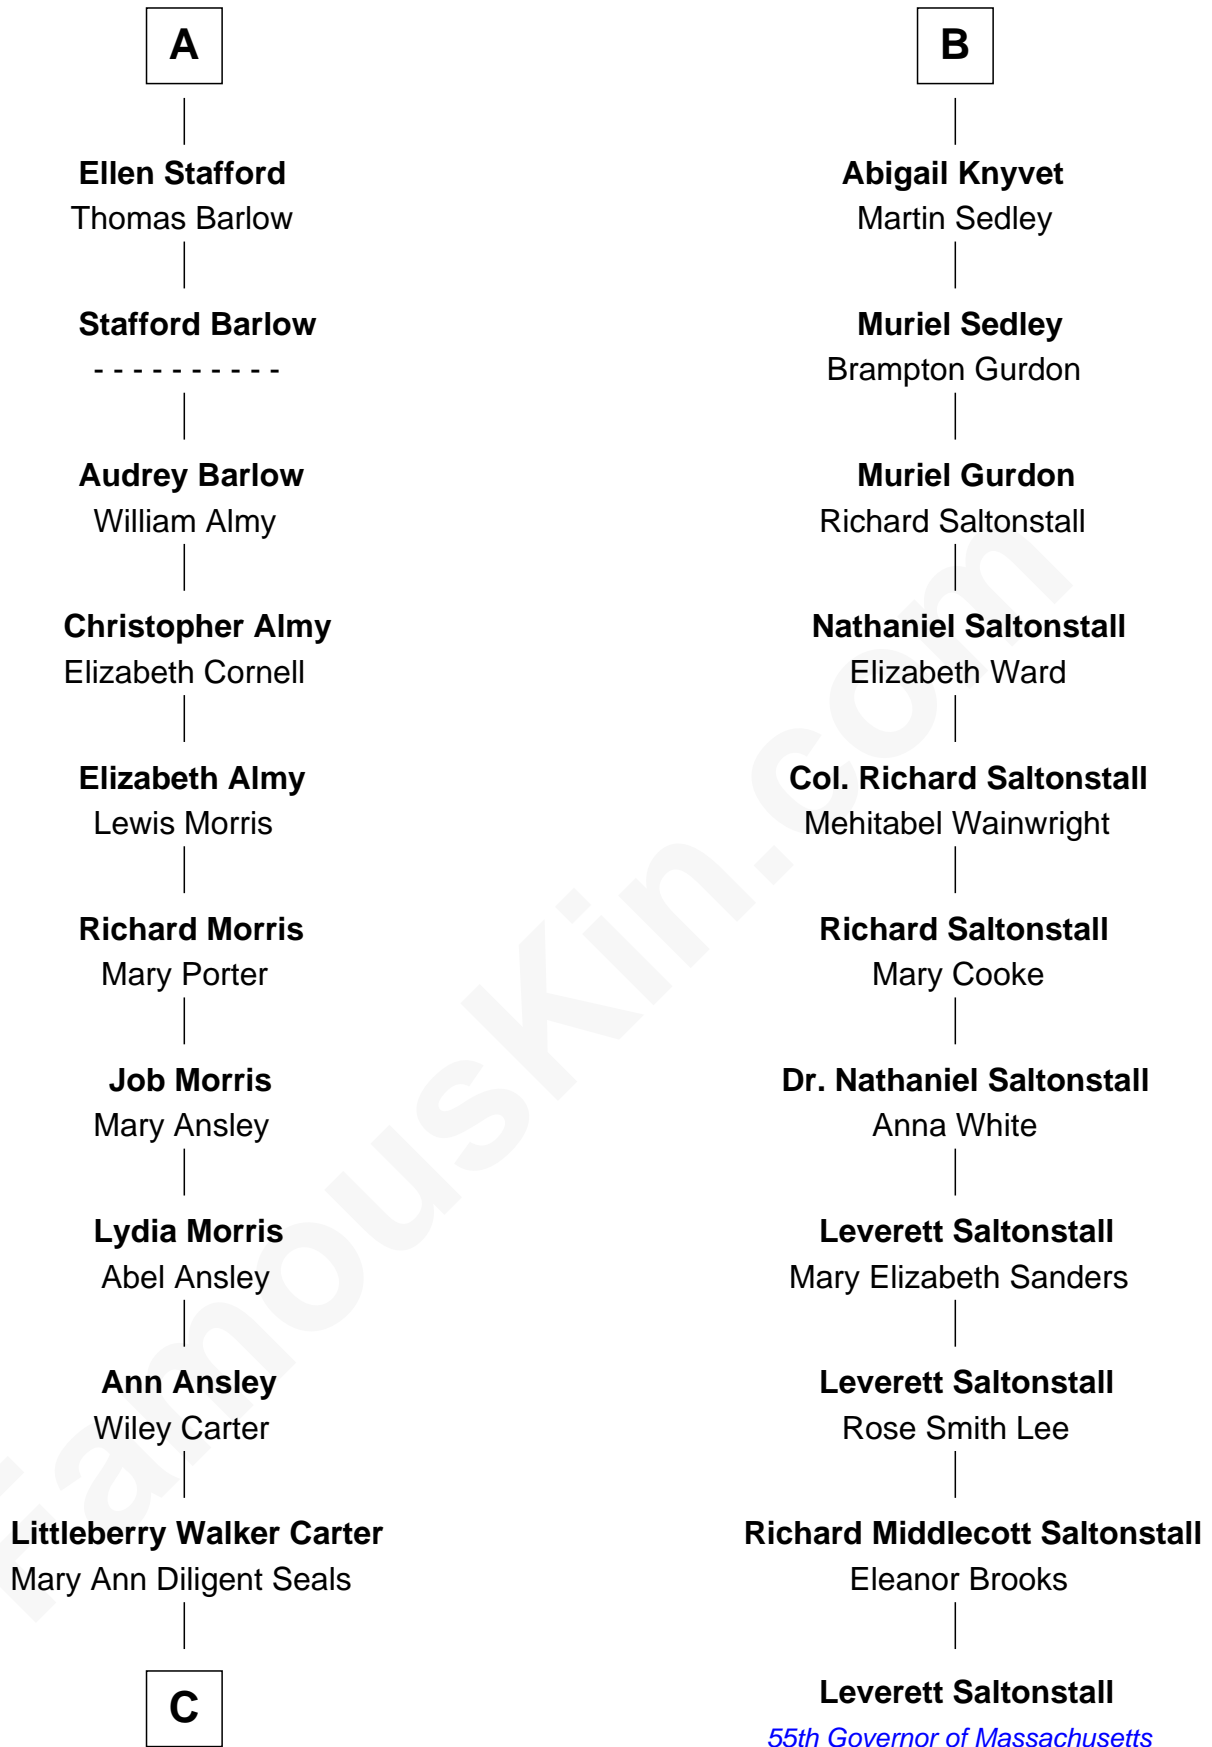

FamousKin.com Relationship Chart of

Jimmy Carter

39th U.S. President

17th cousin 2 times removed of

Leverett Saltonstall

55th Governor of Massachusetts

C

William Archibald Carter

Nina Pratt

Earl Carter

Lillian Gordy

Jimmy Carter

39th U.S. President

FamousKin.com