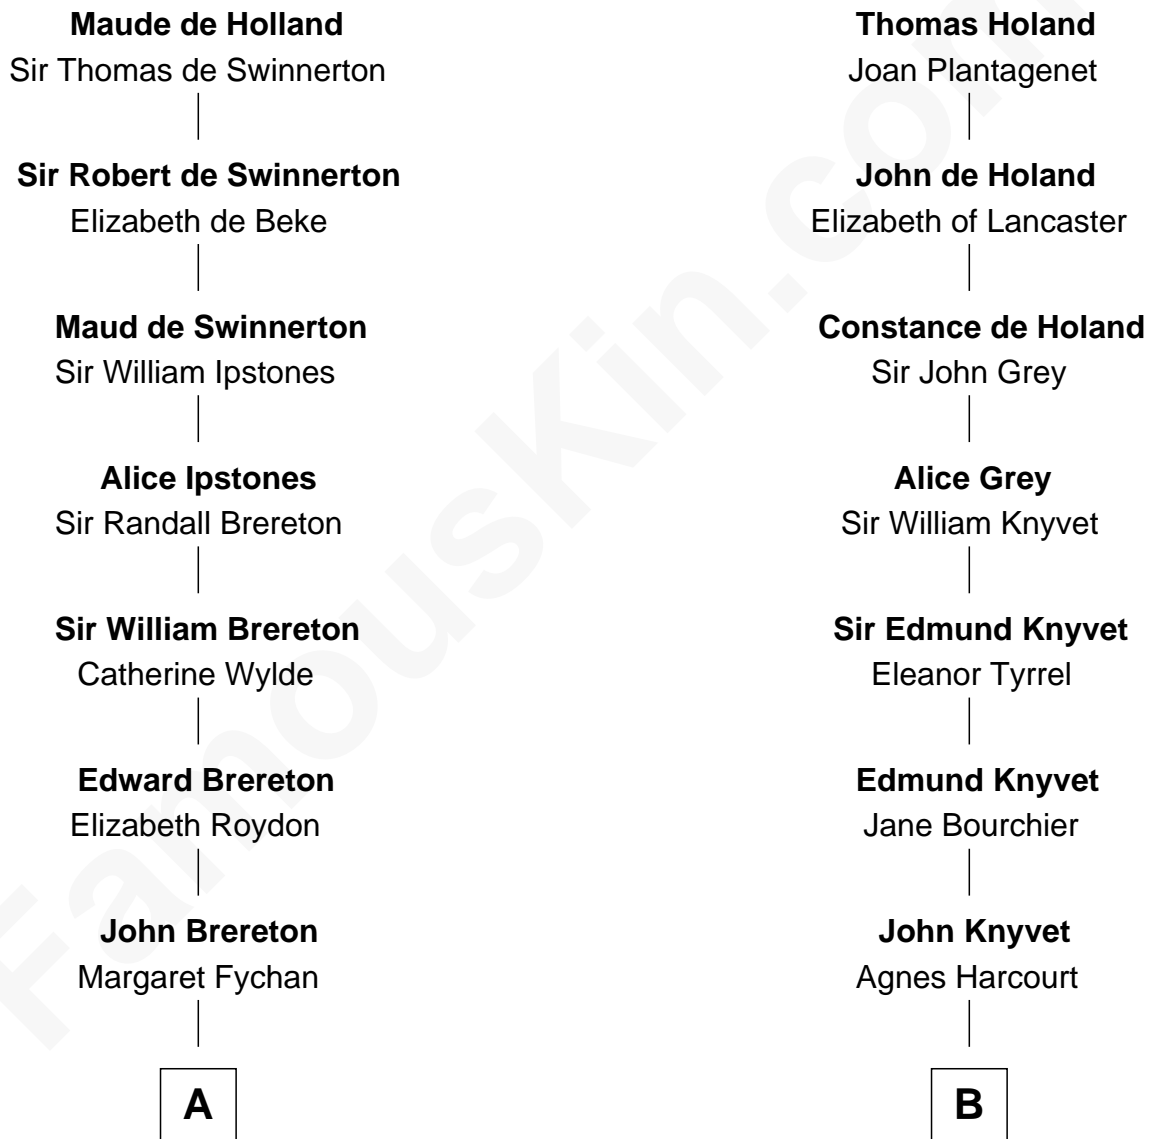

FamousKin.com Relationship Chart of

Jimmy Carter

39th U.S. President

17th cousin 4 times removed of

Leverett Saltonstall

55th Governor of Massachusetts

Sir Robert de Holland

Maude la Zouche

C

—
Wiley Carter

Ann Ansley

—
Littleberry Walker Carter

Mary Ann Diligent Seals

—
William Archibald Carter

Nina Pratt

—
Earl Carter

Lillian Gordy

—
Jimmy Carter

39th U.S. President

FamousKin.com