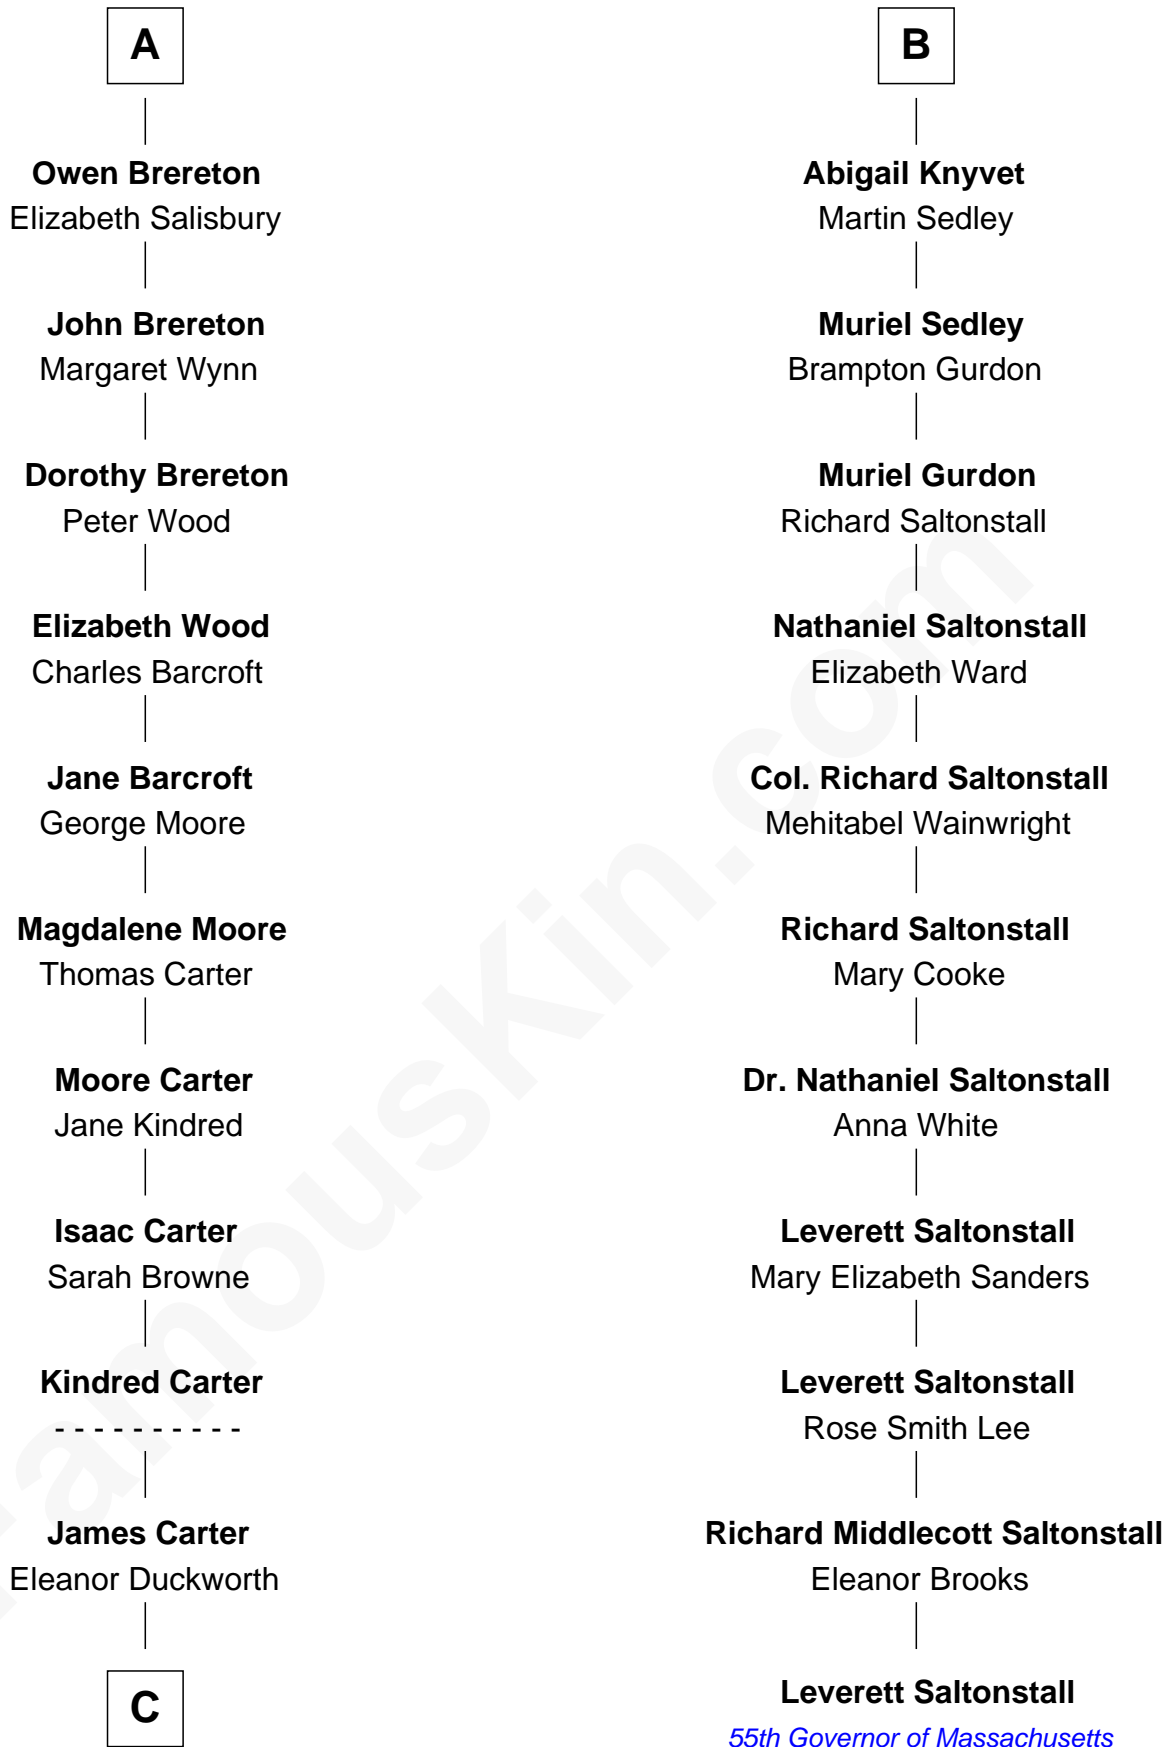

FamousKin.com Relationship Chart of

Jimmy Carter

39th U.S. President

17th cousin 4 times removed of

Leverett Saltonstall

55th Governor of Massachusetts

Sir Robert de Holland

Maude la Zouche

C

—
Wiley Carter

Ann Ansley

—
Littleberry Walker Carter

Mary Ann Diligent Seals

—
William Archibald Carter

Nina Pratt

—
Earl Carter