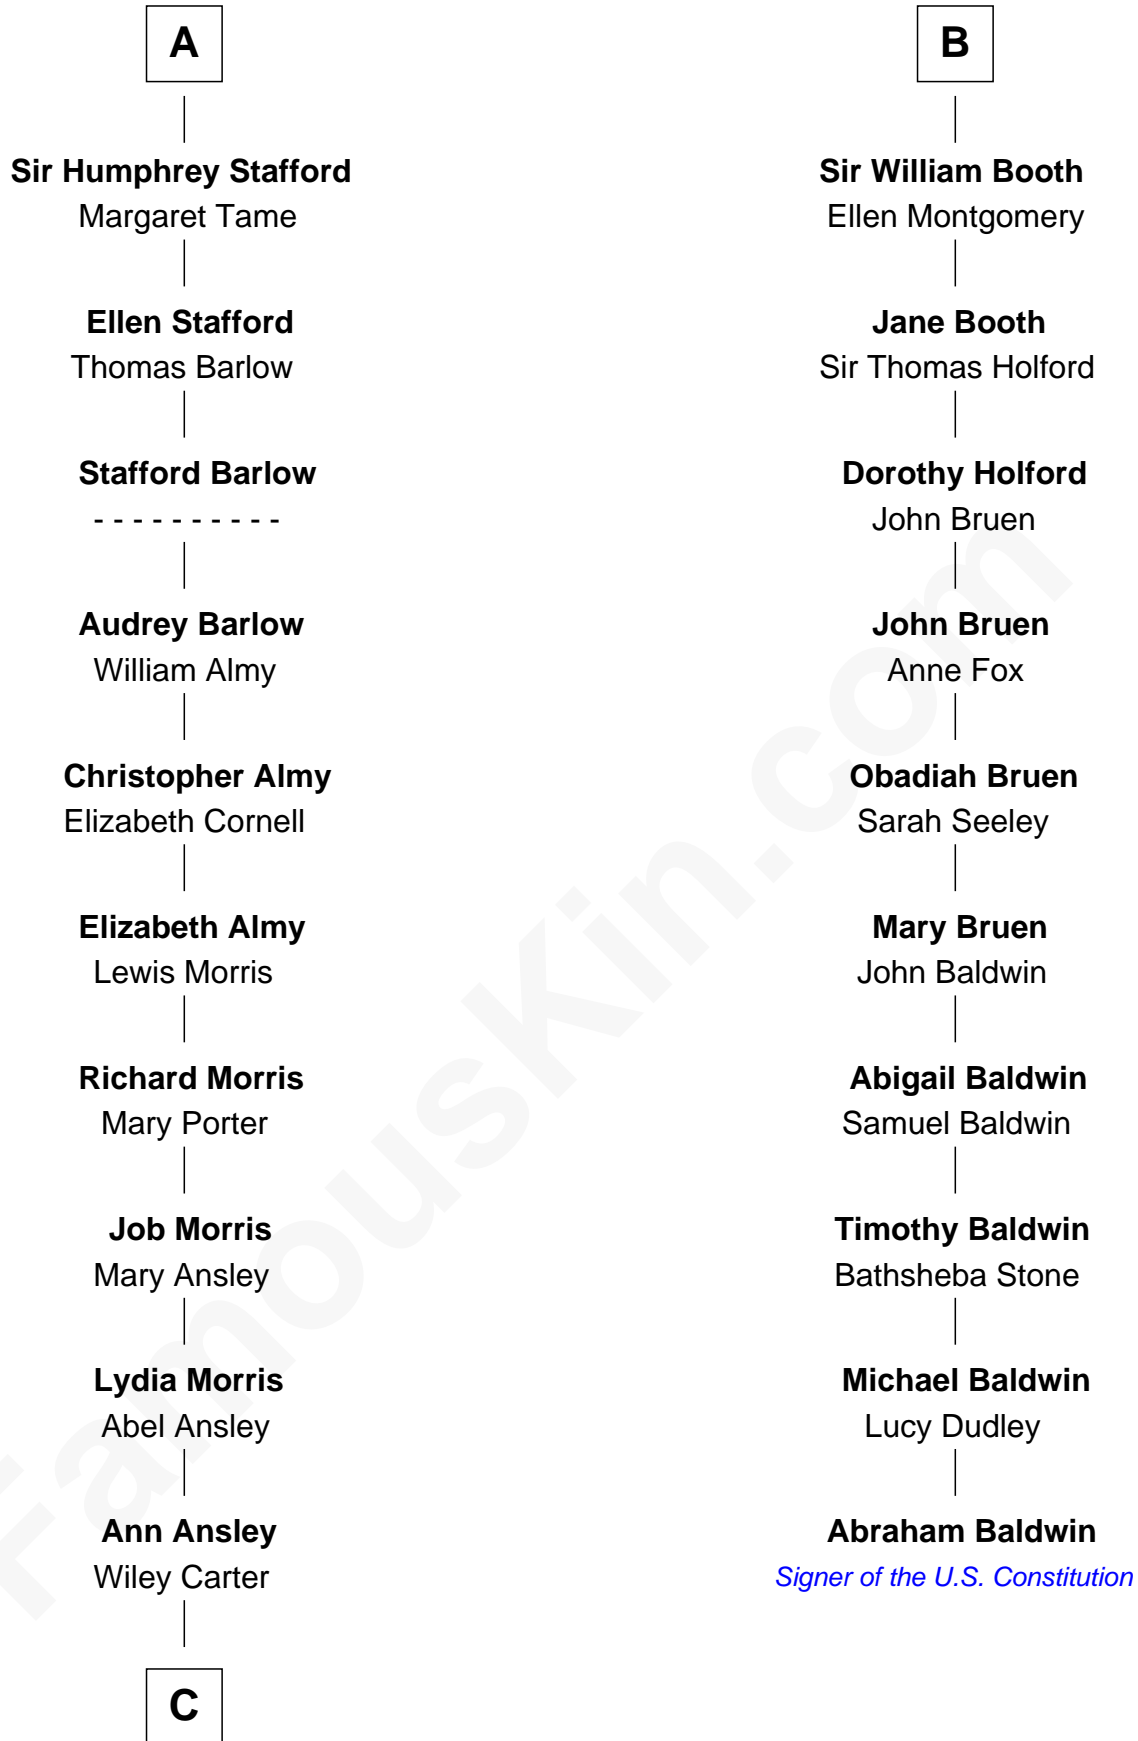

FamousKin.com Relationship Chart of

Jimmy Carter

39th U.S. President

16th cousin 4 times removed of

Abraham Baldwin

Signer of the U.S. Constitution

C

—
Littleberry Walker Carter

Mary Ann Diligent Seals

—
William Archibald Carter

Nina Pratt

—
Earl Carter

Lillian Gordy

—
Jimmy Carter

39th U.S. President

FamousKin.com