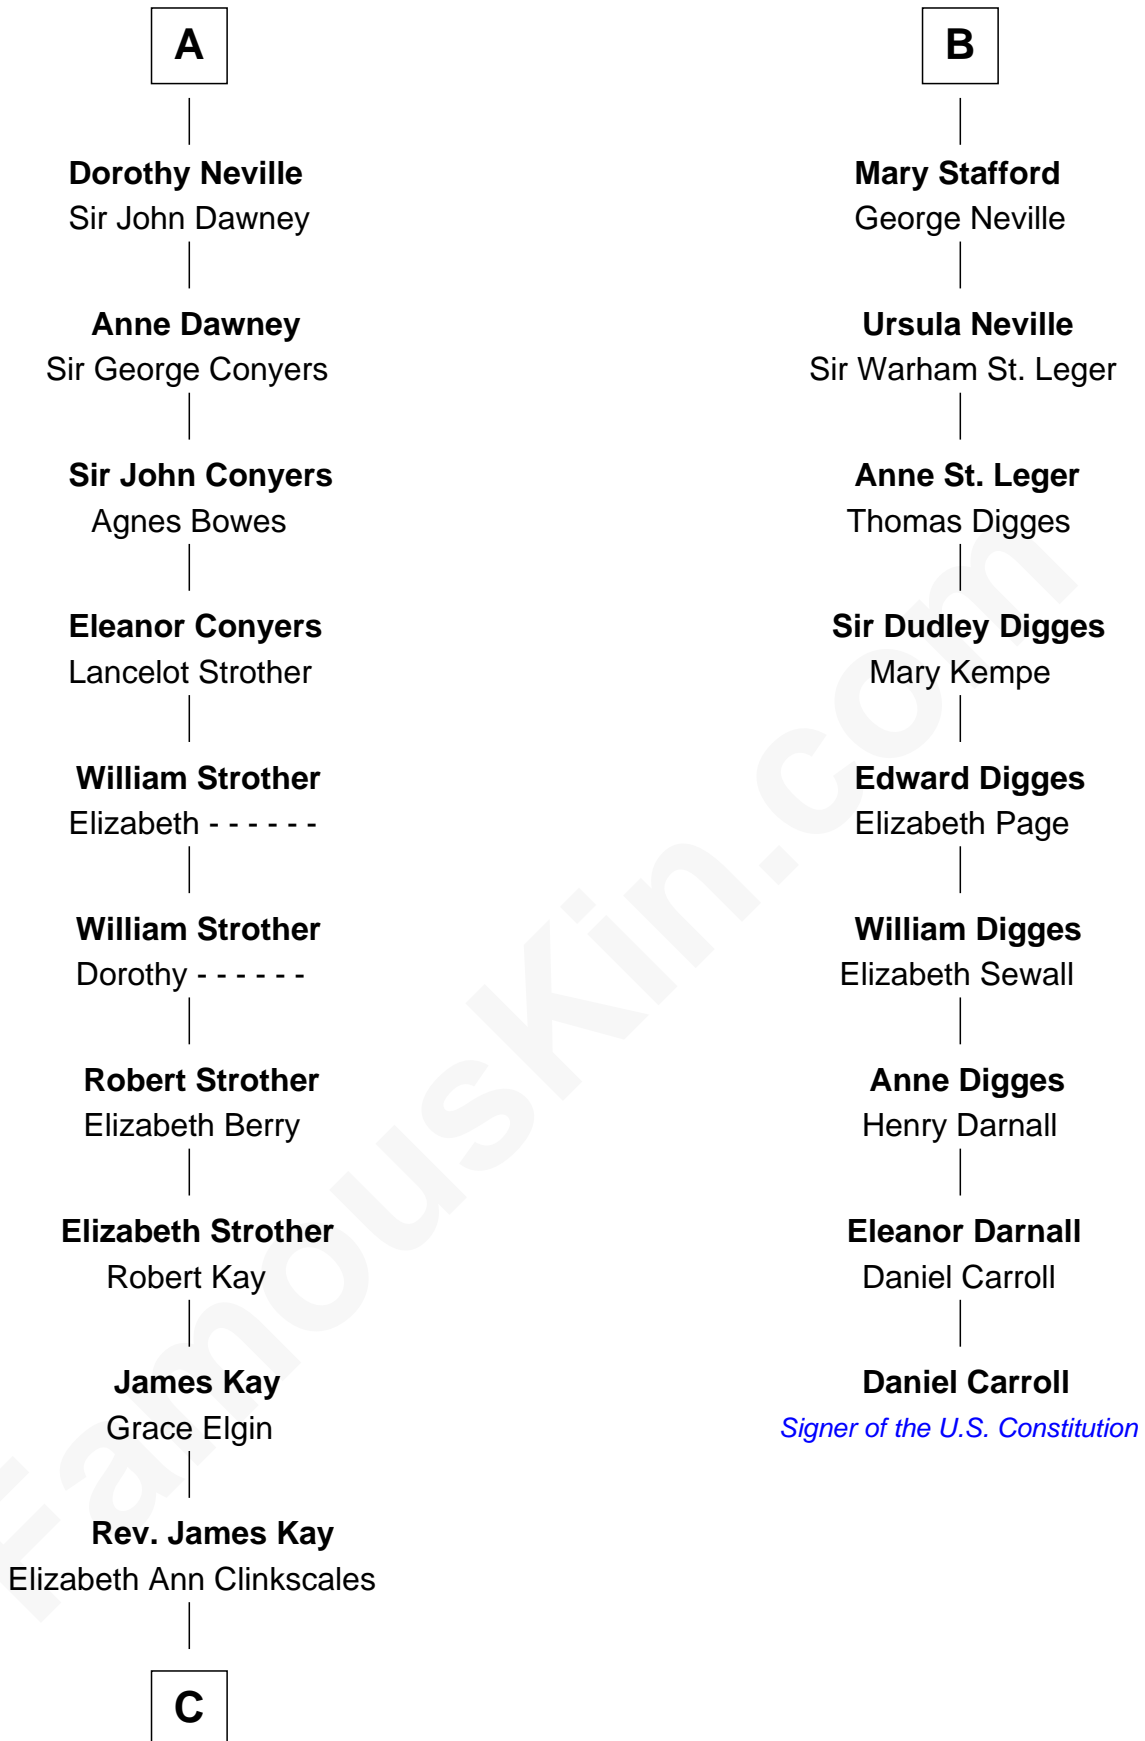

FamousKin.com Relationship Chart of

Jimmy Carter

39th U.S. President

15th cousin 6 times removed of

Daniel Carroll

Signer of the U.S. Constitution

Henry Plantagenet

Maud de Chaworth

C

—
Mary Kay
John Pratt

—
James E. Pratt
Sophronia C. Cowan

—
Nina Pratt
William Archibald Carter

—
Earl Carter
Lillian Gordy

—
Jimmy Carter
39th U.S. President

FamousKin.com