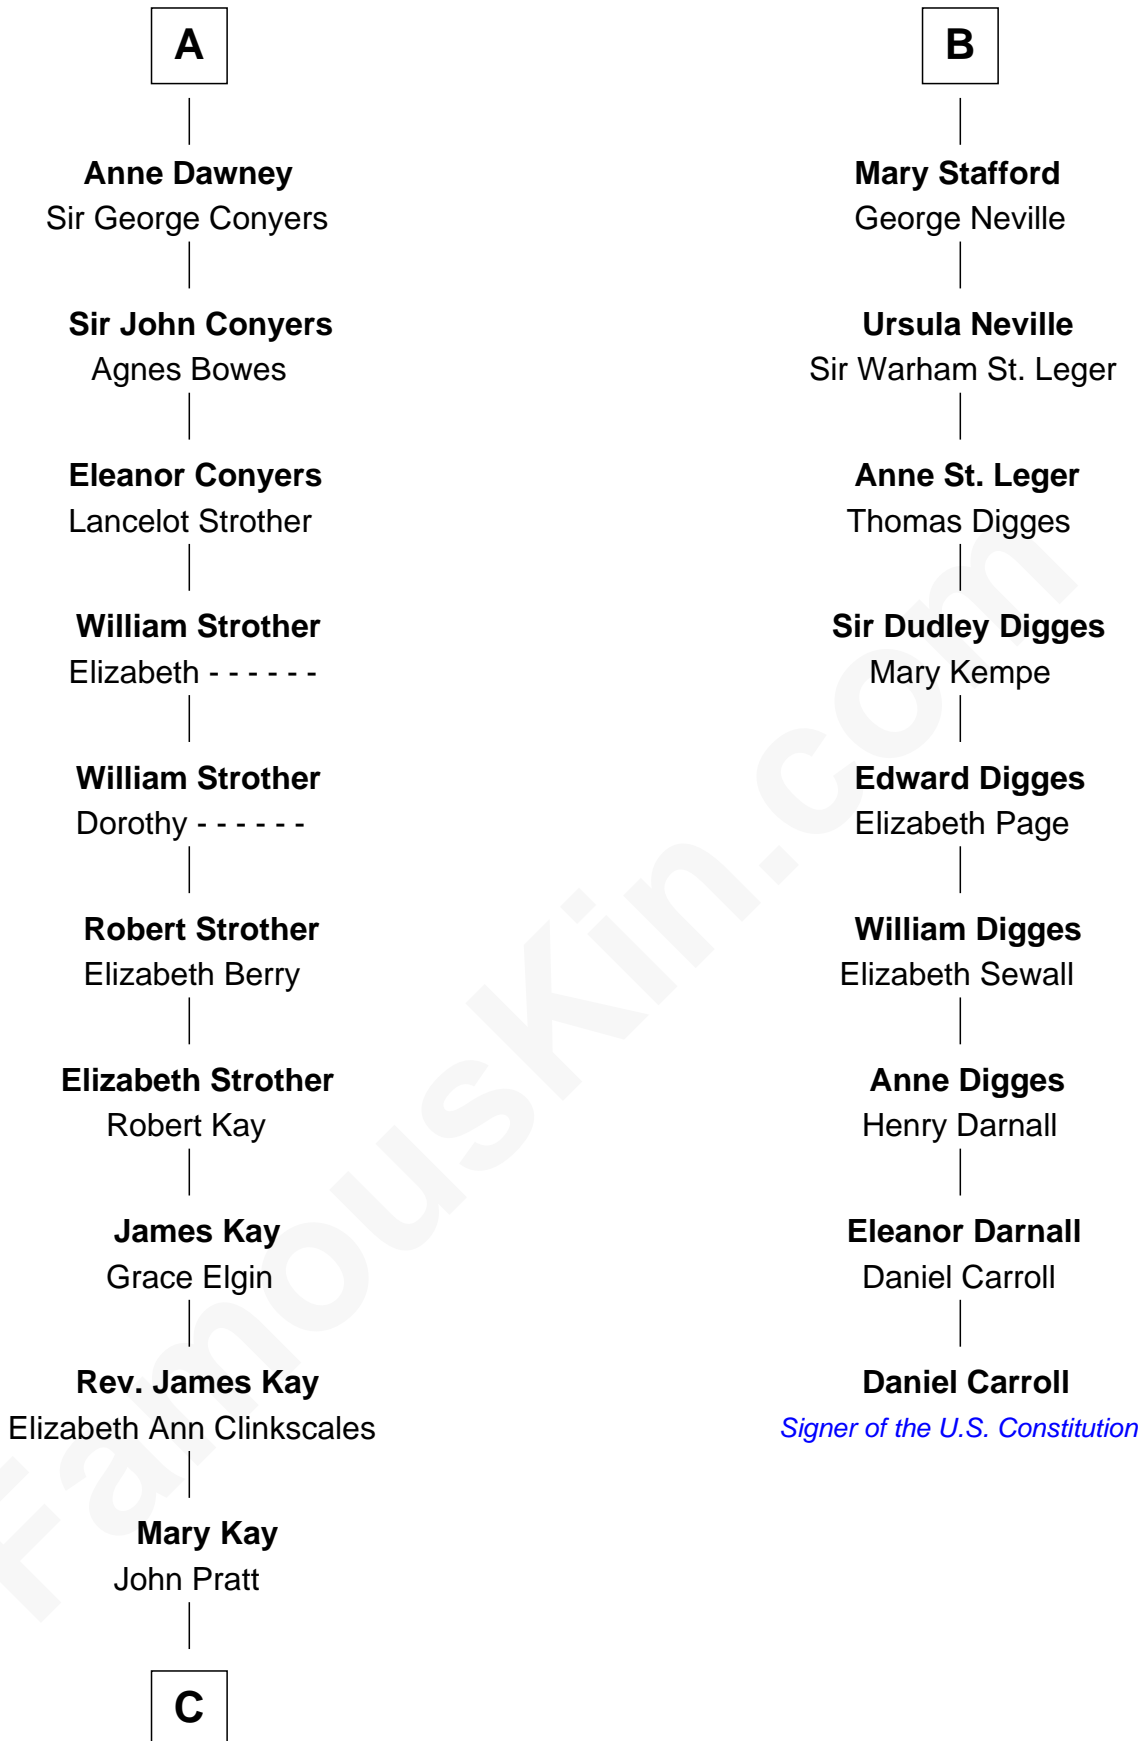

FamousKin.com Relationship Chart of

Jimmy Carter

39th U.S. President

15th cousin 5 times removed of

Daniel Carroll

Signer of the U.S. Constitution

C

—
James E. Pratt
Sophronia C. Cowan

—
Nina Pratt
William Archibald Carter

—
Earl Carter
Lillian Gordy

—
Jimmy Carter
39th U.S. President

FamousKin.com