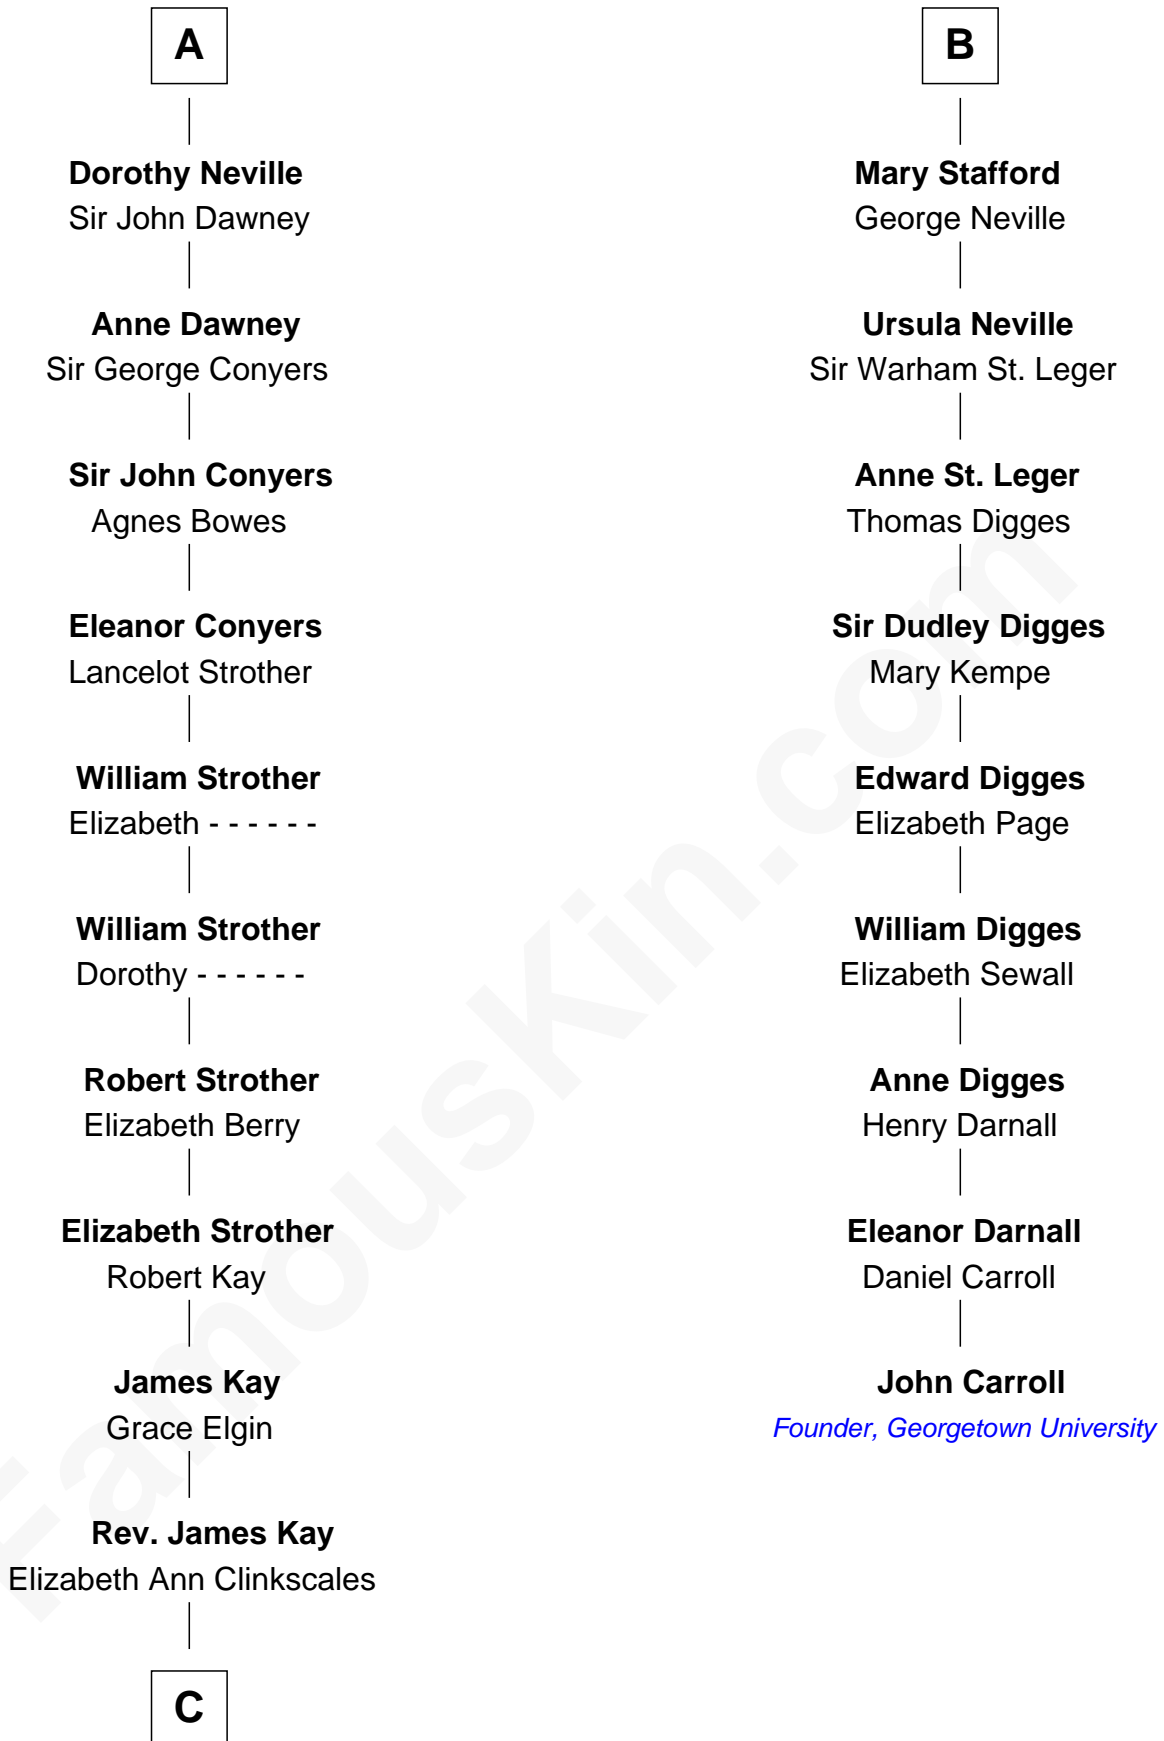

FamousKin.com Relationship Chart of

Jimmy Carter

39th U.S. President

15th cousin 6 times removed of

John Carroll

Founder of Georgetown University

Henry Plantagenet

Maud de Chaworth

C

—
Mary Kay
John Pratt

—
James E. Pratt
Sophronia C. Cowan

—
Nina Pratt
William Archibald Carter

—
Earl Carter
Lillian Gordy

—
Jimmy Carter
39th U.S. President

FamousKin.com