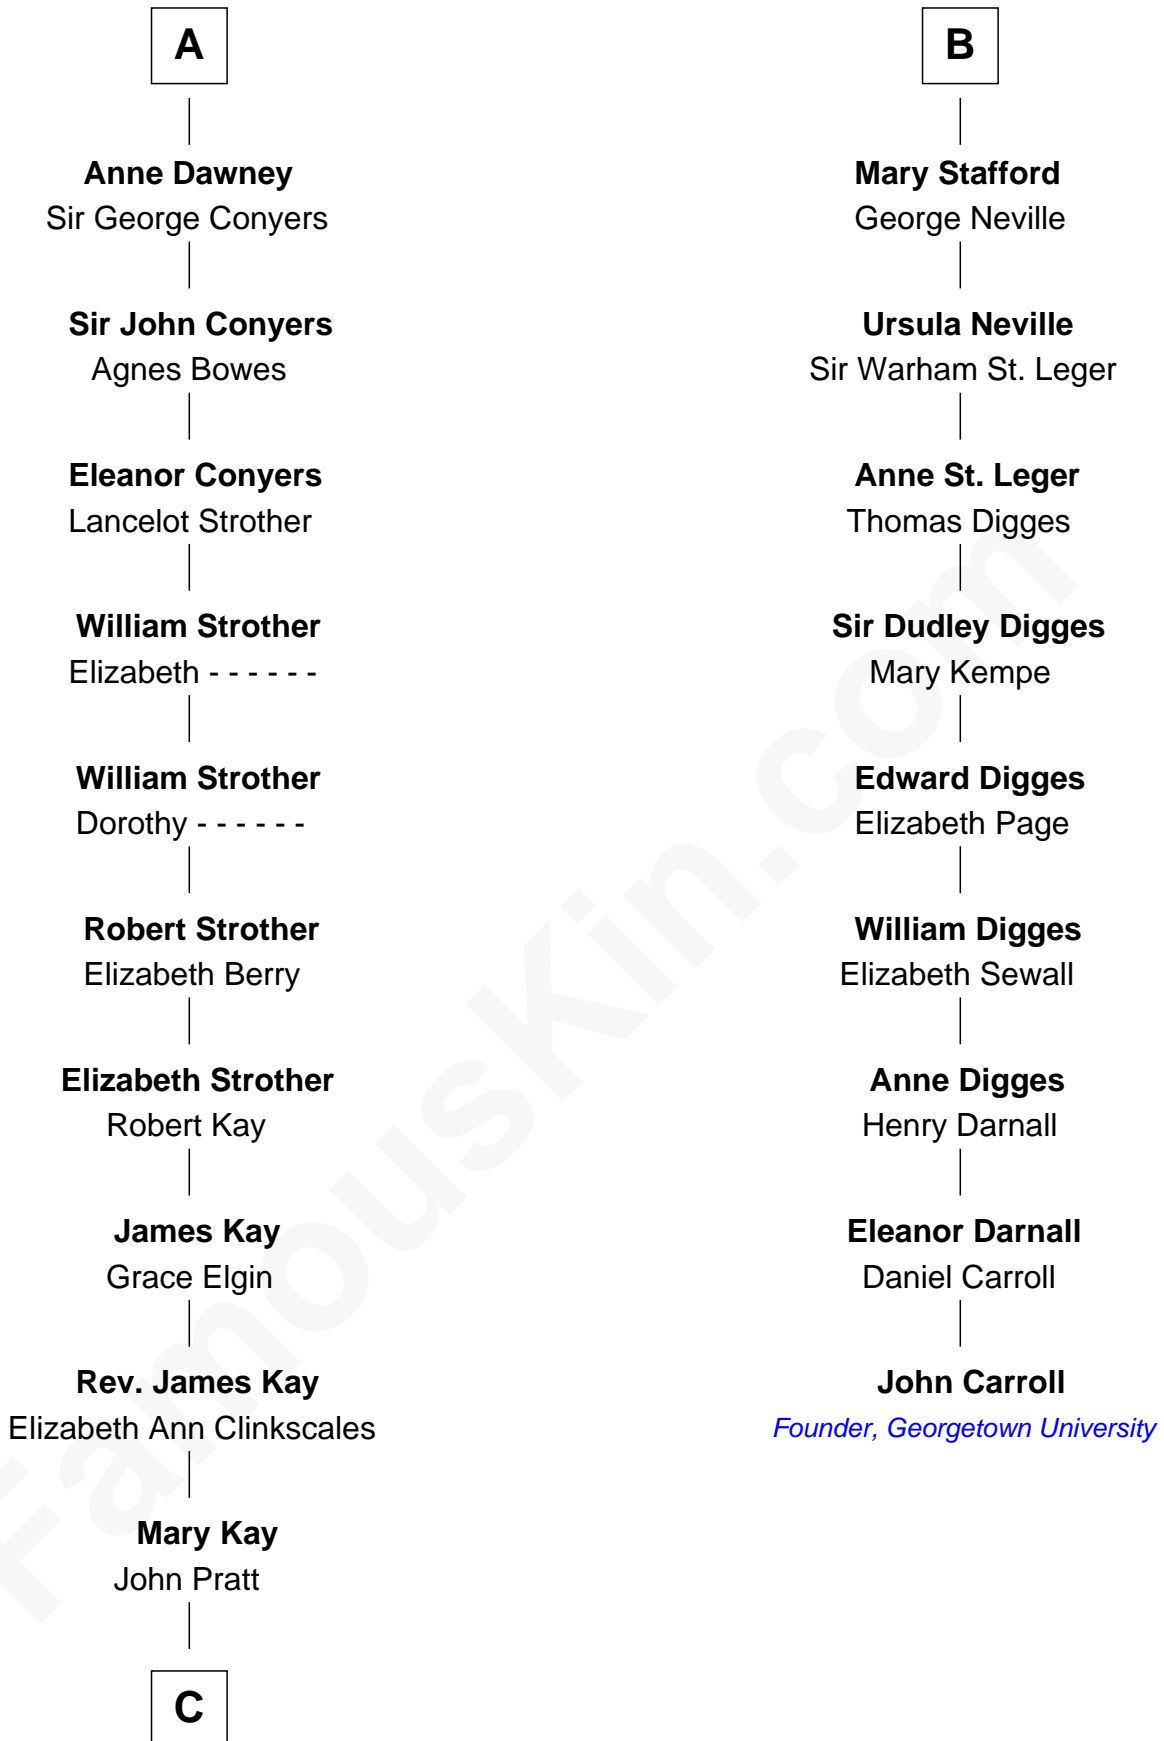

FamousKin.com Relationship Chart of

Jimmy Carter

39th U.S. President

15th cousin 5 times removed of

John Carroll

Founder of Georgetown University

Elizabeth de Badlesmere

with husband
Sir William de Bohun

with husband
Sir Edmund Mortimer

C

—
James E. Pratt
Sophronia C. Cowan

—
Nina Pratt
William Archibald Carter

—
Earl Carter
Lillian Gordy

—
Jimmy Carter
39th U.S. President

FamousKin.com