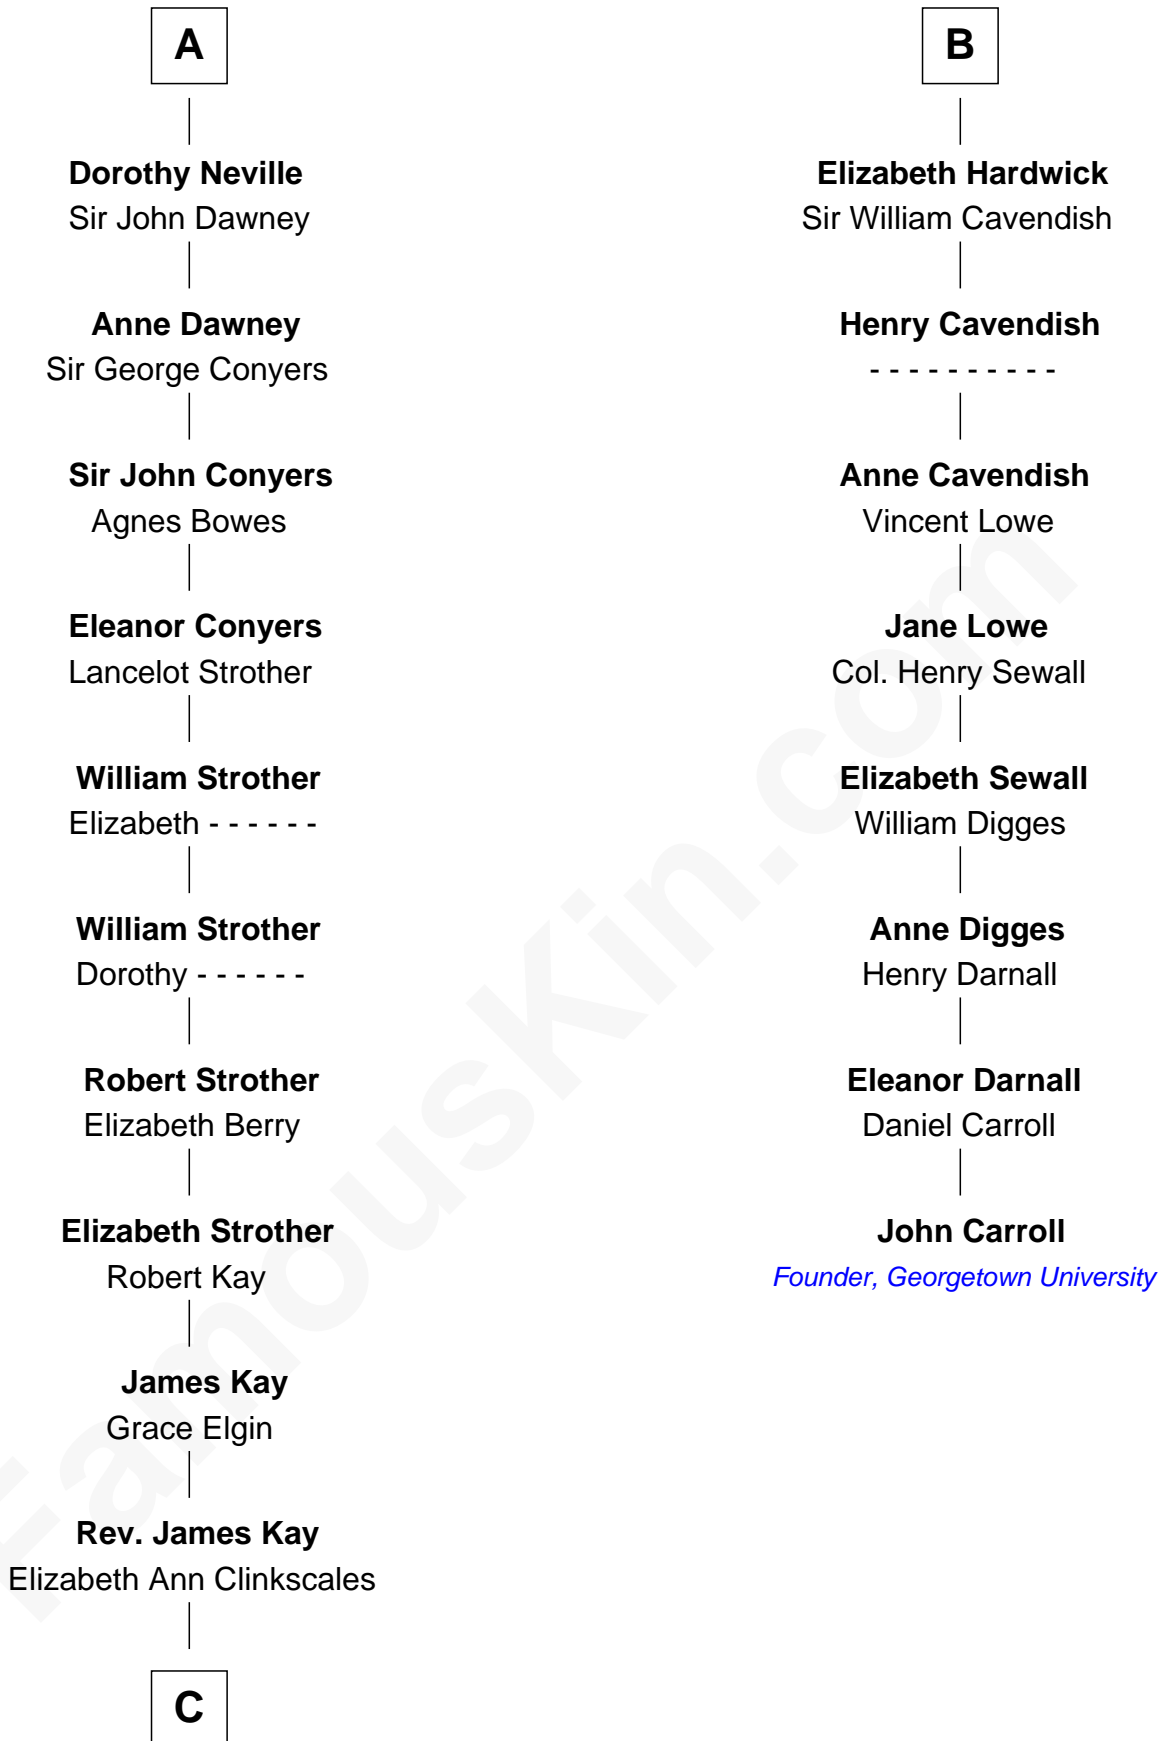

FamousKin.com Relationship Chart of

Jimmy Carter

39th U.S. President

14th cousin 7 times removed of

John Carroll

Founder of Georgetown University

Edmund Fitzalan

Alice de Warenne

C

—
Mary Kay
John Pratt

—
James E. Pratt
Sophronia C. Cowan

—
Nina Pratt
William Archibald Carter

—
Earl Carter
Lillian Gordy

—
Jimmy Carter
39th U.S. President

FamousKin.com