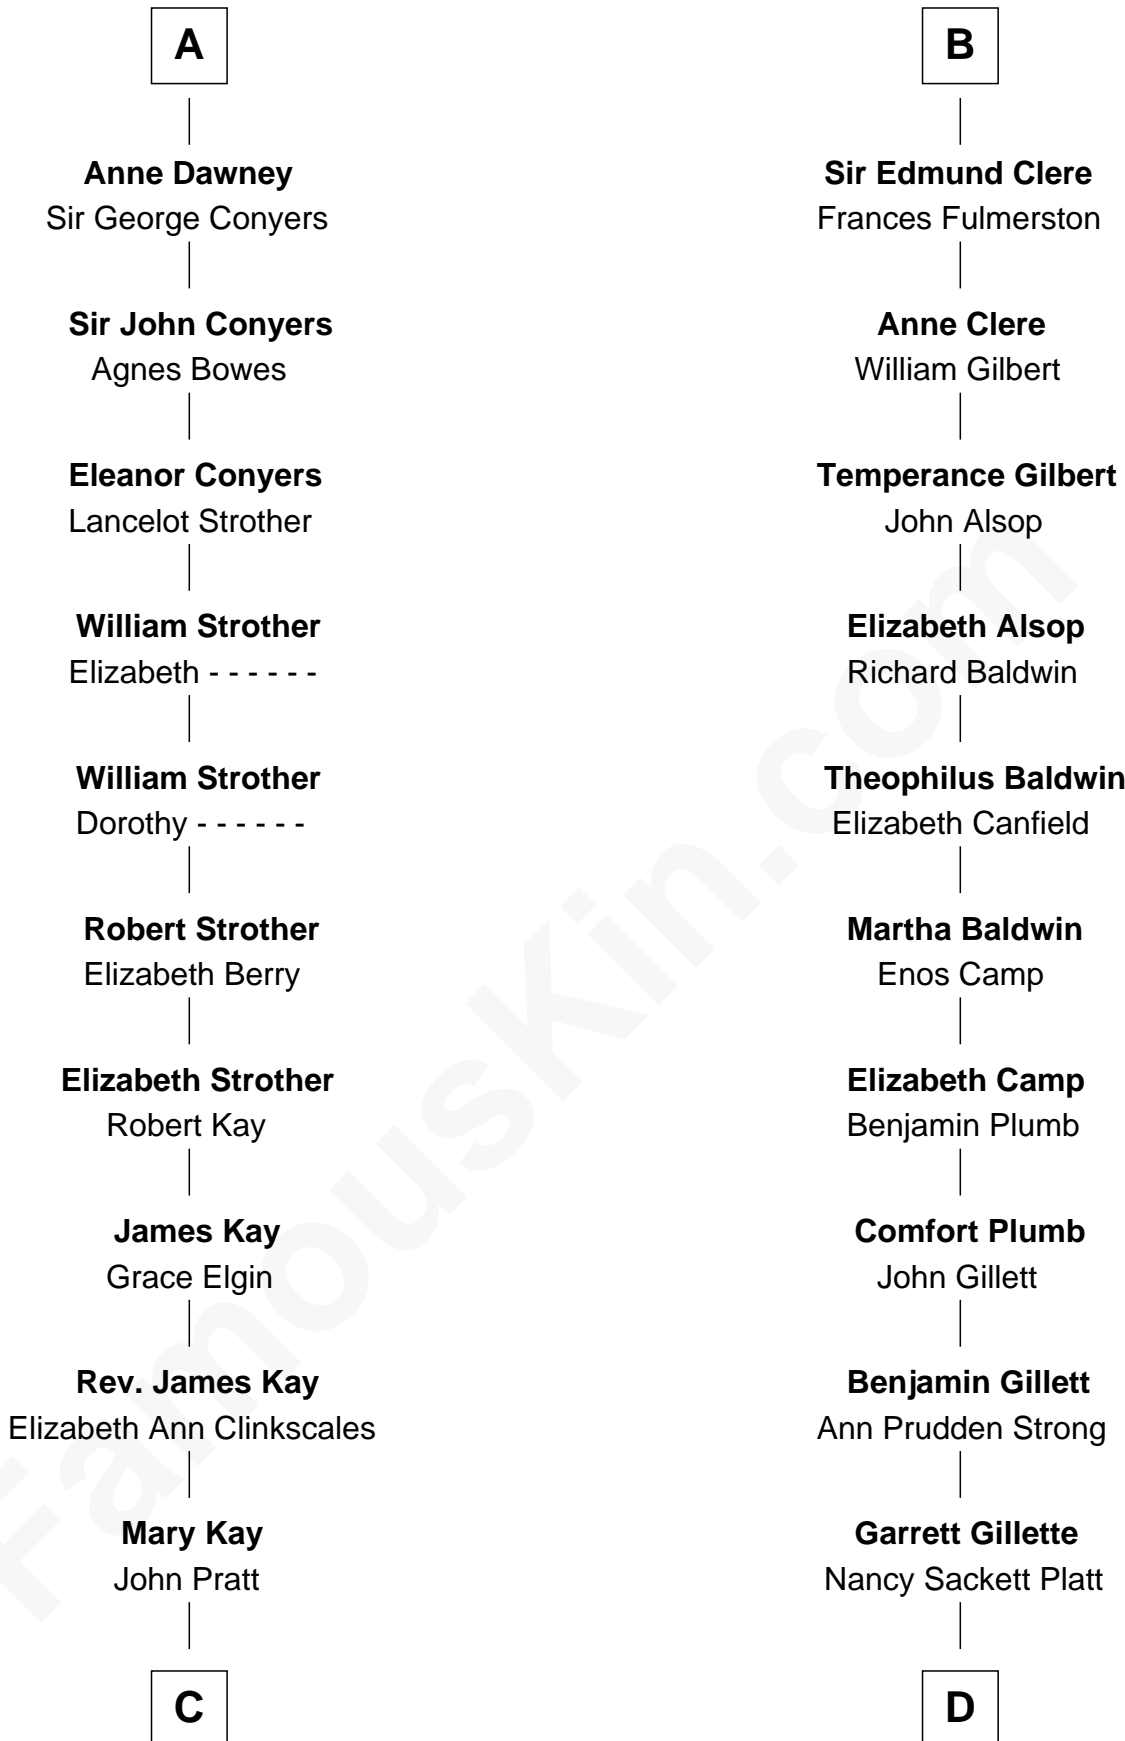

# FamousKin.com Relationship Chart of

**Jimmy Carter**  
39th U.S. President

20th cousin 1 time removed of

**Treat Williams**  
TV & Movie Actor

**Richard Fitzalan**  
Eleanor Plantagenet

**C**

**James E. Pratt**  
Sophronia C. Cowan

**Nina Pratt**  
William Archibald Carter

**Earl Carter**  
Lillian Gordy

**Jimmy Carter**  
*39th U.S. President*

**D**

**Rufus M. Gillette**  
Abigail Payne

**Mary Abigail Gillette**  
George Willey Andrew