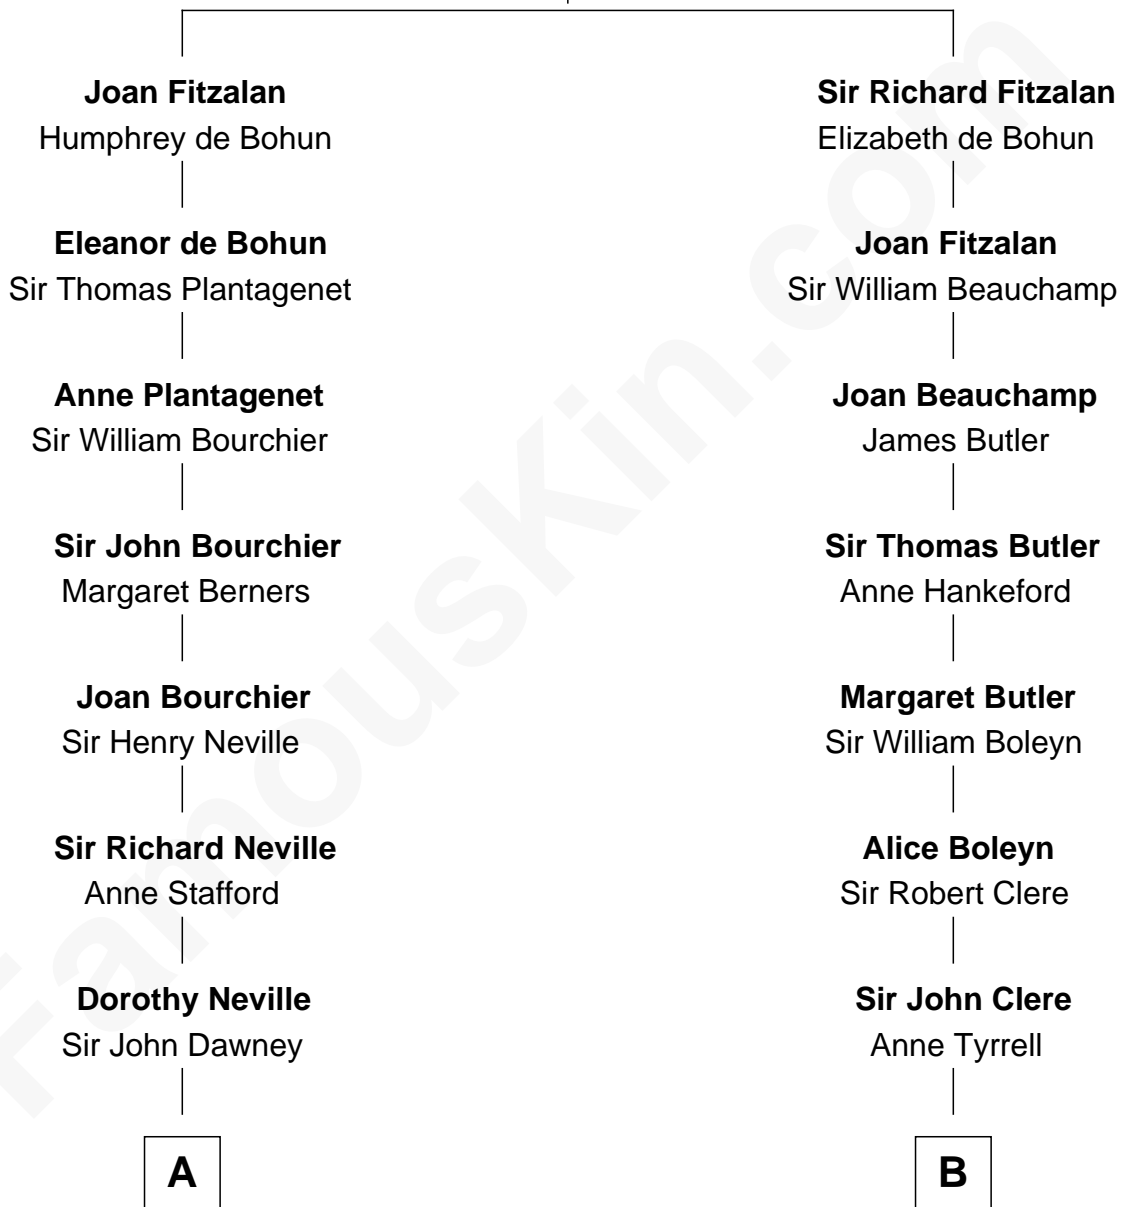

# FamousKin.com Relationship Chart of

**Jimmy Carter**  
39th U.S. President

20th cousin 1 time removed of

**Treat Williams**  
TV & Movie Actor

**Richard Fitzalan**  
Eleanor Plantagenet

**C**

**James E. Pratt**  
Sophronia C. Cowan

**Nina Pratt**  
William Archibald Carter

**Earl Carter**  
Lillian Gordy

**Jimmy Carter**  
*39th U.S. President*

**D**

**Rufus M. Gillette**  
Abigail Payne

**Mary Abigail Gillette**  
George Willey Andrew