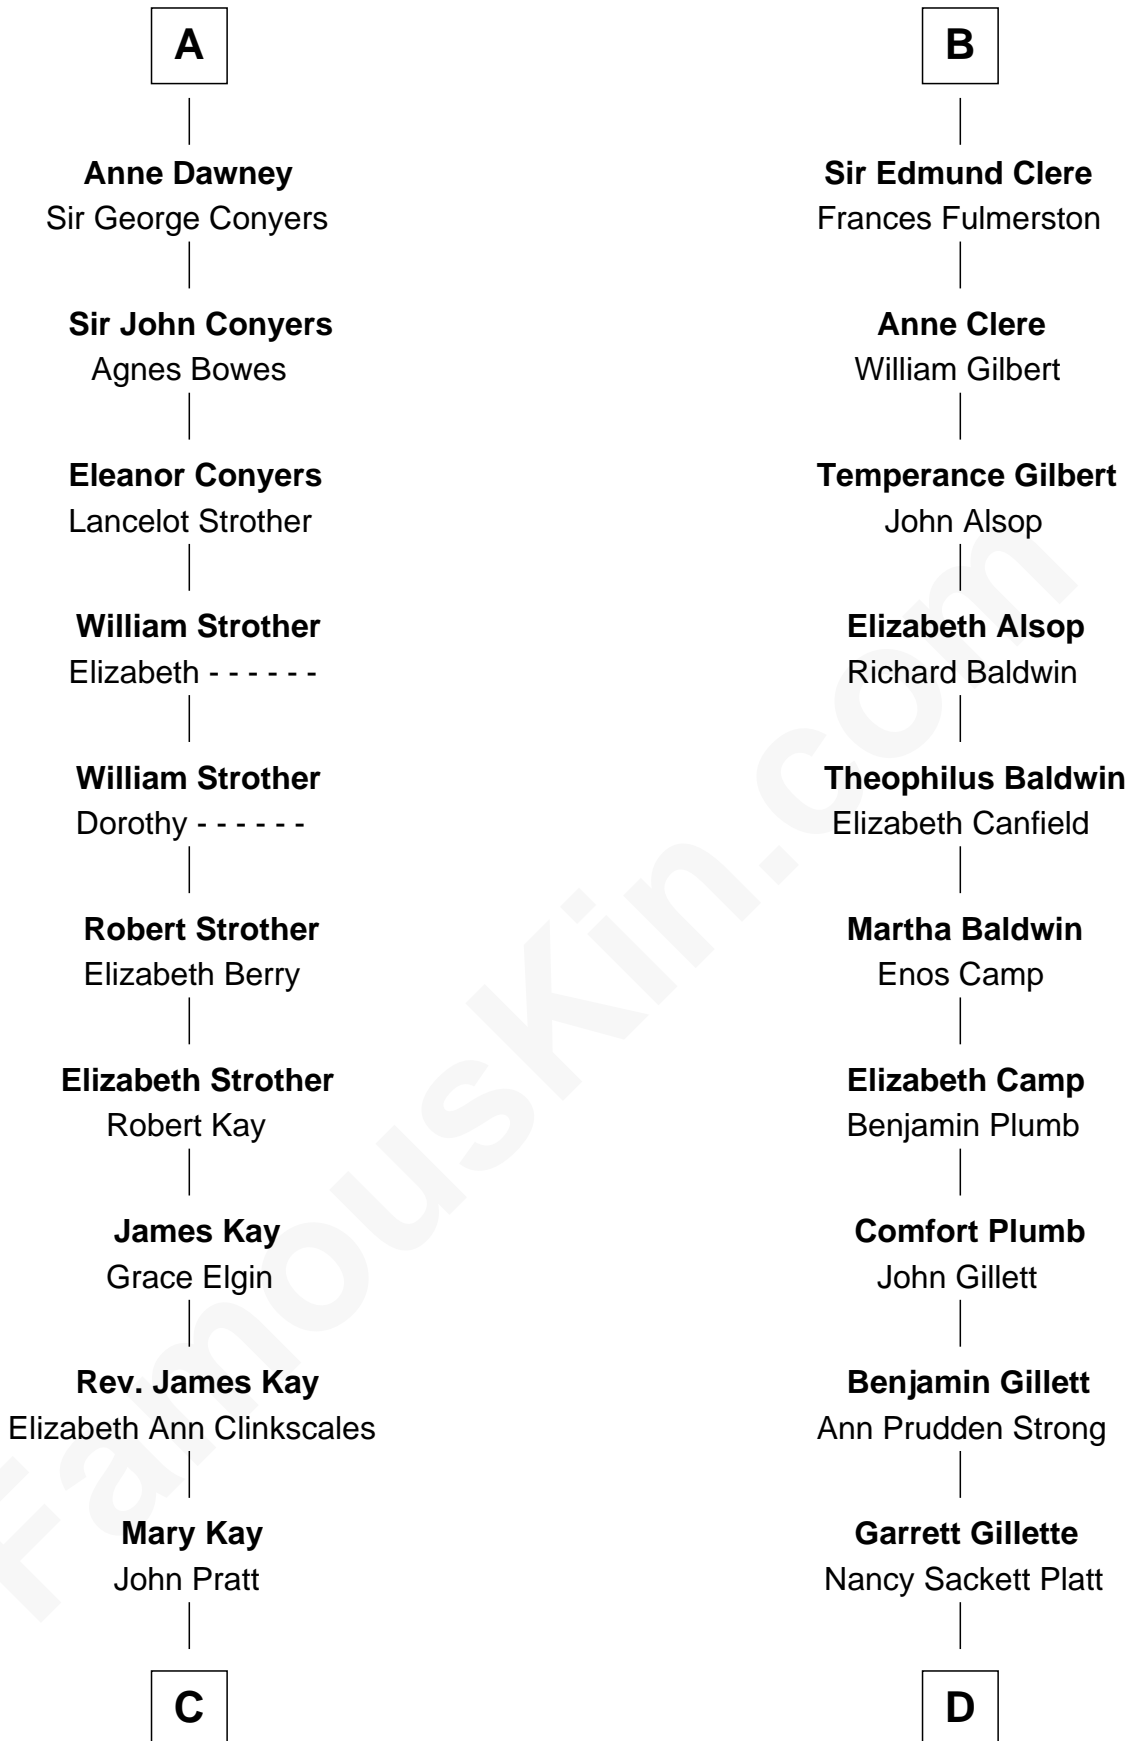

FamousKin.com Relationship Chart of

Jimmy Carter

39th U.S. President

20th cousin 1 time removed of

Treat Williams

TV & Movie Actor

Sir William de Bohun
Elizabeth de Badlesmere

C

James E. Pratt
Sophronia C. Cowan

Nina Pratt
William Archibald Carter

Earl Carter
Lillian Gordy

Jimmy Carter
39th U.S. President

D

Rufus M. Gillette
Abigail Payne

Mary Abigail Gillette
George Willey Andrew

Treat Payne Andrew
Eleanor Barnum