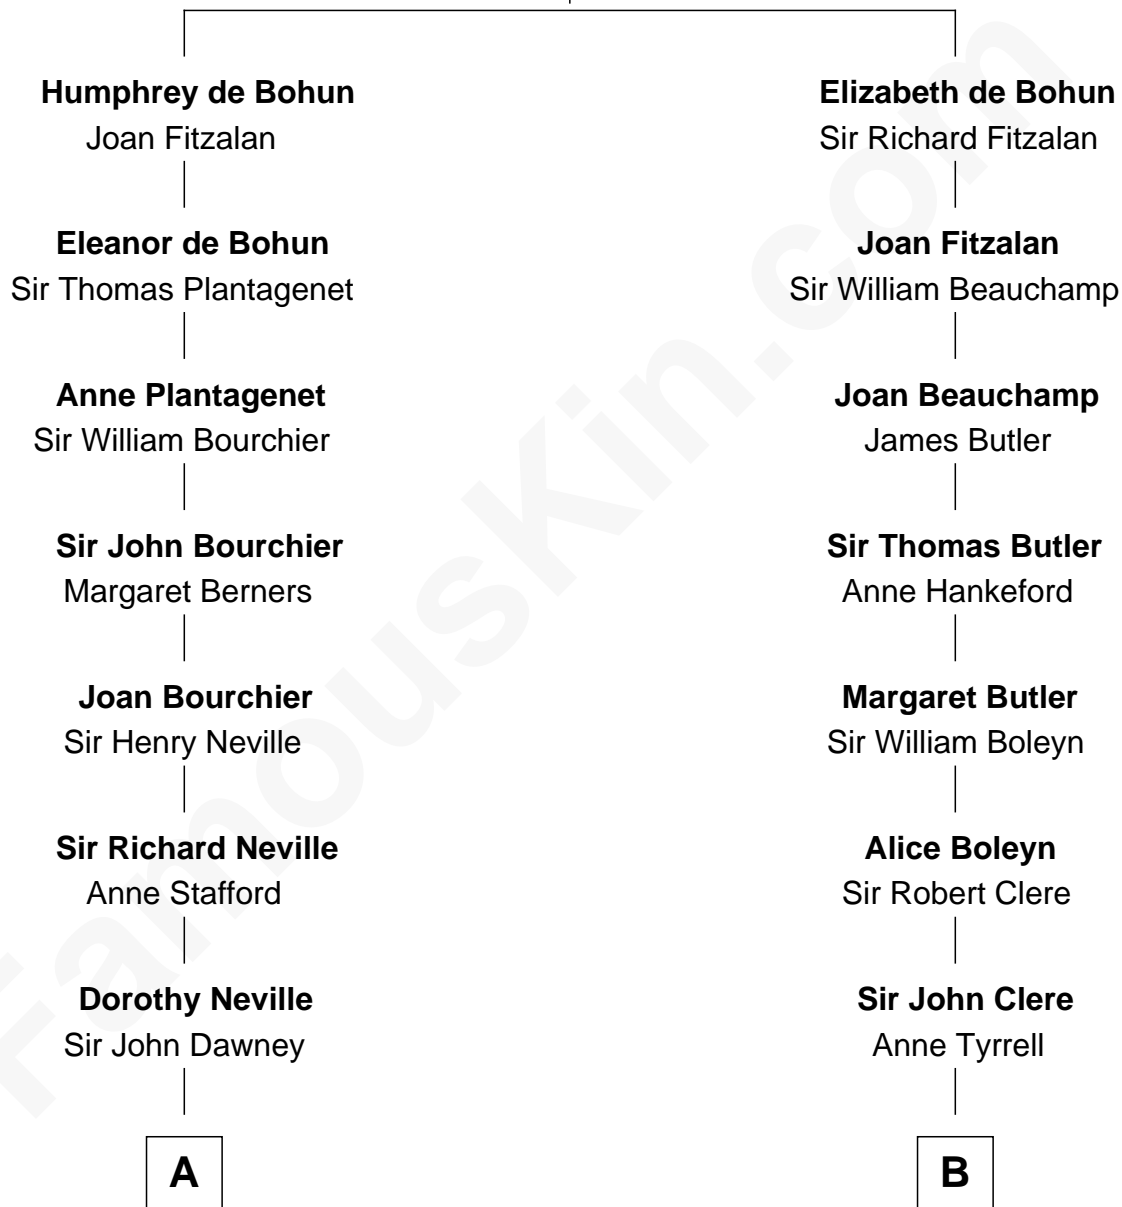

FamousKin.com Relationship Chart of

Jimmy Carter

39th U.S. President

20th cousin 1 time removed of

Treat Williams

TV & Movie Actor

Sir William de Bohun
Elizabeth de Badlesmere

C

James E. Pratt
Sophronia C. Cowan

Nina Pratt
William Archibald Carter

Earl Carter
Lillian Gordy

Jimmy Carter
39th U.S. President

D

Rufus M. Gillette
Abigail Payne

Mary Abigail Gillette
George Willey Andrew

Treat Payne Andrew
Eleanor Barnum