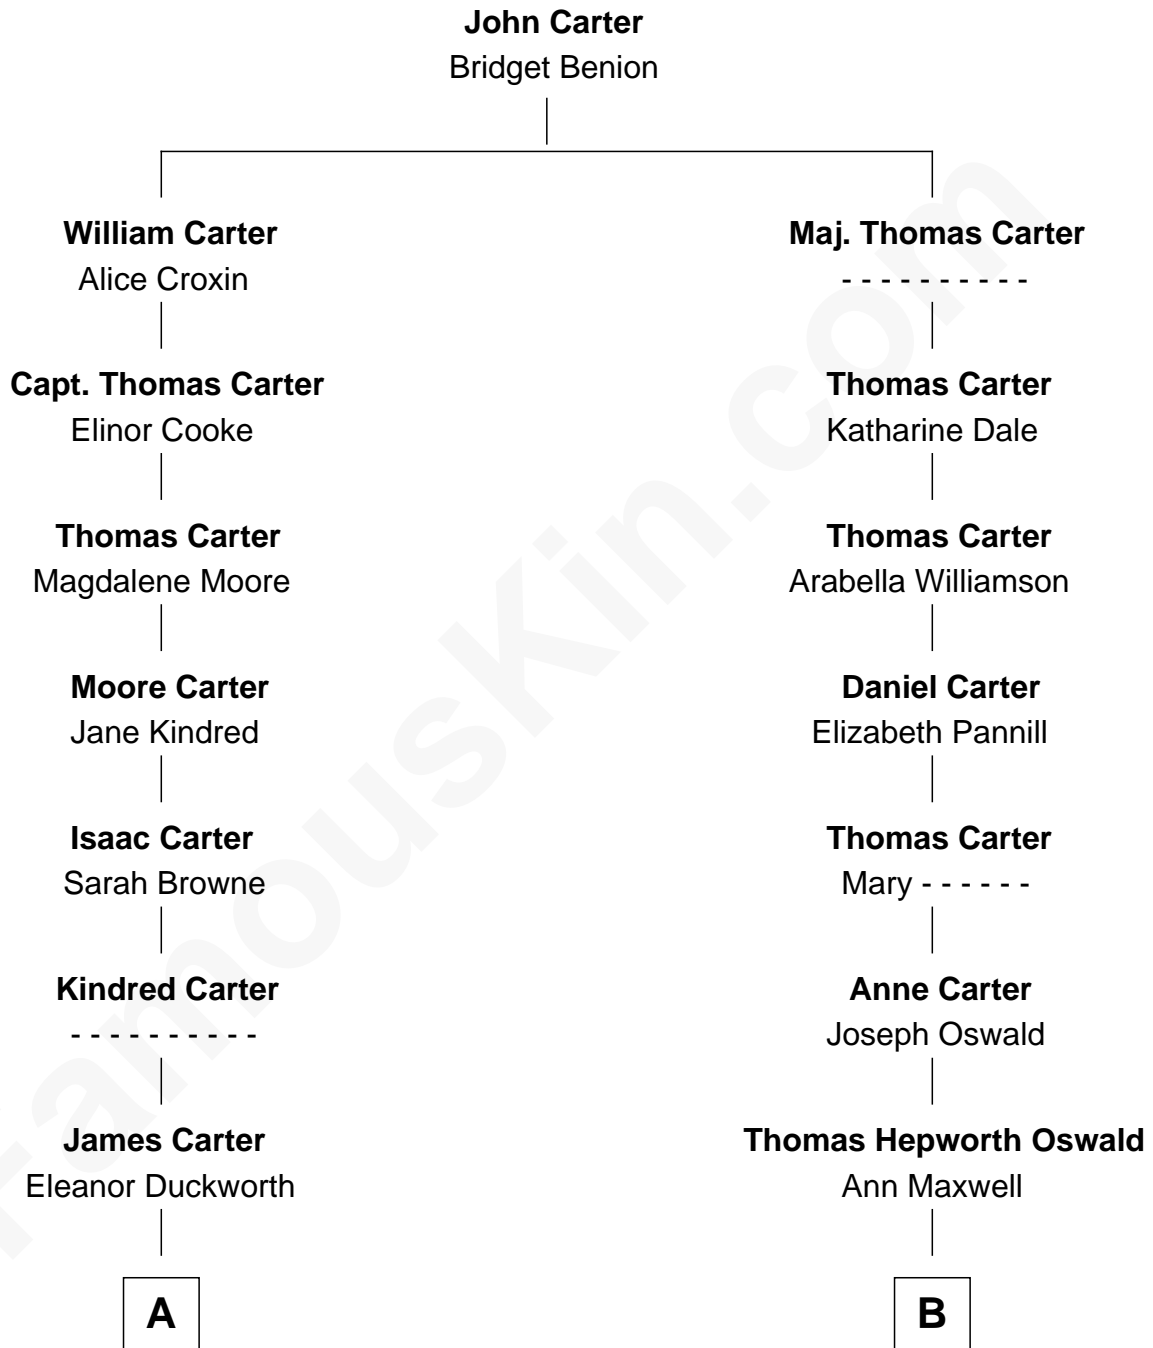

FamousKin.com Relationship Chart of

Jimmy Carter

39th U.S. President

10th cousin 1 time removed of

Lee Harvey Oswald

Accused Assassin of President John F. Kennedy

A

Wiley Carter
Ann Ansley

Littleberry Walker Carter
Mary Ann Diligent Seals

William Archibald Carter
Nina Pratt

Earl Carter
Lillian Gordy

Jimmy Carter
39th U.S. President

B

Thomas Hepworth Oswald
Lucy Hannah

William Oswald
Mary Harvey

Robert Edward Lee Oswald
Marguerite Frances Claverie

Lee Harvey Oswald
Accused Assassin of J.F.K.

FamousKin.com