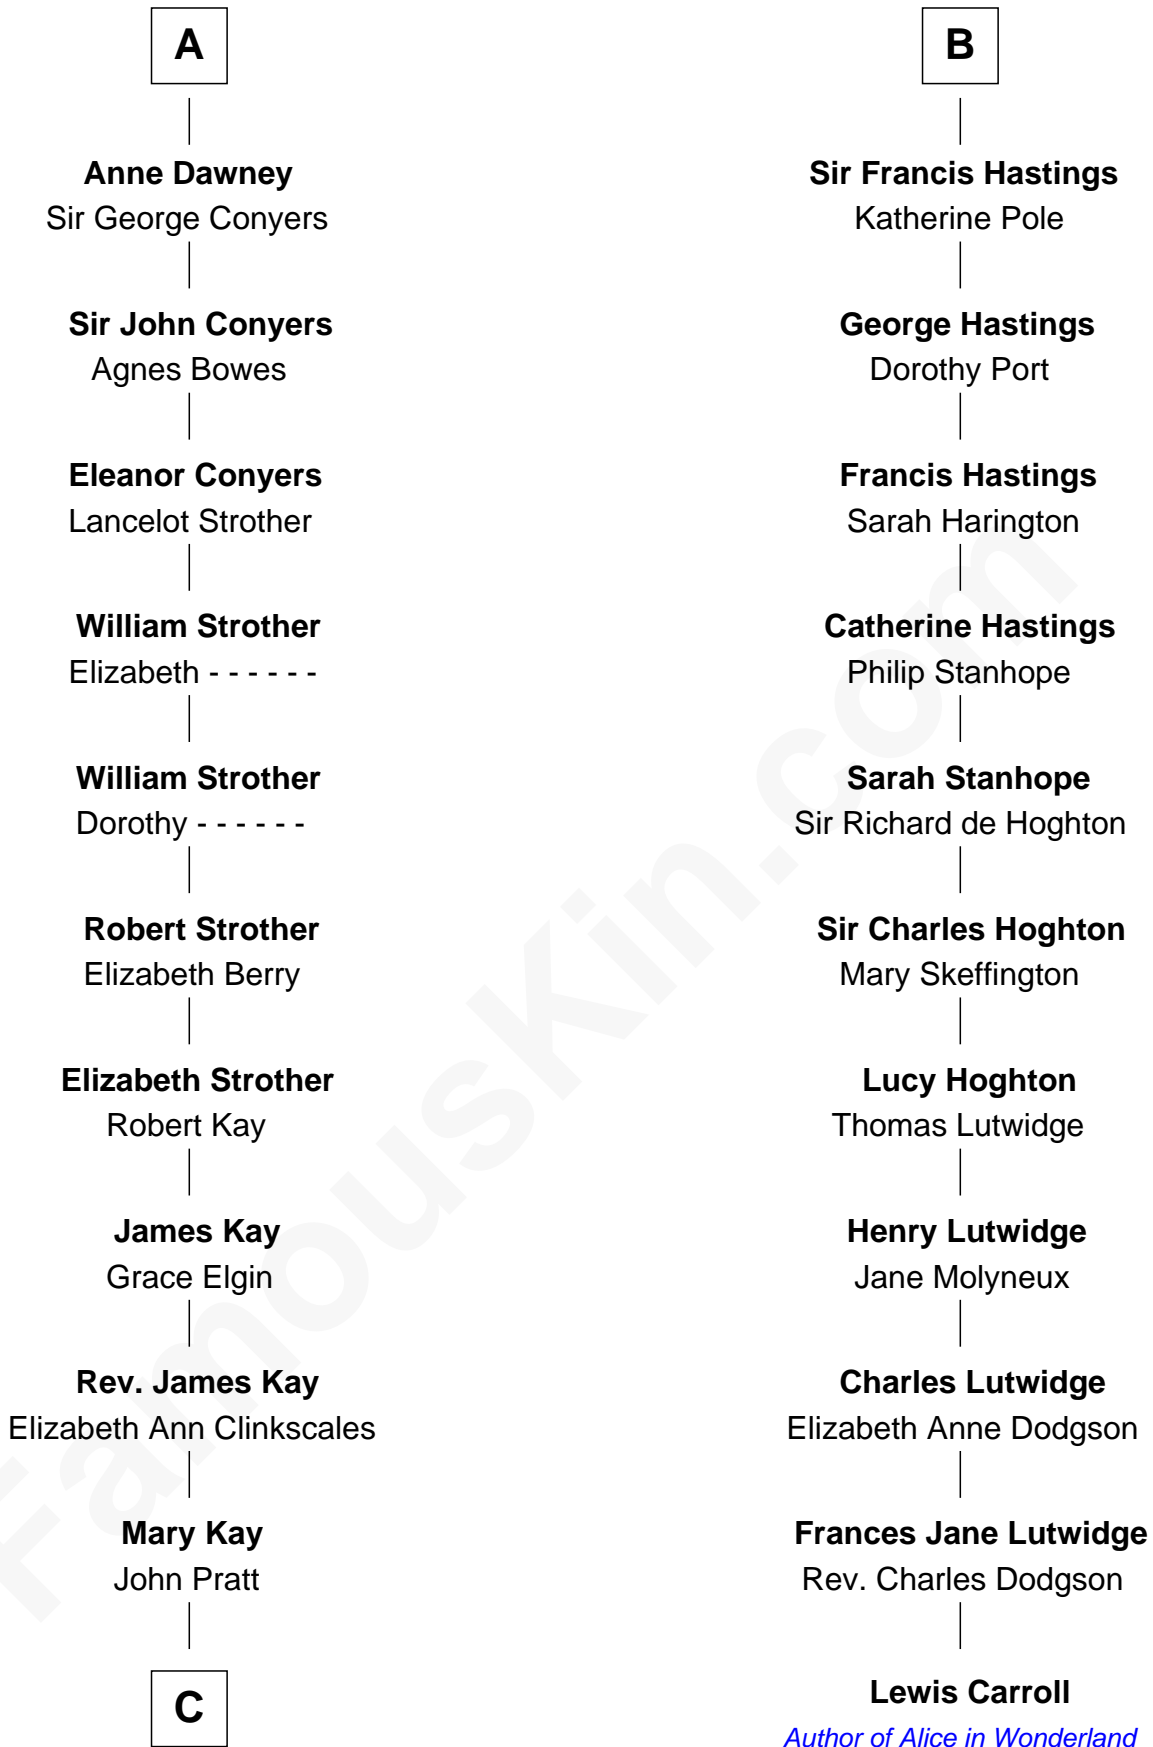

FamousKin.com Relationship Chart of

Jimmy Carter

39th U.S. President

17th cousin 3 times removed of

Lewis Carroll

Author of Alice in Wonderland

C

—
James E. Pratt
Sophronia C. Cowan

—
Nina Pratt
William Archibald Carter

—
Earl Carter
Lillian Gordy

—
Jimmy Carter
39th U.S. President

FamousKin.com