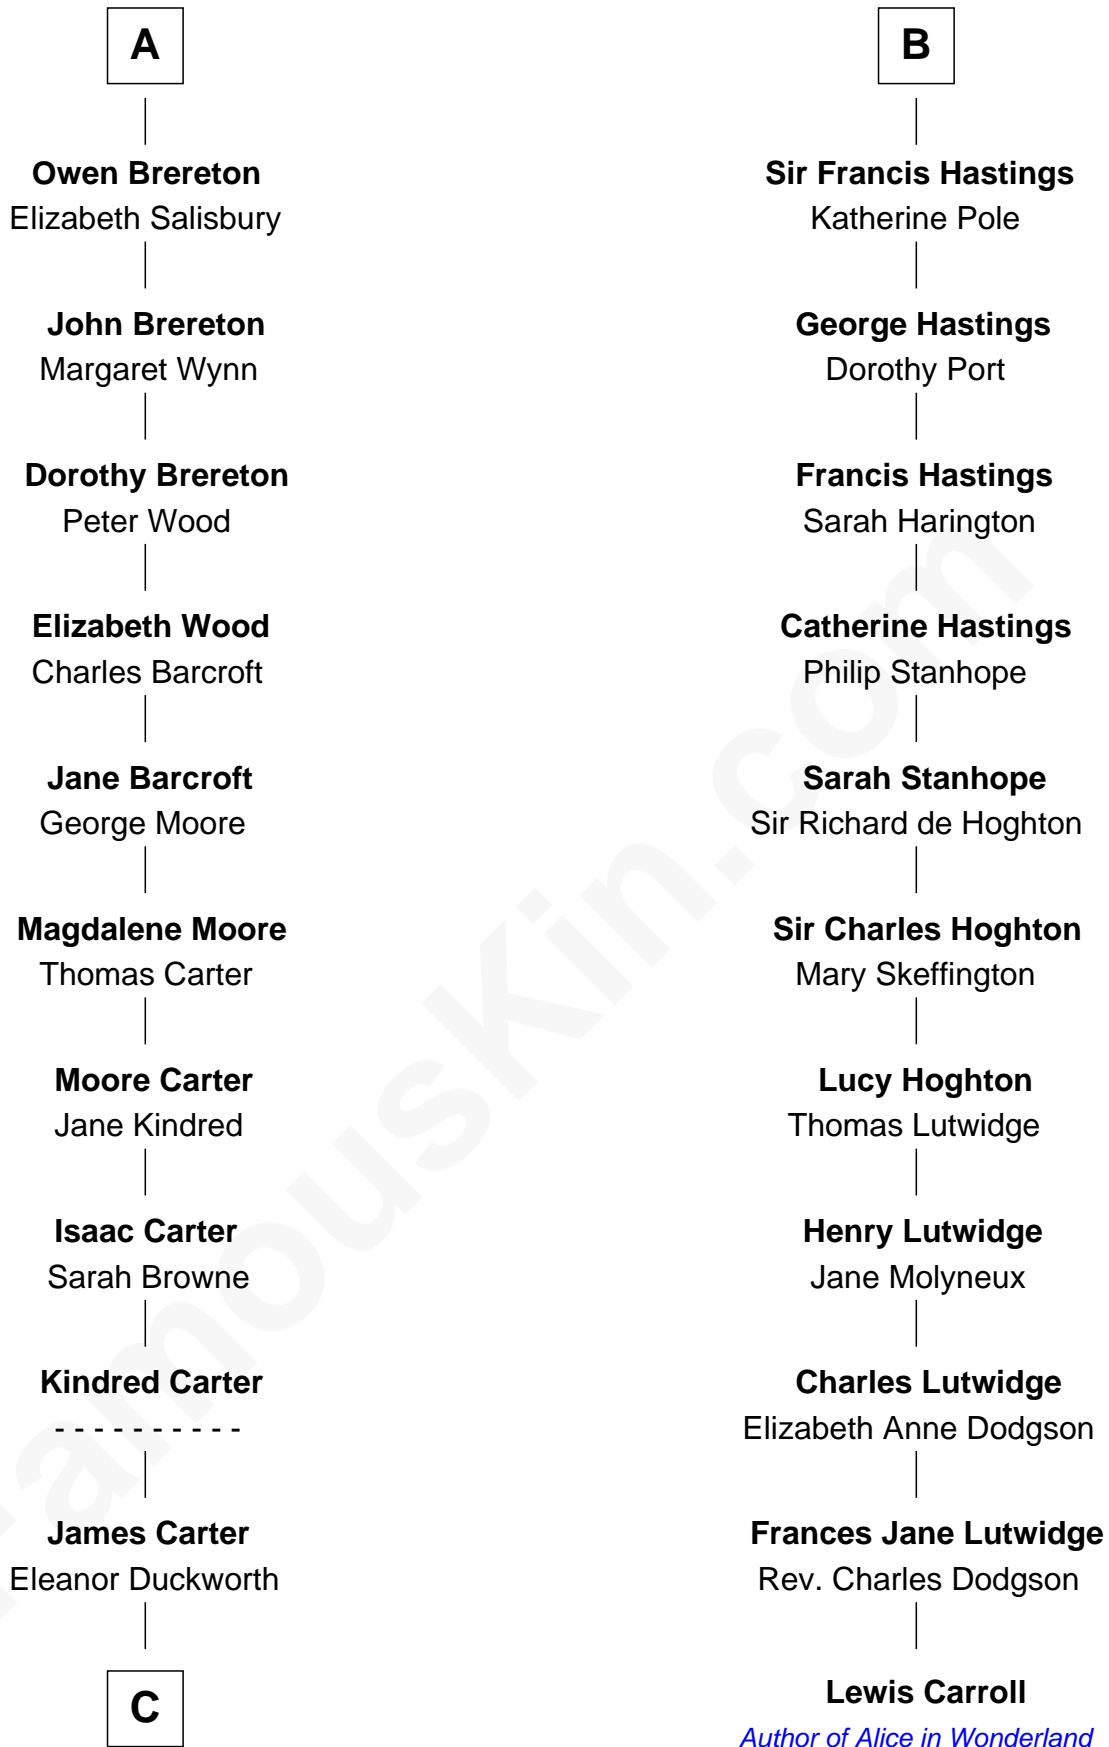

FamousKin.com Relationship Chart of

Jimmy Carter

39th U.S. President

17th cousin 4 times removed of

Lewis Carroll

Author of Alice in Wonderland

Sir Robert de Holland

Maude la Zouche

Maude de Holland
Sir Thomas de Swinnerton

Sir Robert de Swinnerton
Elizabeth de Beke

Maud de Swinnerton
Sir William Ipstones

Alice Ipstones
Sir Randall Brereton

Sir William Brereton
Catherine Wylde

Edward Brereton
Elizabeth Roydon

John Brereton
Margaret Fychan

A

Thomas Holand
Joan Plantagenet

Sir Thomas de Holand
Alice Fitzalan

Margaret de Holand
Sir John Beaufort

Edmund Beaufort
Eleanor Beauchamp

Margaret Beaufort
Humphrey Stafford

Henry Stafford
Catherine Woodville

Anne Stafford
Sir George Hastings

B

C

—
Wiley Carter

Ann Ansley

—
Littleberry Walker Carter

Mary Ann Diligent Seals

—
William Archibald Carter