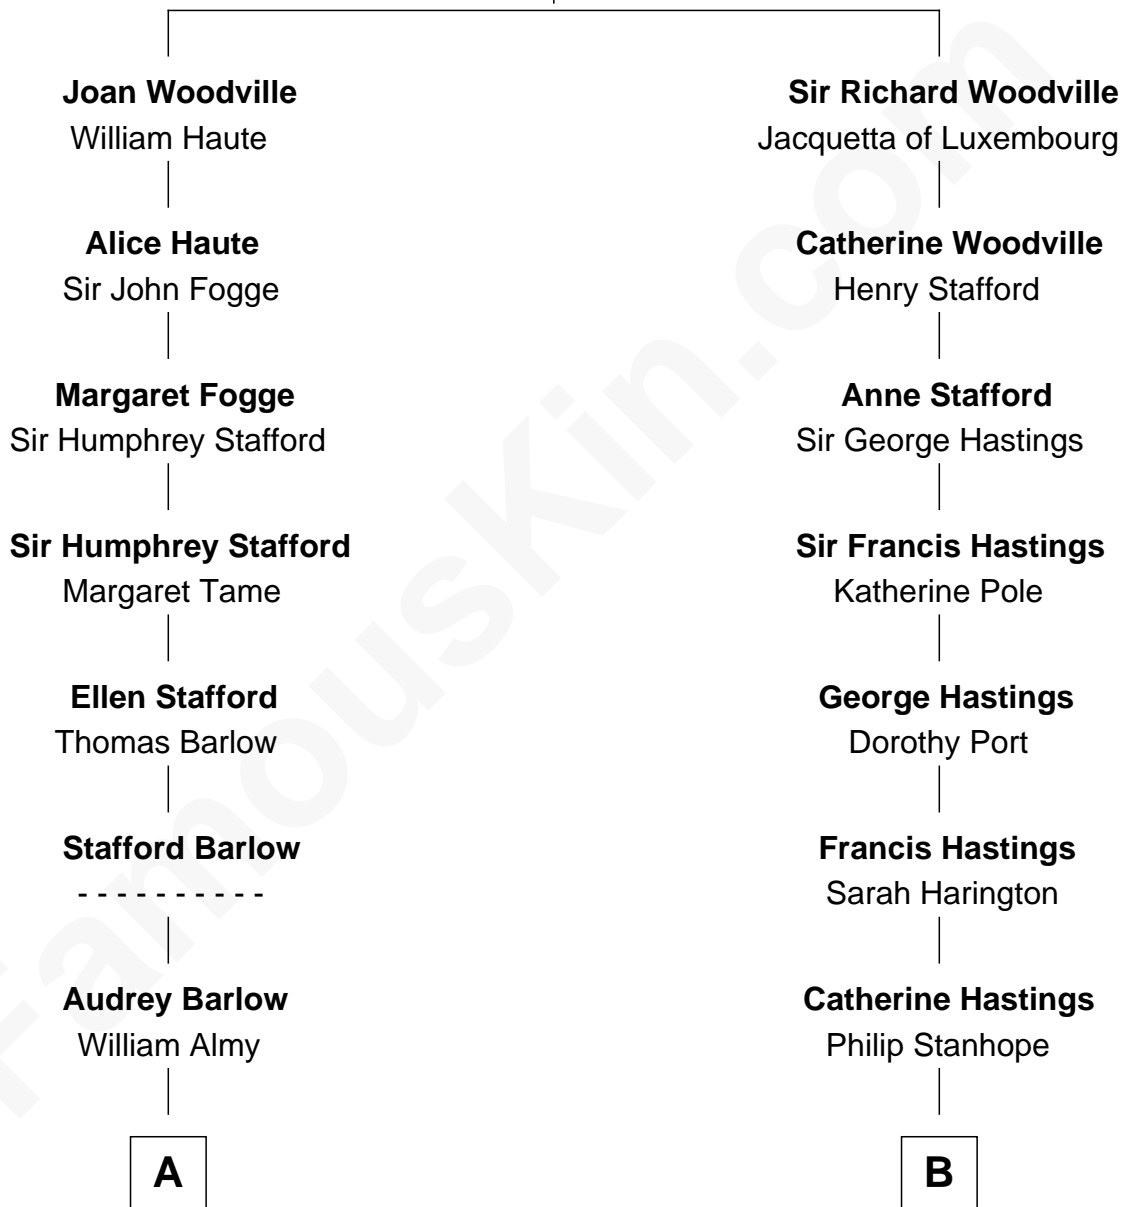

# FamousKin.com Relationship Chart of

**Jimmy Carter**

*39th U.S. President*

14th cousin 2 times removed of

**E. M. Forster**

*English Novelist*

**Richard Woodville**

Joan Bedlisgate

**A**

**Christopher Almy**

Elizabeth Cornell

**Elizabeth Almy**

Lewis Morris

**Richard Morris**

Mary Porter

**Job Morris**

Mary Ansley

**Lydia Morris**

Abel Ansley

**Ann Ansley**

Wiley Carter

**Littleberry Walker Carter**

Mary Ann Diligent Seals

**William Archibald Carter**

Nina Pratt

**Earl Carter**

Lillian Gordy

**Jimmy Carter**

*39th U.S. President*

**B**

**Sarah Stanhope**

Sir Richard de Hoghton