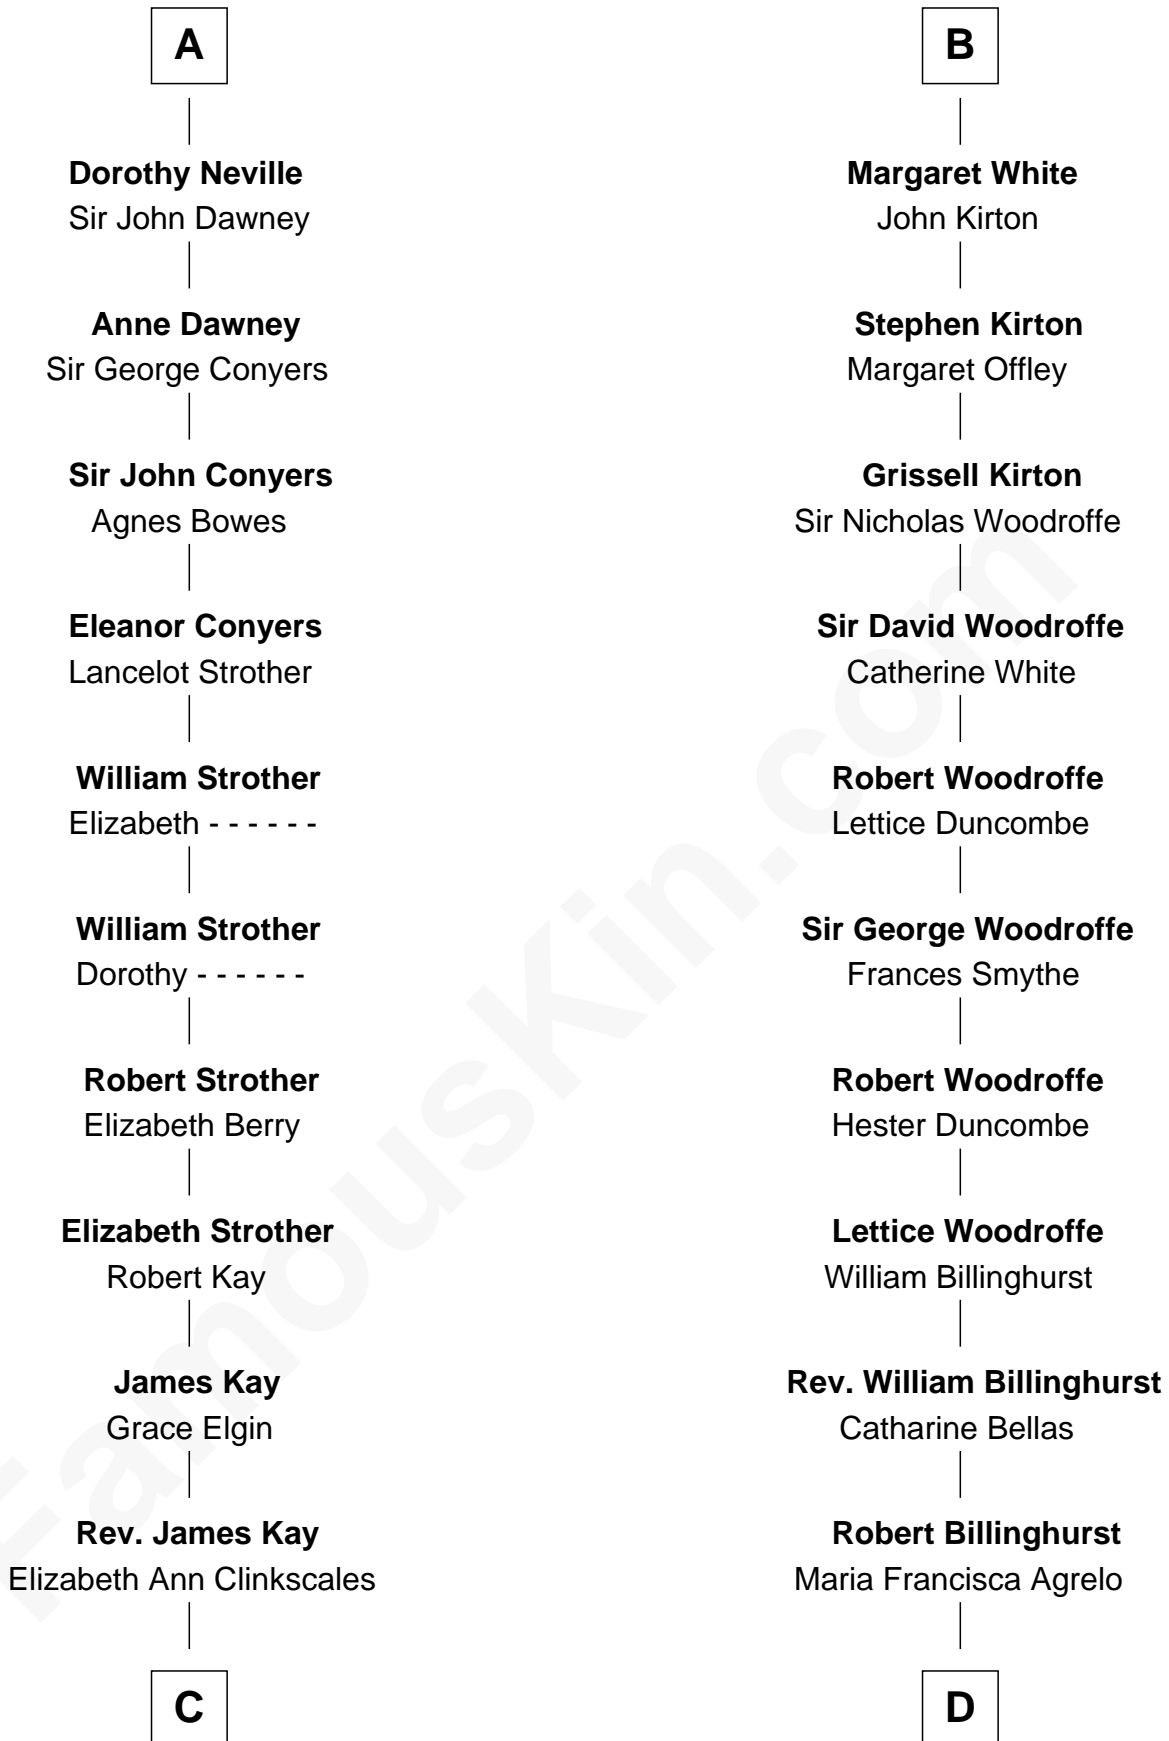

# FamousKin.com Relationship Chart of

**Jimmy Carter**

*39th U.S. President*

18th cousin 3 times removed of

**Guillermo Billinghurst**

*31st President of Peru*

**Bartholomew de Badlesmere**

Margaret de Clare

**Elizabeth de Badlesmere**

Sir William de Bohun

**Humphrey de Bohun**

Joan Fitzalan

**Eleanor de Bohun**

Sir Thomas Plantagenet

**Anne Plantagenet**

Sir William Bouchier

Sir Robert Hungerford

**Eleanor Hungerford**

Sir John White

**Robert White**

Margaret Gainsford

**B**

**C**

**Mary Kay**  
John Pratt

**James E. Pratt**  
Sophronia C. Cowan

**Nina Pratt**  
William Archibald Carter

**Earl Carter**  
Lillian Gordy

**Jimmy Carter**  
*39th U.S. President*

**D**

**Guillermo Eugenio Billinghurst**  
Belisaria Angulo