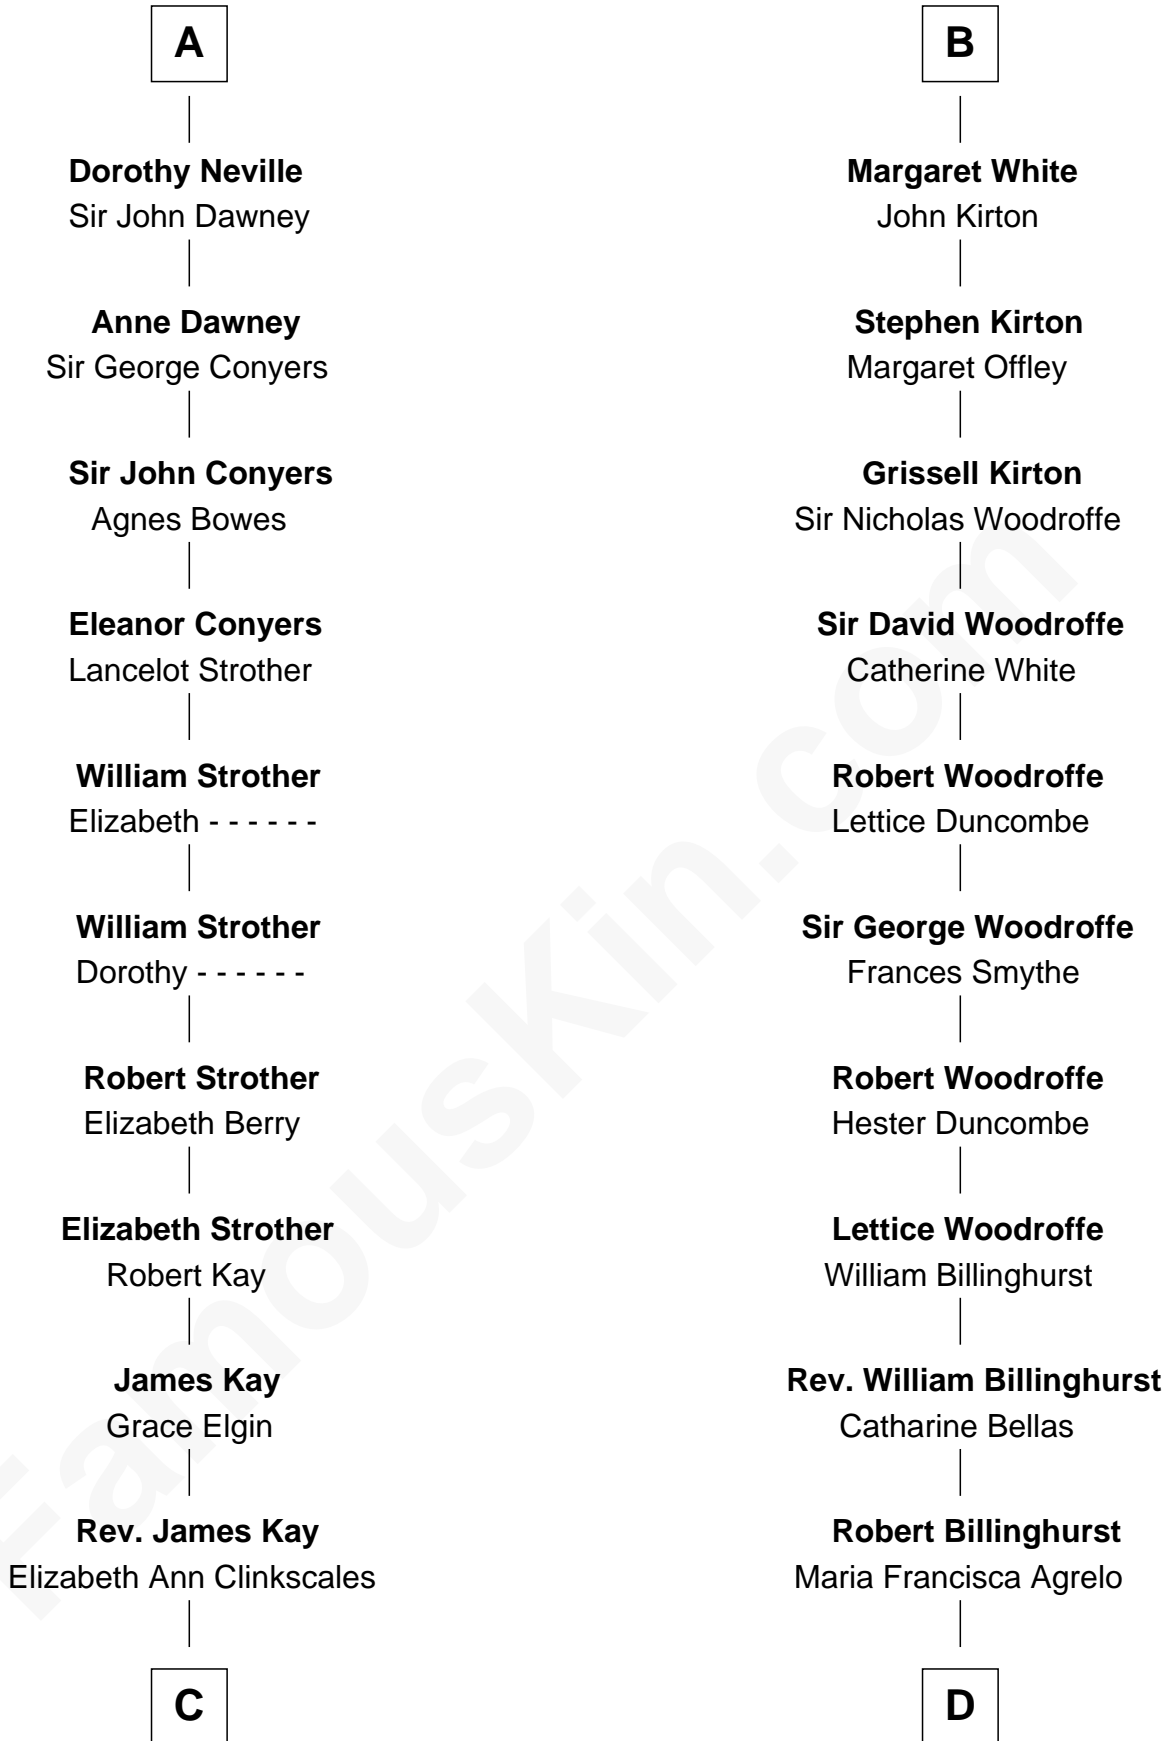

FamousKin.com Relationship Chart of

Jimmy Carter

39th U.S. President

20th cousin 1 time removed of

Susana Ferrari Billinghurst

Argentine Aviation Pioneer

Bartholomew de Badlesmere

Margaret de Clare

Elizabeth de Badlesmere

Sir William de Bohun

Humphrey de Bohun

Joan Fitzalan

Eleanor de Bohun

Sir Thomas Plantagenet

Anne Plantagenet

Sir William Bouchier

Sir Robert Hungerford

Eleanor Hungerford

Sir John White

Robert White

Margaret Gainsford

B

C

Mary Kay
John Pratt

James E. Pratt
Sophronia C. Cowan

Nina Pratt
William Archibald Carter

Earl Carter
Lillian Gordy

Jimmy Carter
39th U.S. President

D

Daniel Mariano Billinghurst
Mercedes Merzano

Lisandro Billinghurst
Ana Kidd