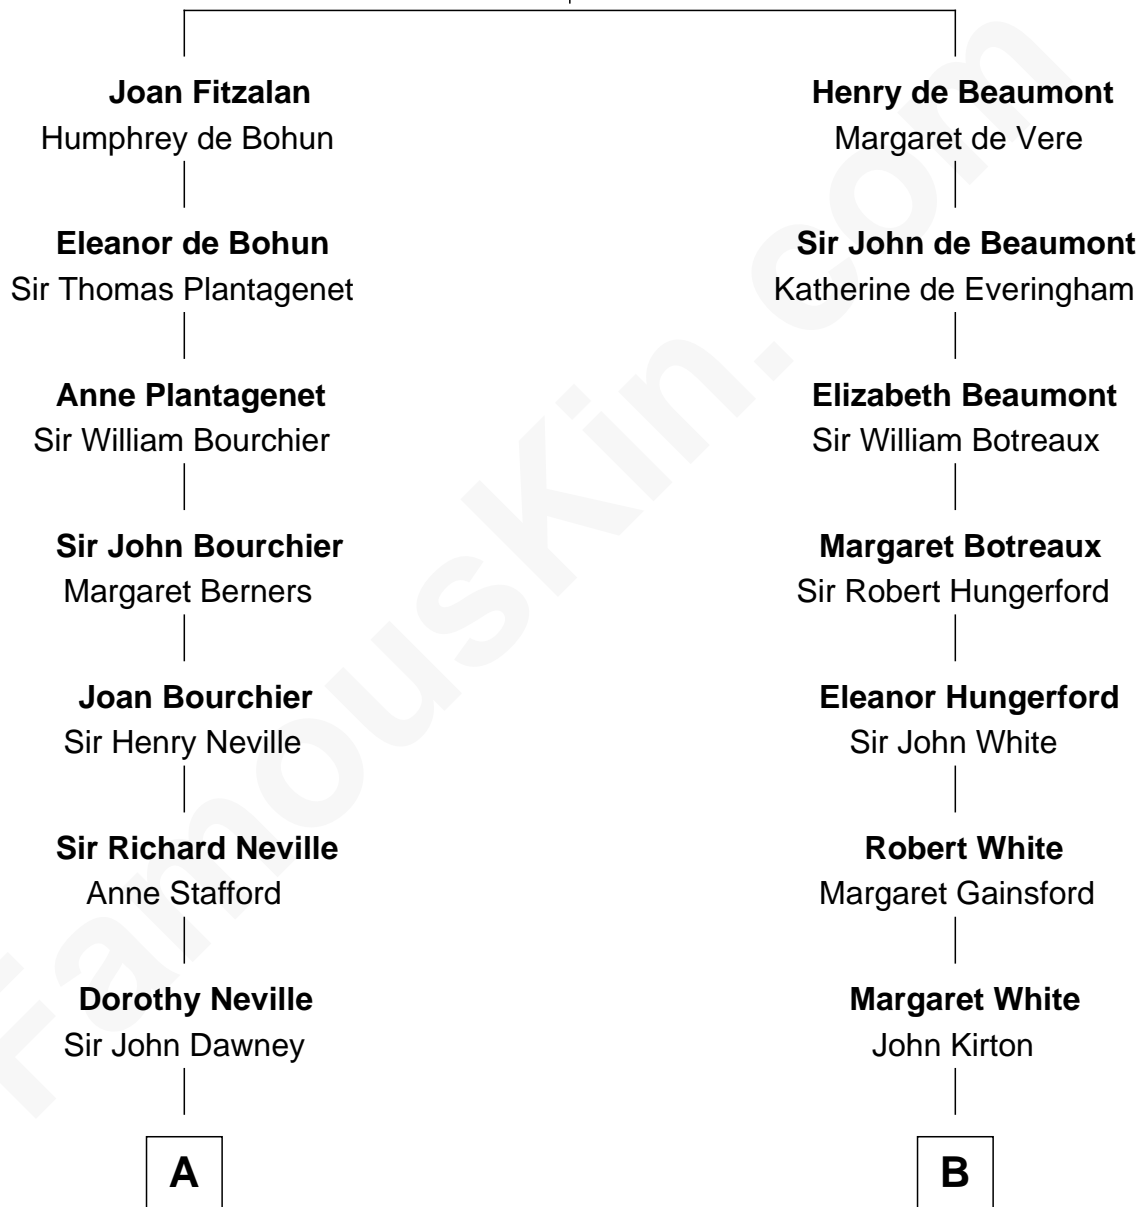

# FamousKin.com Relationship Chart of

**Jimmy Carter**

*39th U.S. President*

19th cousin 1 time removed of

**Susana Ferrari Billinghurst**

*Argentine Aviation Pioneer*

**Eleanor Plantagenet**

*with husband  
Richard Fitzalan*

*with husband  
Sir John de Beaumont*

**C**

**James E. Pratt**  
Sophronia C. Cowan

**Nina Pratt**  
William Archibald Carter

**Earl Carter**  
Lillian Gordy

**Jimmy Carter**  
*39th U.S. President*

**D**

**Lisandro Billinghurst**  
Ana Kidd

**Rosa Laureana Billinghurst**  
Alfredo Ferrari

**Susana Ferrari Billinghurst**  
*Argentine Aviation Pioneer*

FamousKin.com