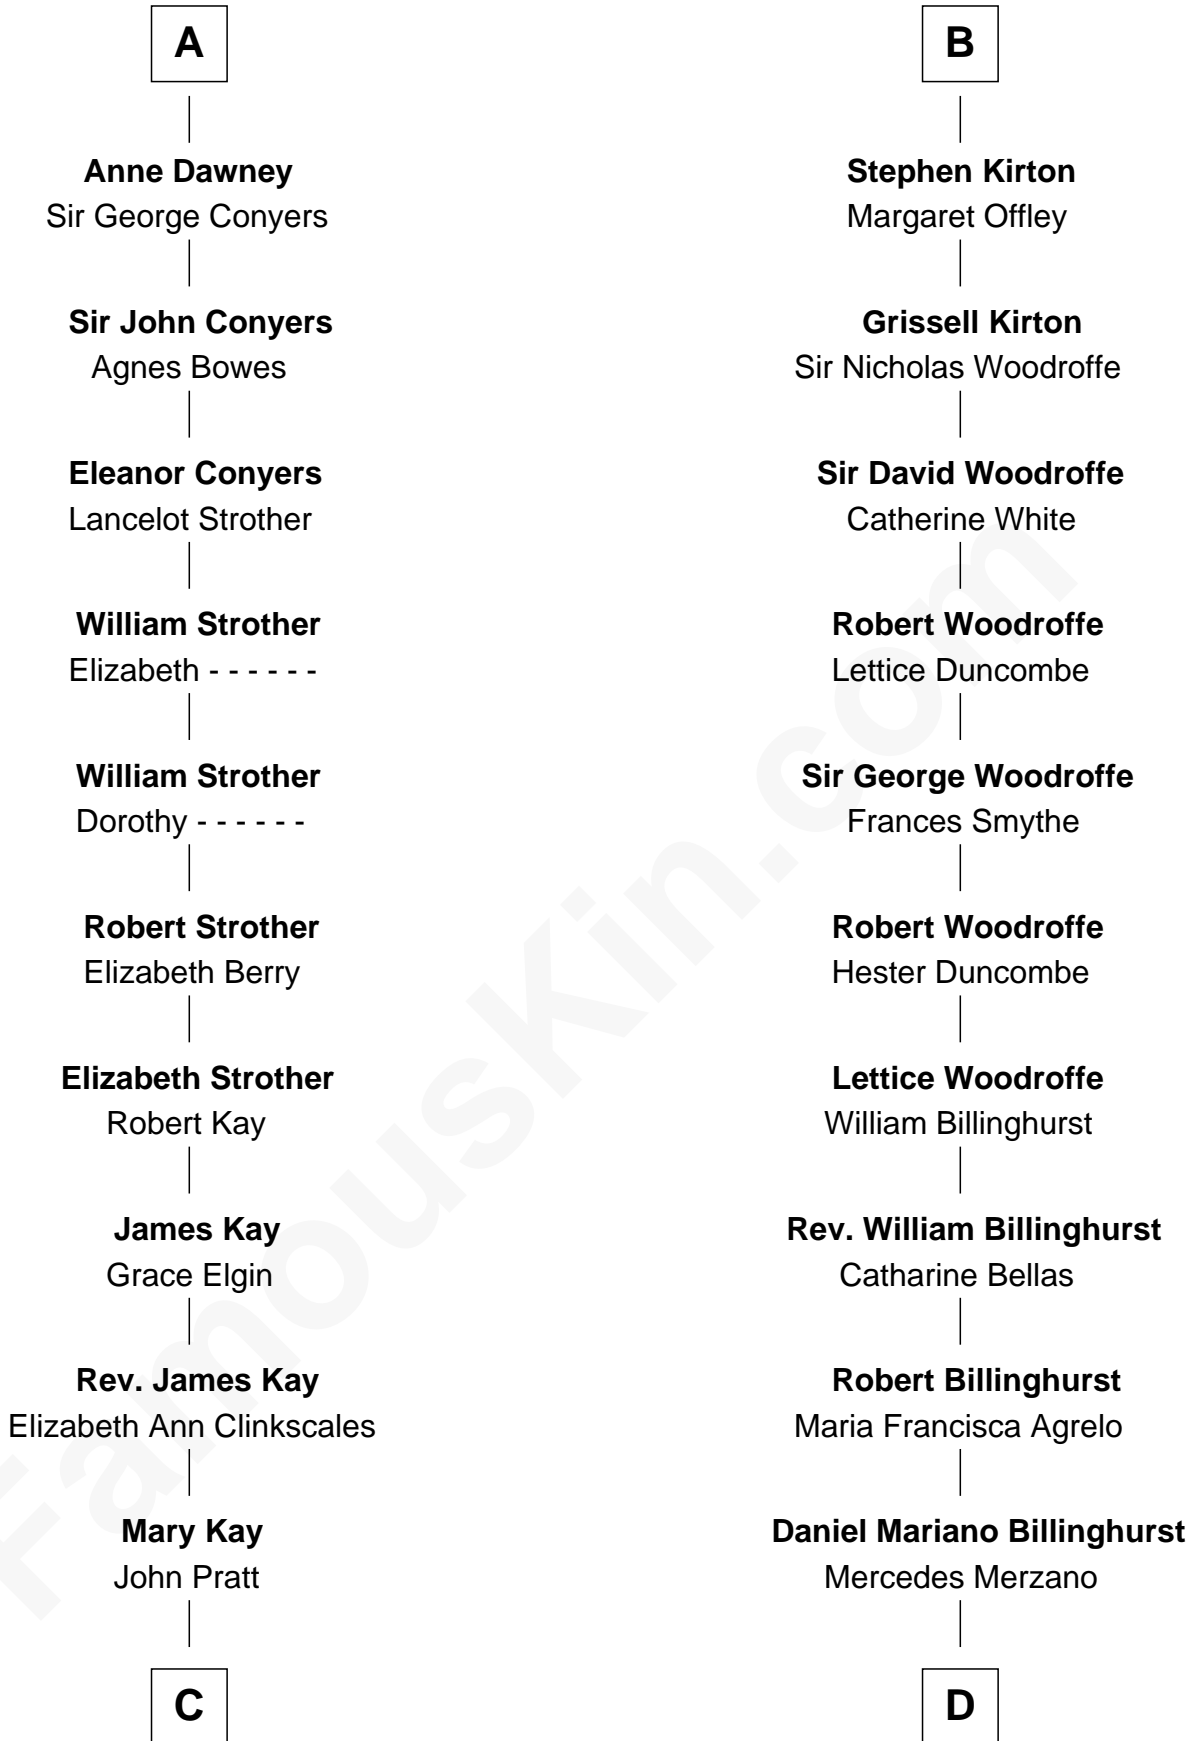

# FamousKin.com Relationship Chart of

**Jimmy Carter**

*39th U.S. President*

19th cousin 1 time removed of

**Susana Ferrari Billinghurst**

*Argentine Aviation Pioneer*

**Eleanor Plantagenet**

*with husband  
Richard Fitzalan*

*with husband  
Sir John de Beaumont*

**C**

**James E. Pratt**  
Sophronia C. Cowan

**Nina Pratt**  
William Archibald Carter

**Earl Carter**  
Lillian Gordy

**Jimmy Carter**  
*39th U.S. President*

**D**

**Lisandro Billinghurst**  
Ana Kidd

**Rosa Laureana Billinghurst**  
Alfredo Ferrari

**Susana Ferrari Billinghurst**  
*Argentine Aviation Pioneer*

FamousKin.com