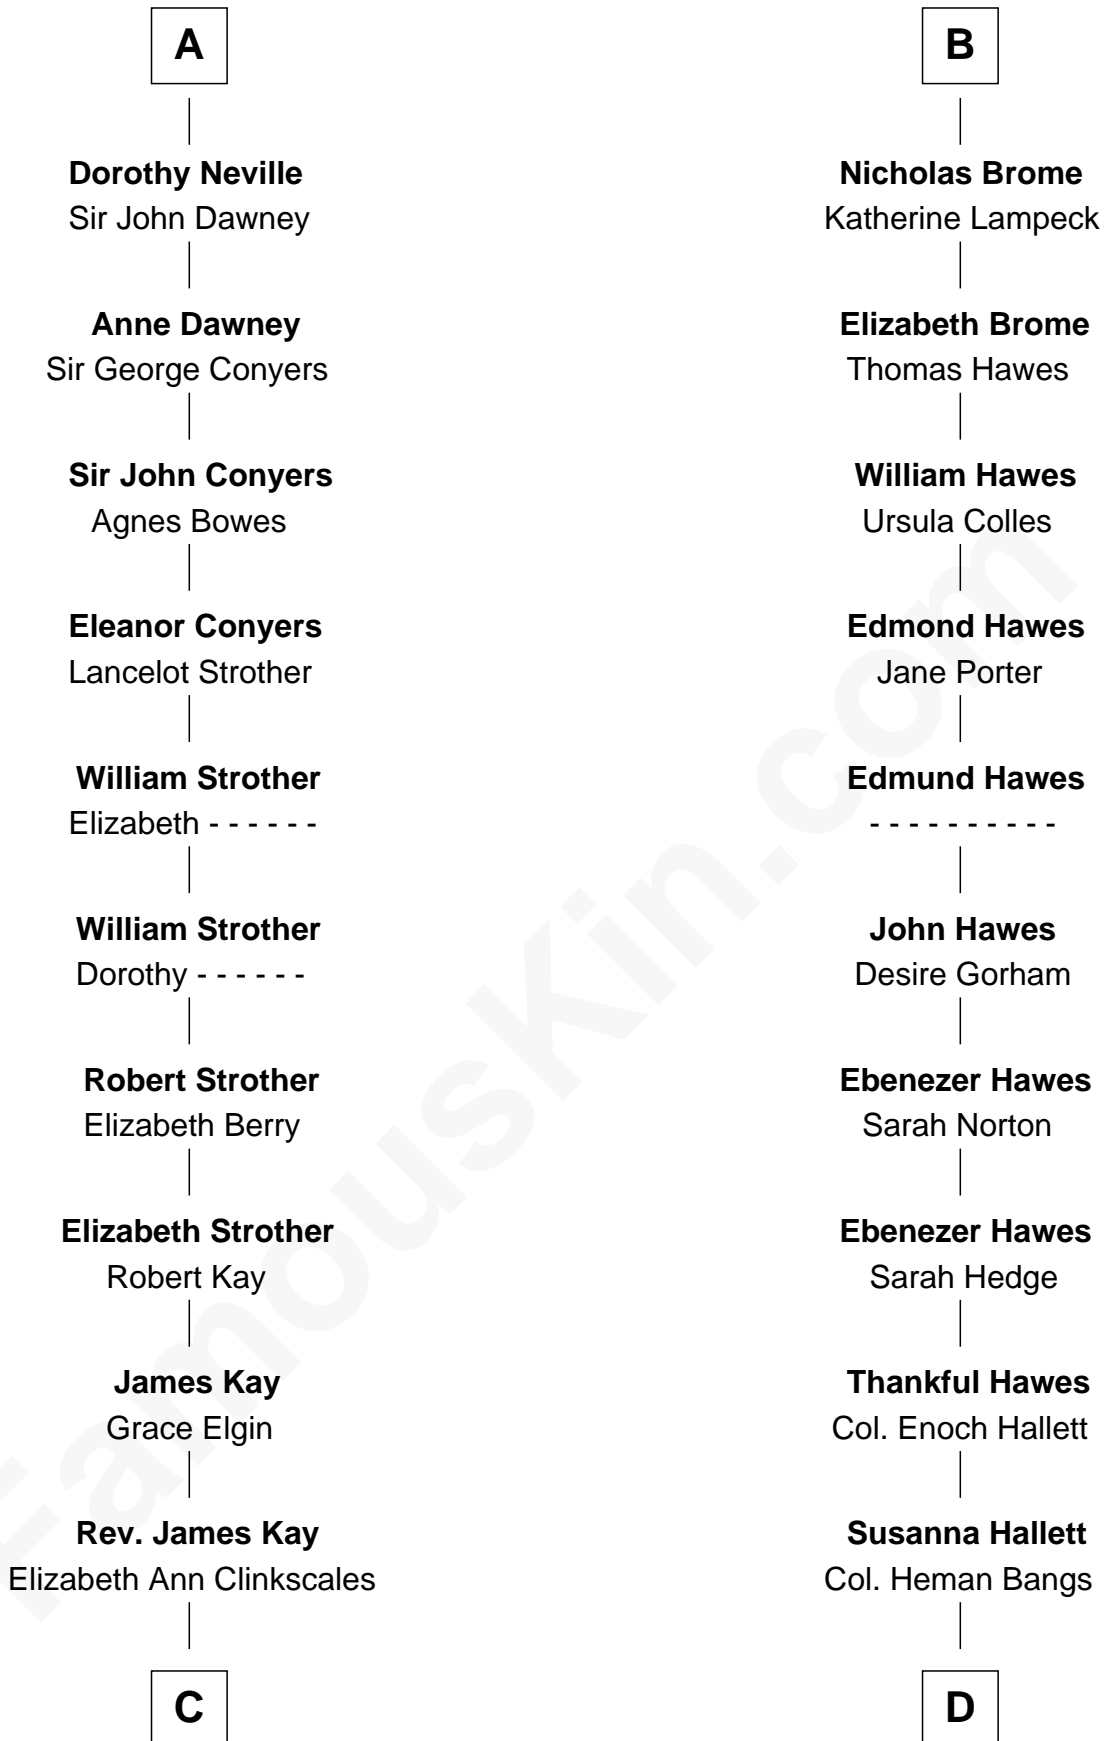

# FamousKin.com Relationship Chart of

**Jimmy Carter**

*39th U.S. President*

19th cousin 2 times removed of

**Eugene Foss**

*45th Governor of Massachusetts*

**Sir James de Audley**

Ela Longespee

Katherine Giffard

**Sir Nicholas Audley**

Joan Martin

**Alice de Audley**

Sir Hugh de Meynell

**Isabel de Meynell**

Sir Thomas de Shirley

**Sir Hugh Shirley**

Beatrice Brewes

**Sir Ralph Shirley**

Joan Basset

**Beatrice Shirley**

John Brome

**B**

**C**

**Mary Kay**  
John Pratt

**James E. Pratt**  
Sophronia C. Cowan

**Nina Pratt**  
William Archibald Carter

**Earl Carter**  
Lillian Gordy

**Jimmy Carter**  
*39th U.S. President*

**D**

**Amanda Bangs**  
Samuel Bartlett Foss

**George Edmund Foss**  
Marcia Cordelia Noble