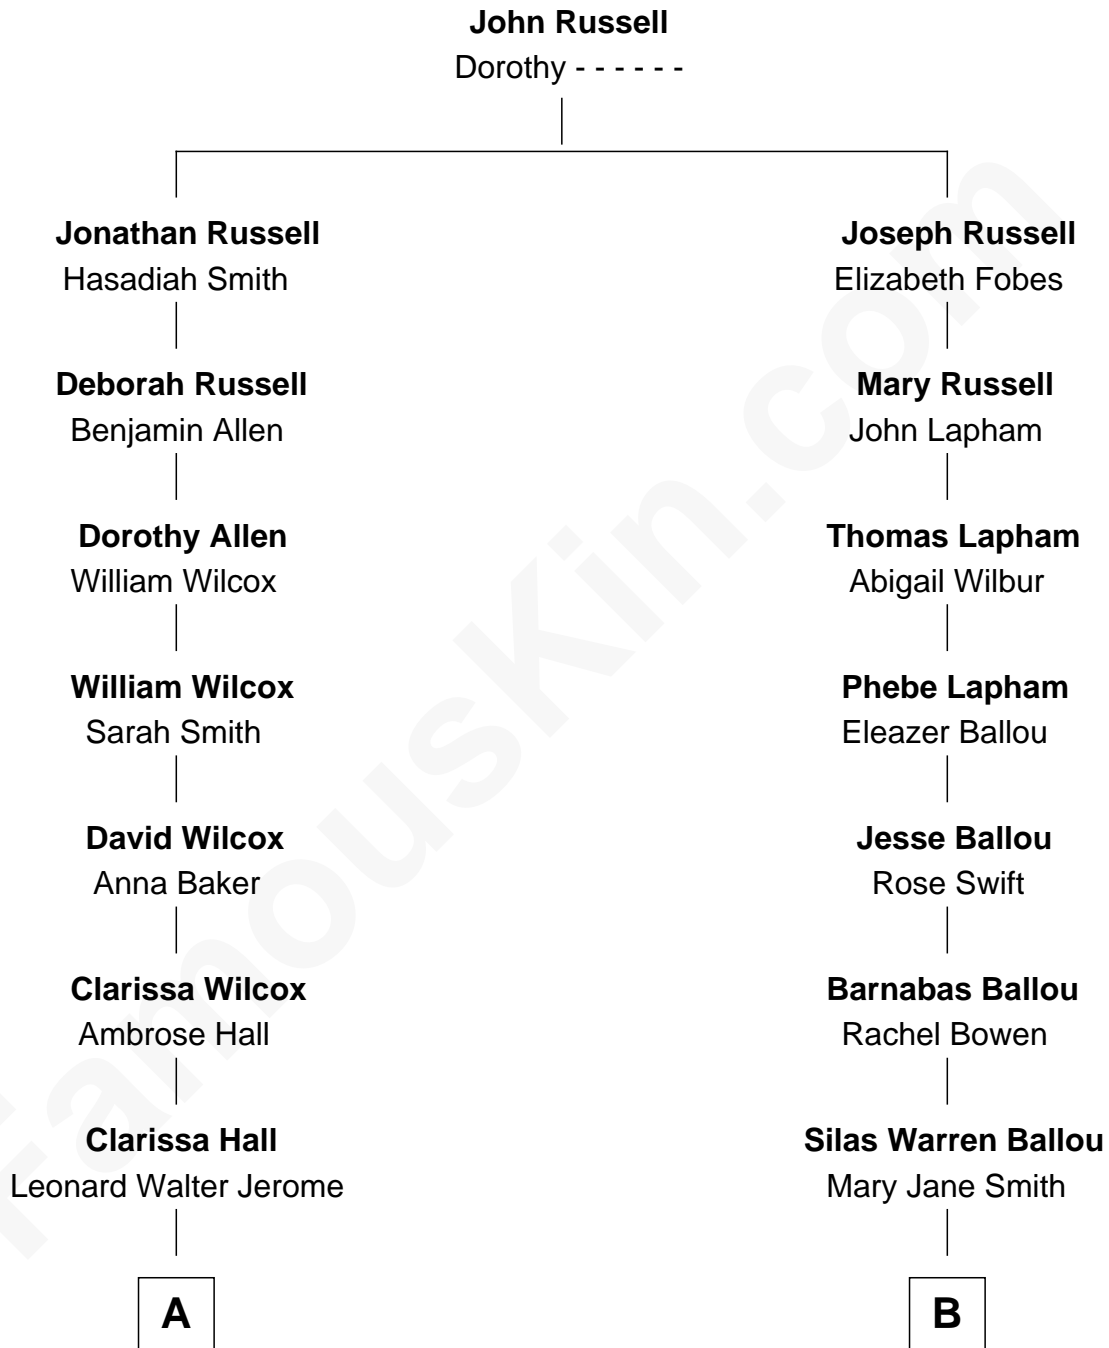

FamousKin.com

Relationship Chart of

Sir Winston Churchill

Prime Minister of the United Kingdom

8th cousin 4 times removed of

Brandon Routh

TV and Movie Actor

A

Jeanette Jerome
Randolph Henry Spencer-Churchill

Sir Winston Churchill
Prime Minister of the United Kingdom

B

Alfred Emenzo Ballou
Adella Mary Leigh

Viola Adelpia Ballou
Daniel Ephraim Brown

Leigh Alfred Brown
Edith Bell Brandon