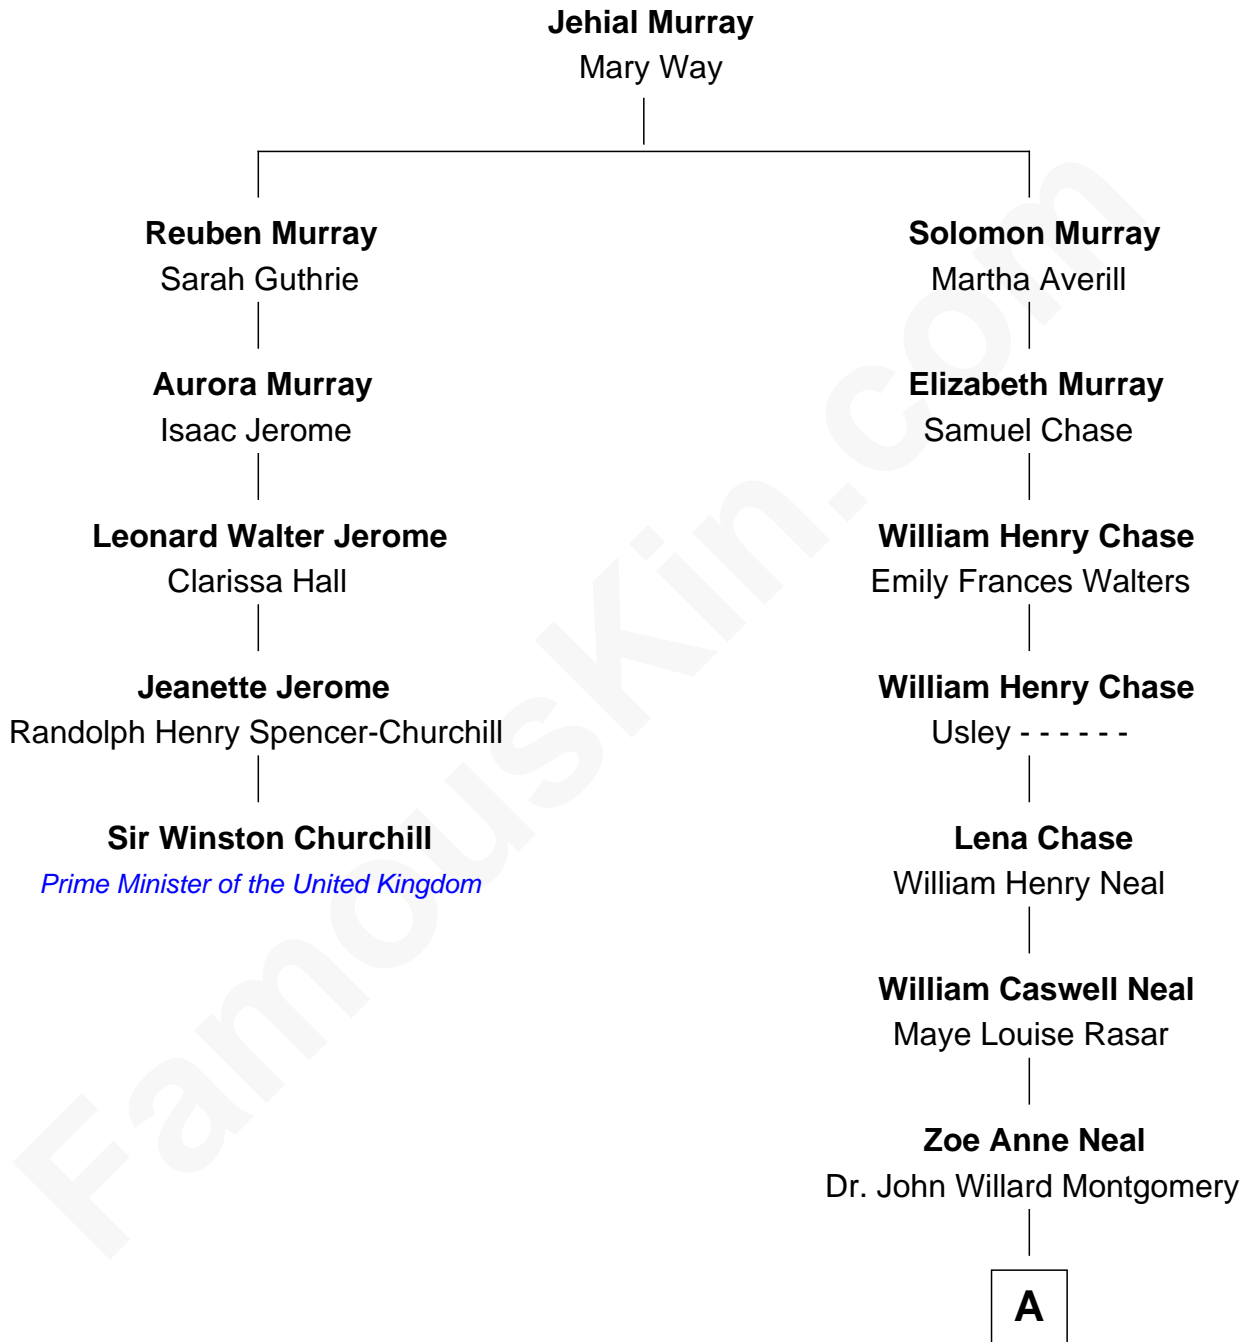

## Relationship Chart of

### Sir Winston Churchill

*Prime Minister of the United Kingdom*

4th cousin 4 times removed of

**Pete Buttigieg**

*19th U.S. Secretary of Transportation*

A

—  
**Jennifer Anne Montgomery**

Joseph Anthony Buttigieg