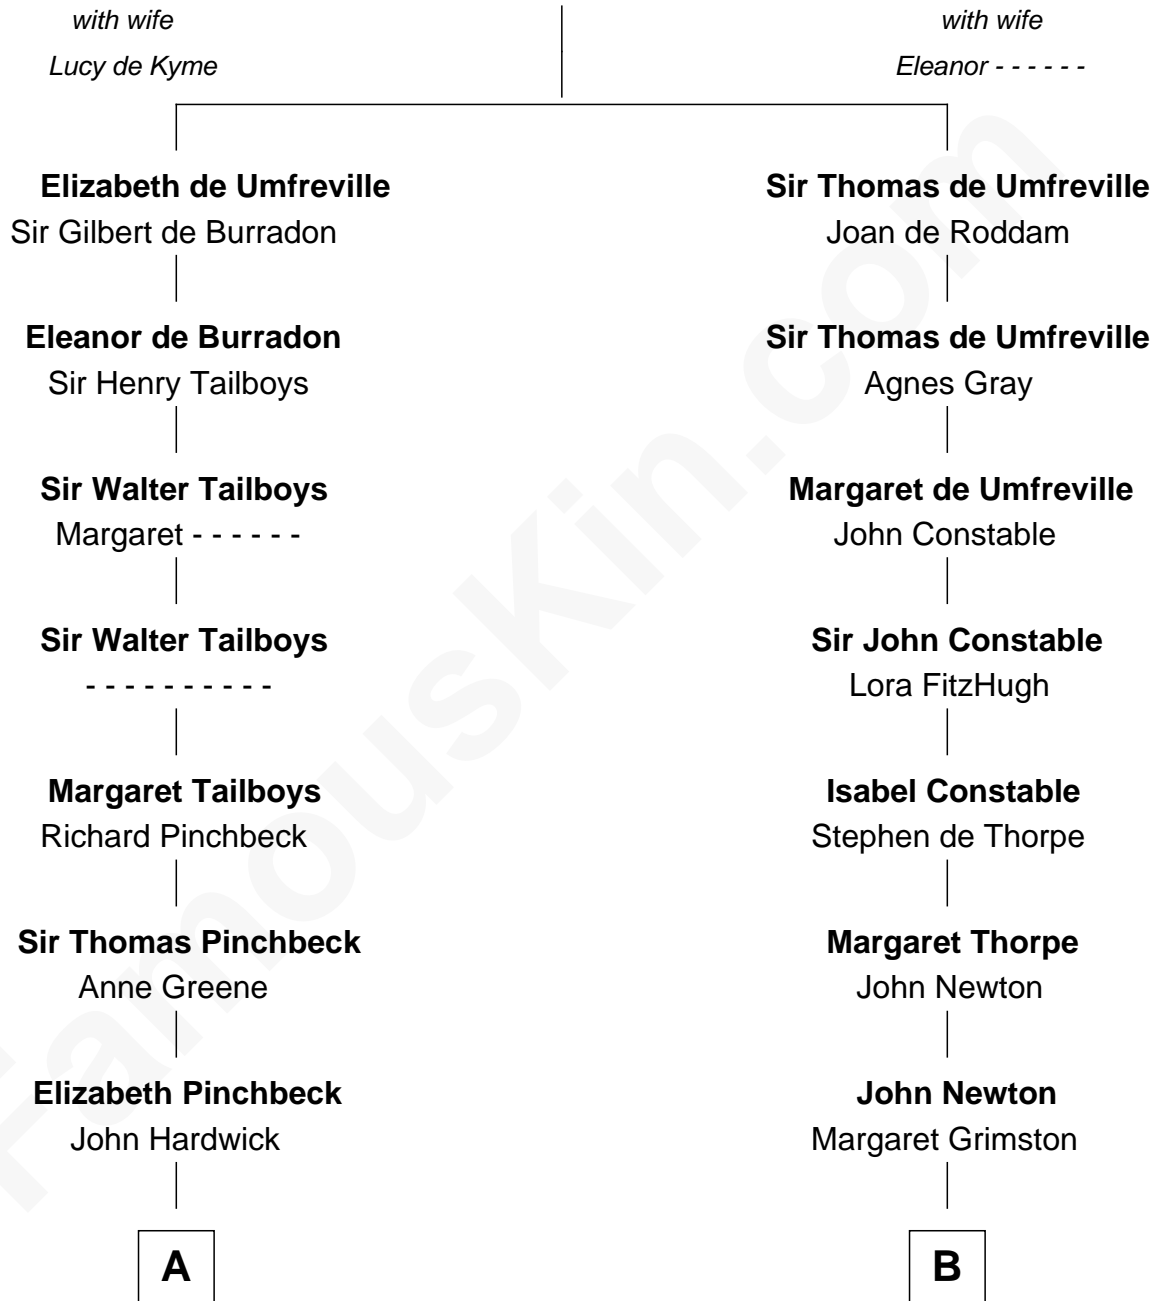

FamousKin.com

Relationship Chart of

Sir Winston Churchill

Prime Minister of the United Kingdom

20th cousin 1 time removed of

Mickey Rourke

Movie Actor

Sir Robert de Umfreville

C

George Spencer
Susan Stewart

Sir George Spencer-Churchill
Jane Stewart

Sir John Winston Spencer-Churchill
Frances Anne Emily Vane

Randolph Henry Spencer-Churchill
Jeanette Jerome

Sir Winston Churchill
Prime Minister of the United Kingdom