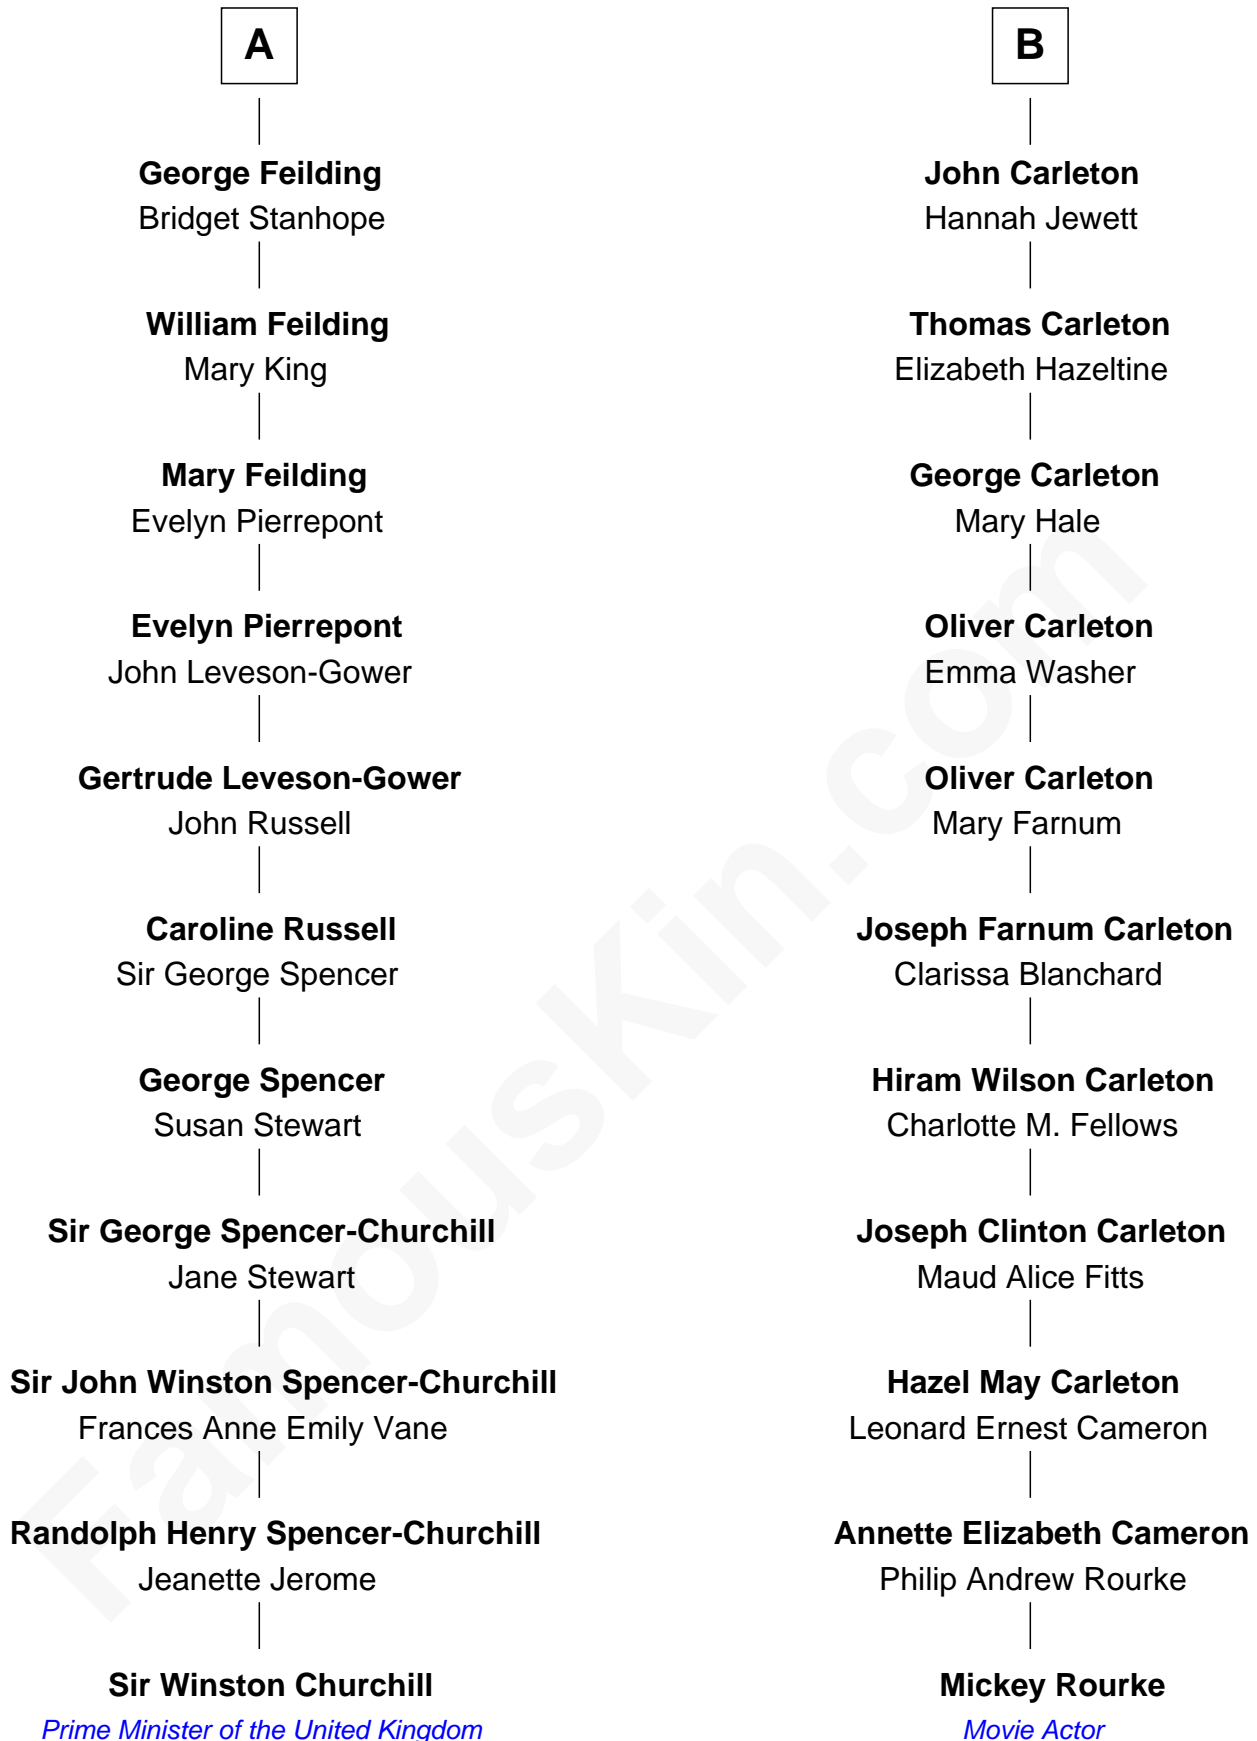

FamousKin.com
Relationship Chart of
Sir Winston Churchill
Prime Minister of the United Kingdom

17th cousin of

Mickey Rourke
Movie Actor

Sir William FitzHugh
 Margery Willoughby

Sir Henry FitzHugh
 Alice de Neville

Elizabeth FitzHugh
 Sir William Parr

William Parr
 Mary Salisbury

Maud Parr
 Sir Ralph Lane

Dorothy Lane
 Sir William Feilding

Basil Feilding
 Elizabeth Aston

William Feilding
 Susan Villiers

A

Lora FitzHugh
 Sir John Constable

Isabel Constable
 Stephen de Thorpe

Margaret Thorpe
 John Newton

John Newton
 Margaret Grimston

John Newton
 Marie - - - - -

Lancelot Newton
 Mary Lee

Ellen Newton
 Edward Carleton

B

Mickey Rourke photo by [Anton Belickiy](#) (CC BY 2.0)